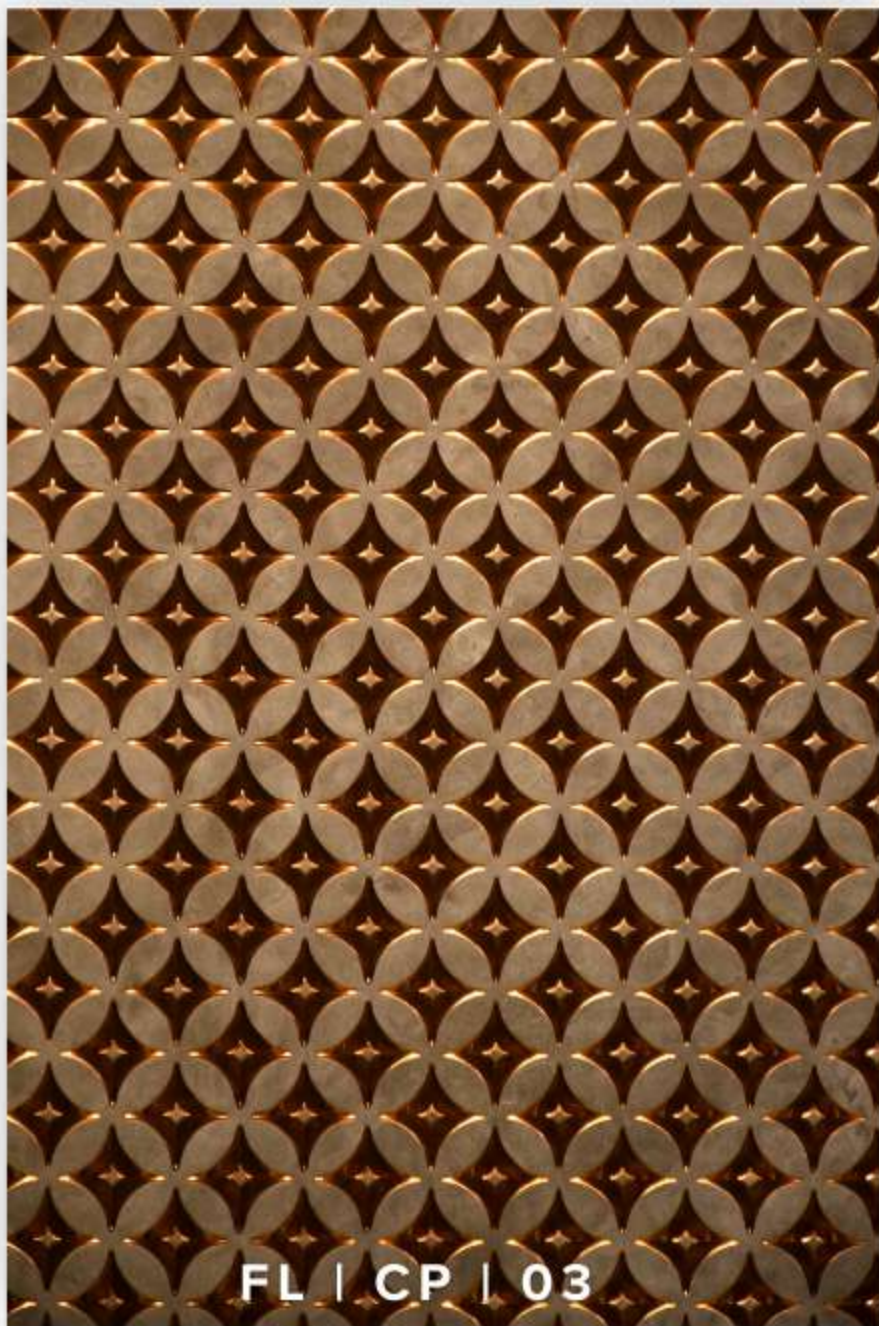

CHARCOAL PANELS

FL | CP | 01

SIZES: 8ft X 2ft & 8ft X 4ft

USED FOR WALL HIGHLIGHTER

CHARCOAL PANELS

FL | CP | 02

SIZES: 8ft X 2ft & 8ft X 4ft

USED FOR WALL HIGHLIGHTER

CHARCOAL PANELS

FL | CP | 03

SIZES: 8ft X 2ft & 8ft X 4ft

USED FOR WALL HIGHLIGHTER

CHARCOAL PANELS

FL | CP | 04

SIZES: 8ft X 2ft & 8ft X 4ft

USED FOR WALL HIGHLIGHTER