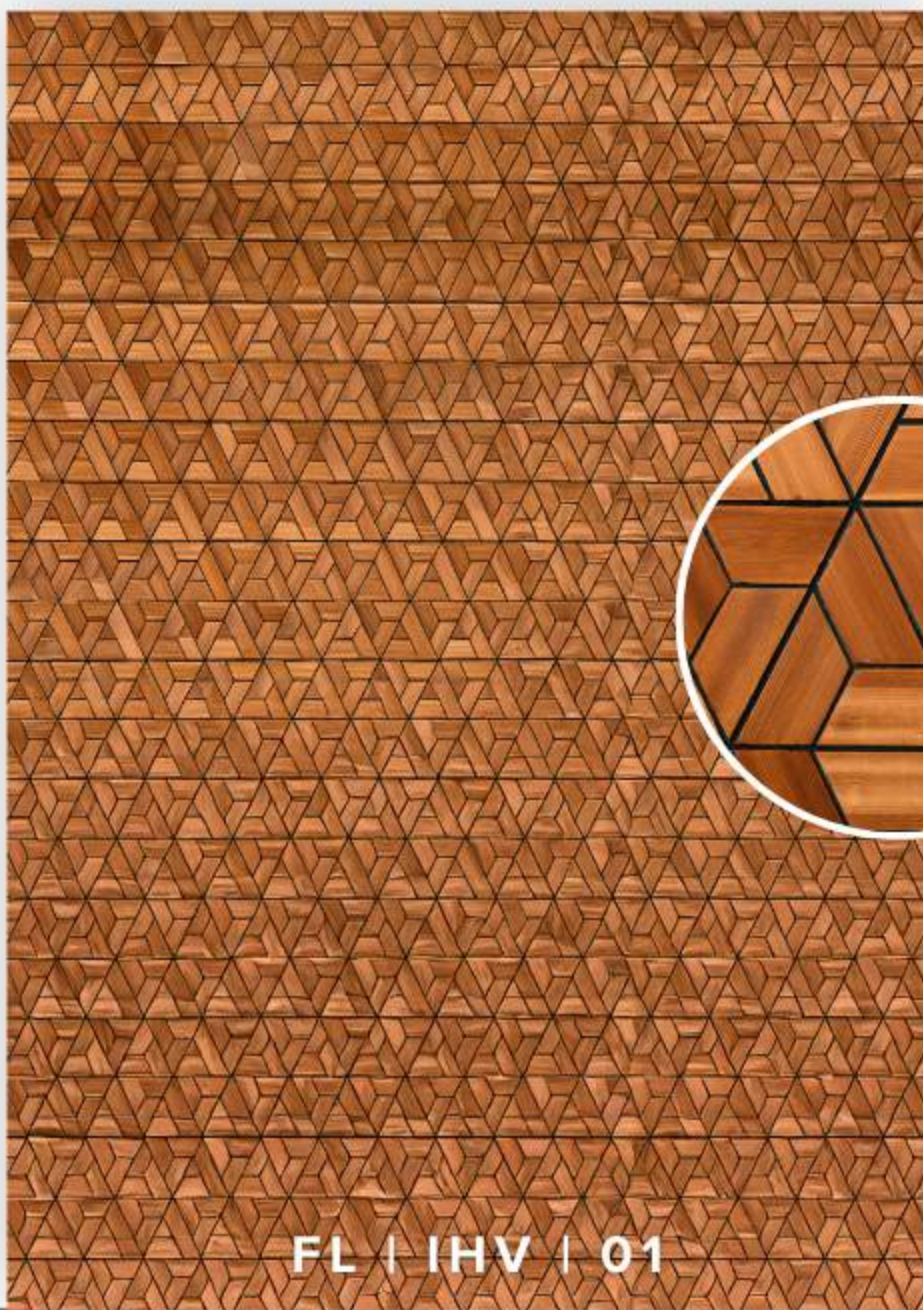

 **FLAVA**[®]
EXCLUSIVE INTERIOR PRODUCTS
A VENTURE BY VISHAL PLY

3D HYBRID VENEERS

IMPORTED HYBRID VENEERS

FL | IHV | 01

CHECKERED WOOD VENEER
SIZES: 8FT X 4FT & 10FT X 4FT

USED FOR WALL PANELING AND FURNITURE

IMPORTED HYBRID VENEERS

FL | IHV | 02

HERRINGBONE BLACK & BLUE VENEER
SIZES: 8FT X 4FT & 10FT X 4FT

USED FOR WALL PANELING AND FURNITURE

FL | IHV | 02

IMPORTED HYBRID VENEERS

FL / IHV / 03

LEOPARD PRINT VENEER
SIZES: 8FT X 4FT & 10FT X 4FT

USED FOR WALL PANELING AND FURNITURE

FL | IHV | 03

IMPORTED HYBRID VENEERS

FL | IHV | 04

WARM HERRINGBONE VENEER
SIZES: 8FT X 4FT & 10FT X 4FT

USED FOR WALL PANELING AND FURNITURE

IMPORTED HYBRID VENEERS

FL | IHV | 05