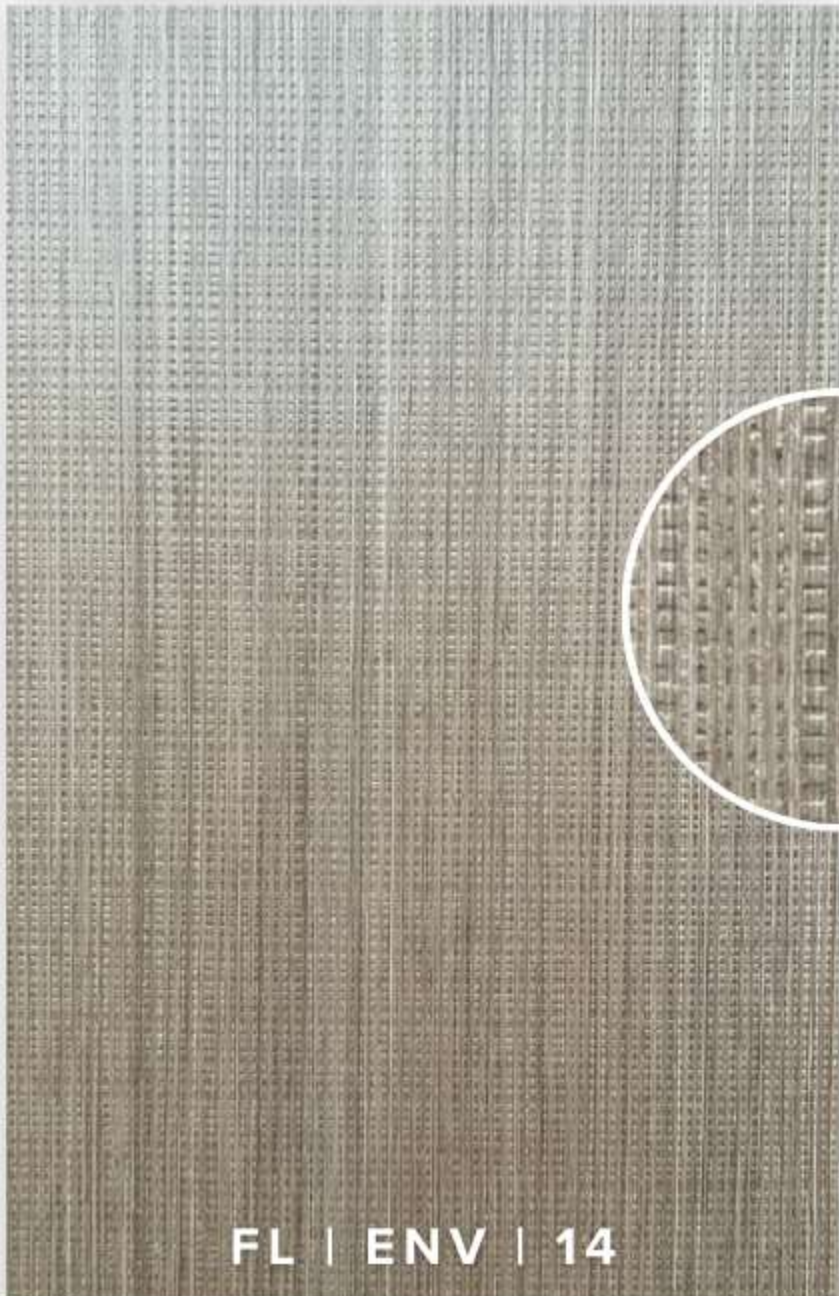

FL | ENV | 14

SIZES: 8FT X 4FT & 10FT X 4FT
FABRIC WEAVE 2

USED FOR WALL PANELING AND FURNITURE