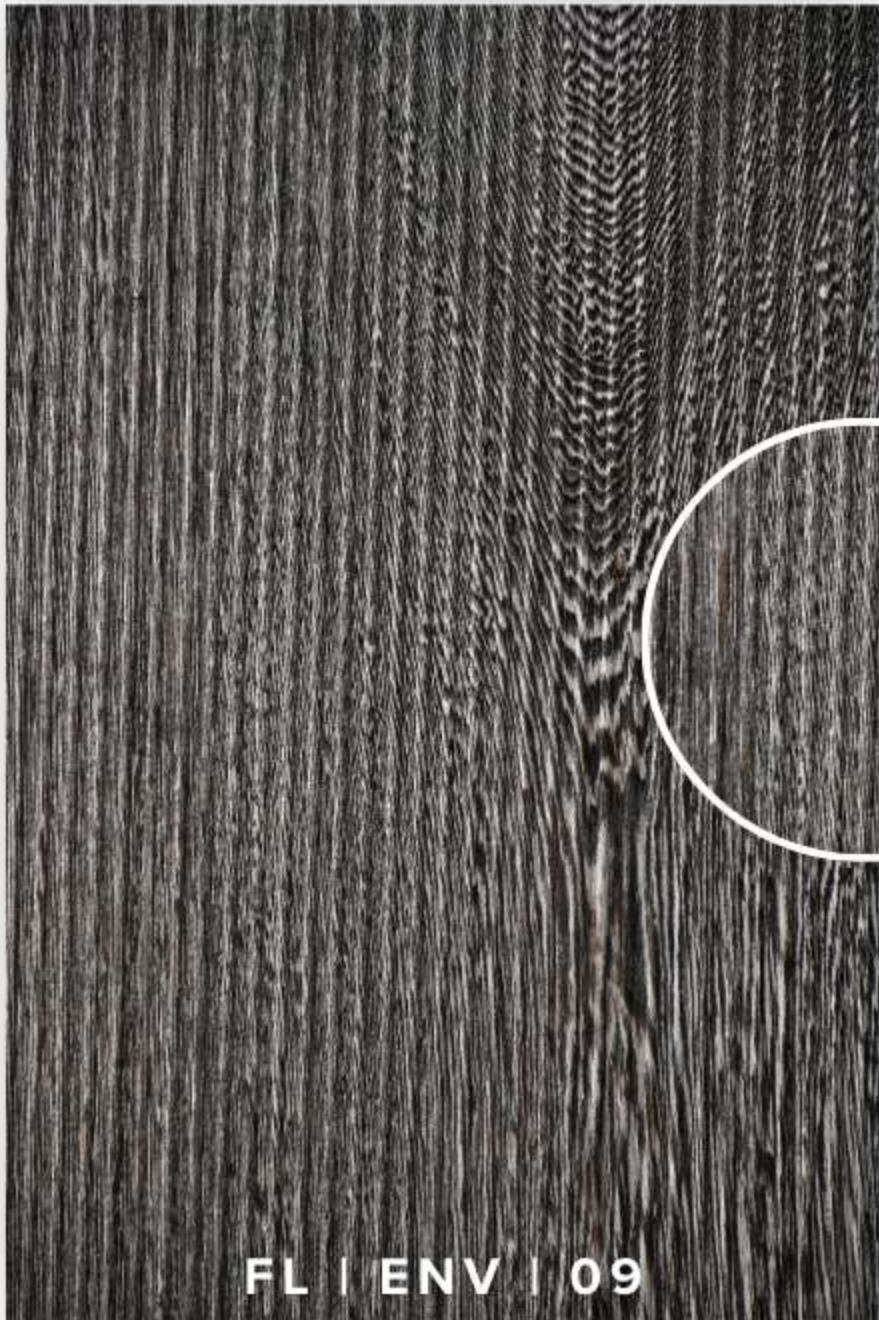

FL | ENV | 08

SIZES: 8FT X 4FT & 10FT X 4FT
CREAM DASH

USED FOR WALL PANELING AND FURNITURE

FL | ENV | 08

EMBOSSED NATURAL VENEERS

FL | ENV | 09

**SIZES: 8FT X 4FT & 10FT X 4FT
GREY FLUTED EMBOSSED**

USED FOR WALL PANELING AND FURNITURE