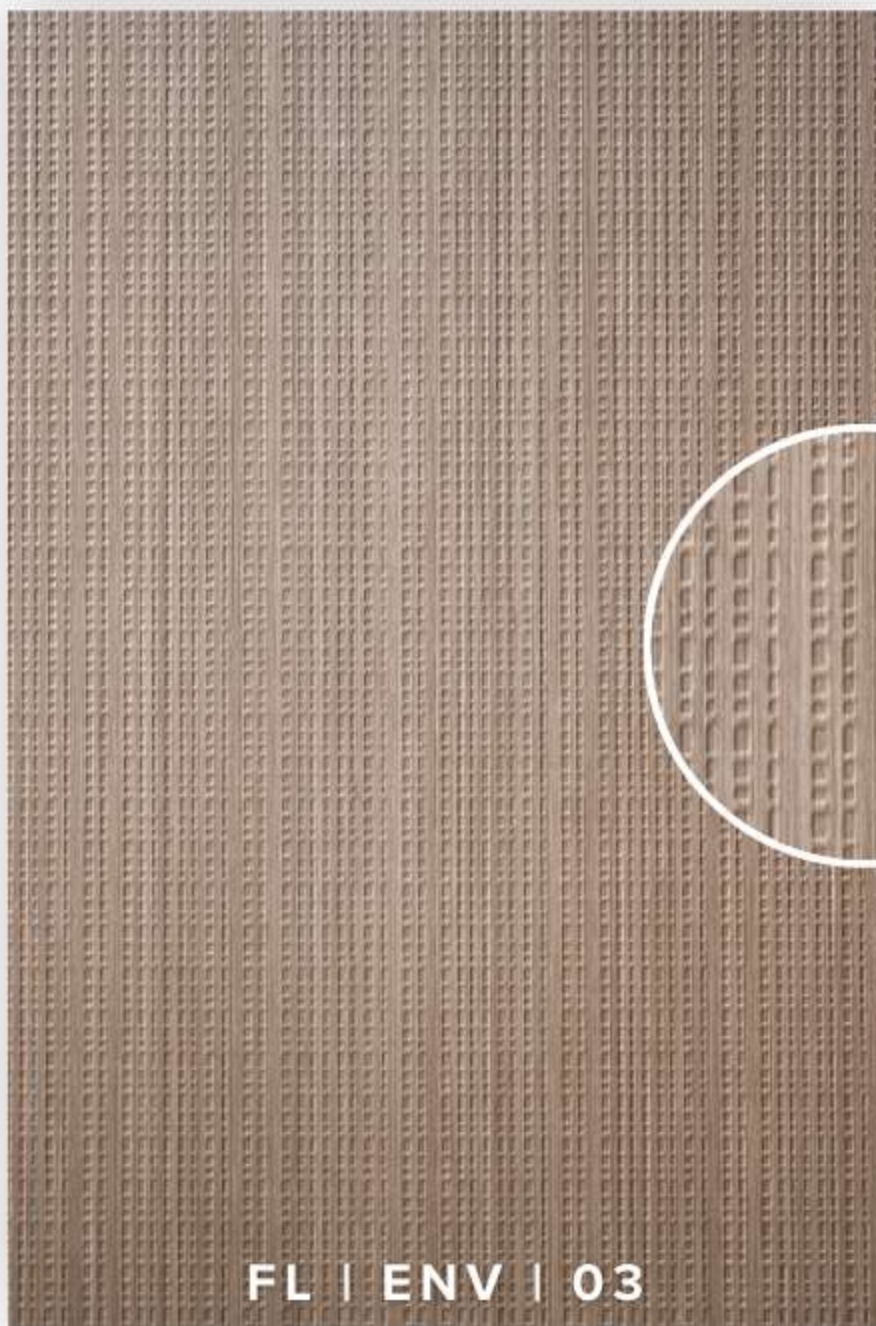

FL | ENV | 01

EMBOSSED NATURAL VENEERS

FL | ENV | 02

SIZES: 8ft X 4ft & 10ft X 4ft
(ASH DIAGONAL GRID SYCOMORE)

USED FOR WALL PANELING AND FURNITURE

FL | ENV | 01

EMBOSSED NATURAL VENEERS

FL | ENV | 03