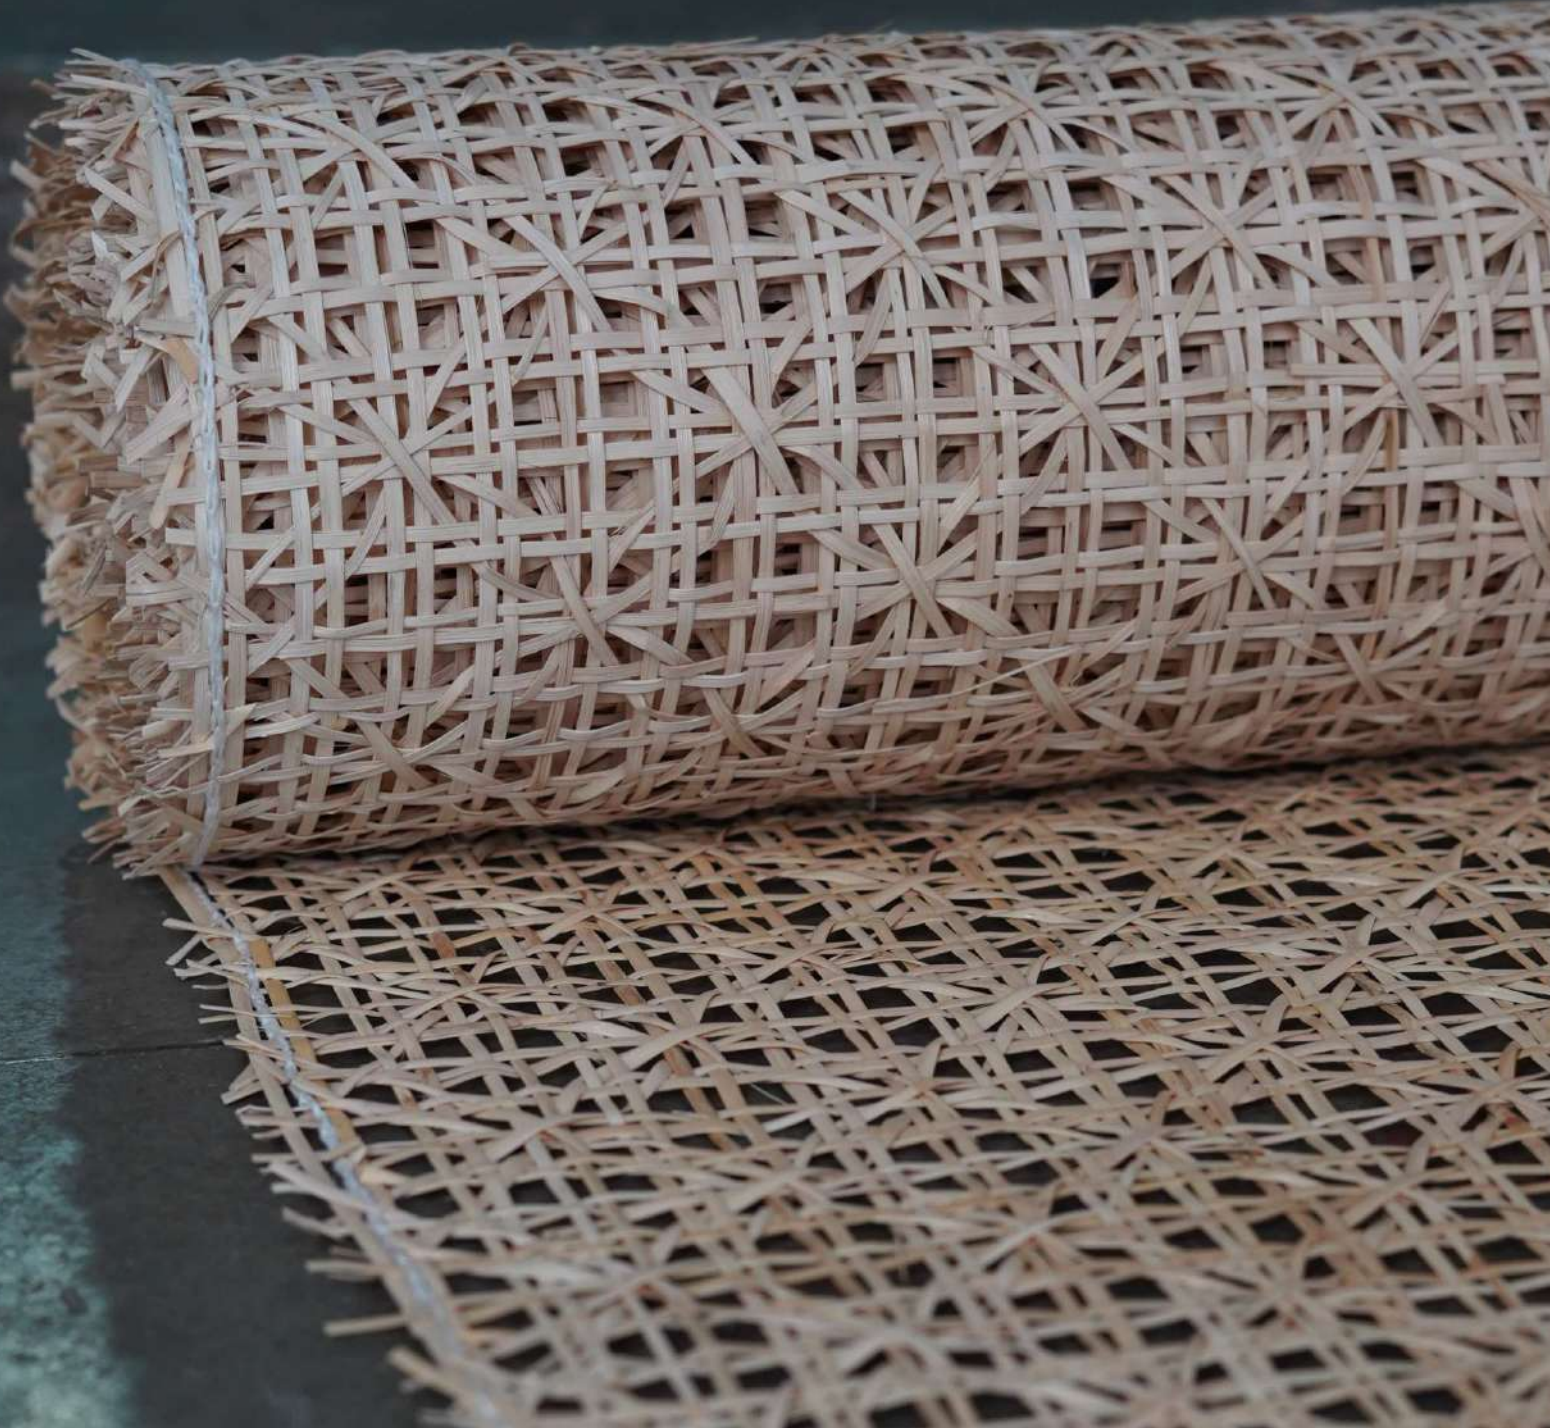

CANE WEBBING

60 cm

Size : 750 cm length x 60 cm width
Approx. 50 sqft 1 Roll

**FLOWER NATURAL
BROWN**

MYSTIC
PANELS & PLANKS

RATTANEX
CANE WEBBING

FLOWER
NATURAL
DARK

MYSTIC
PANELS & PLANKS