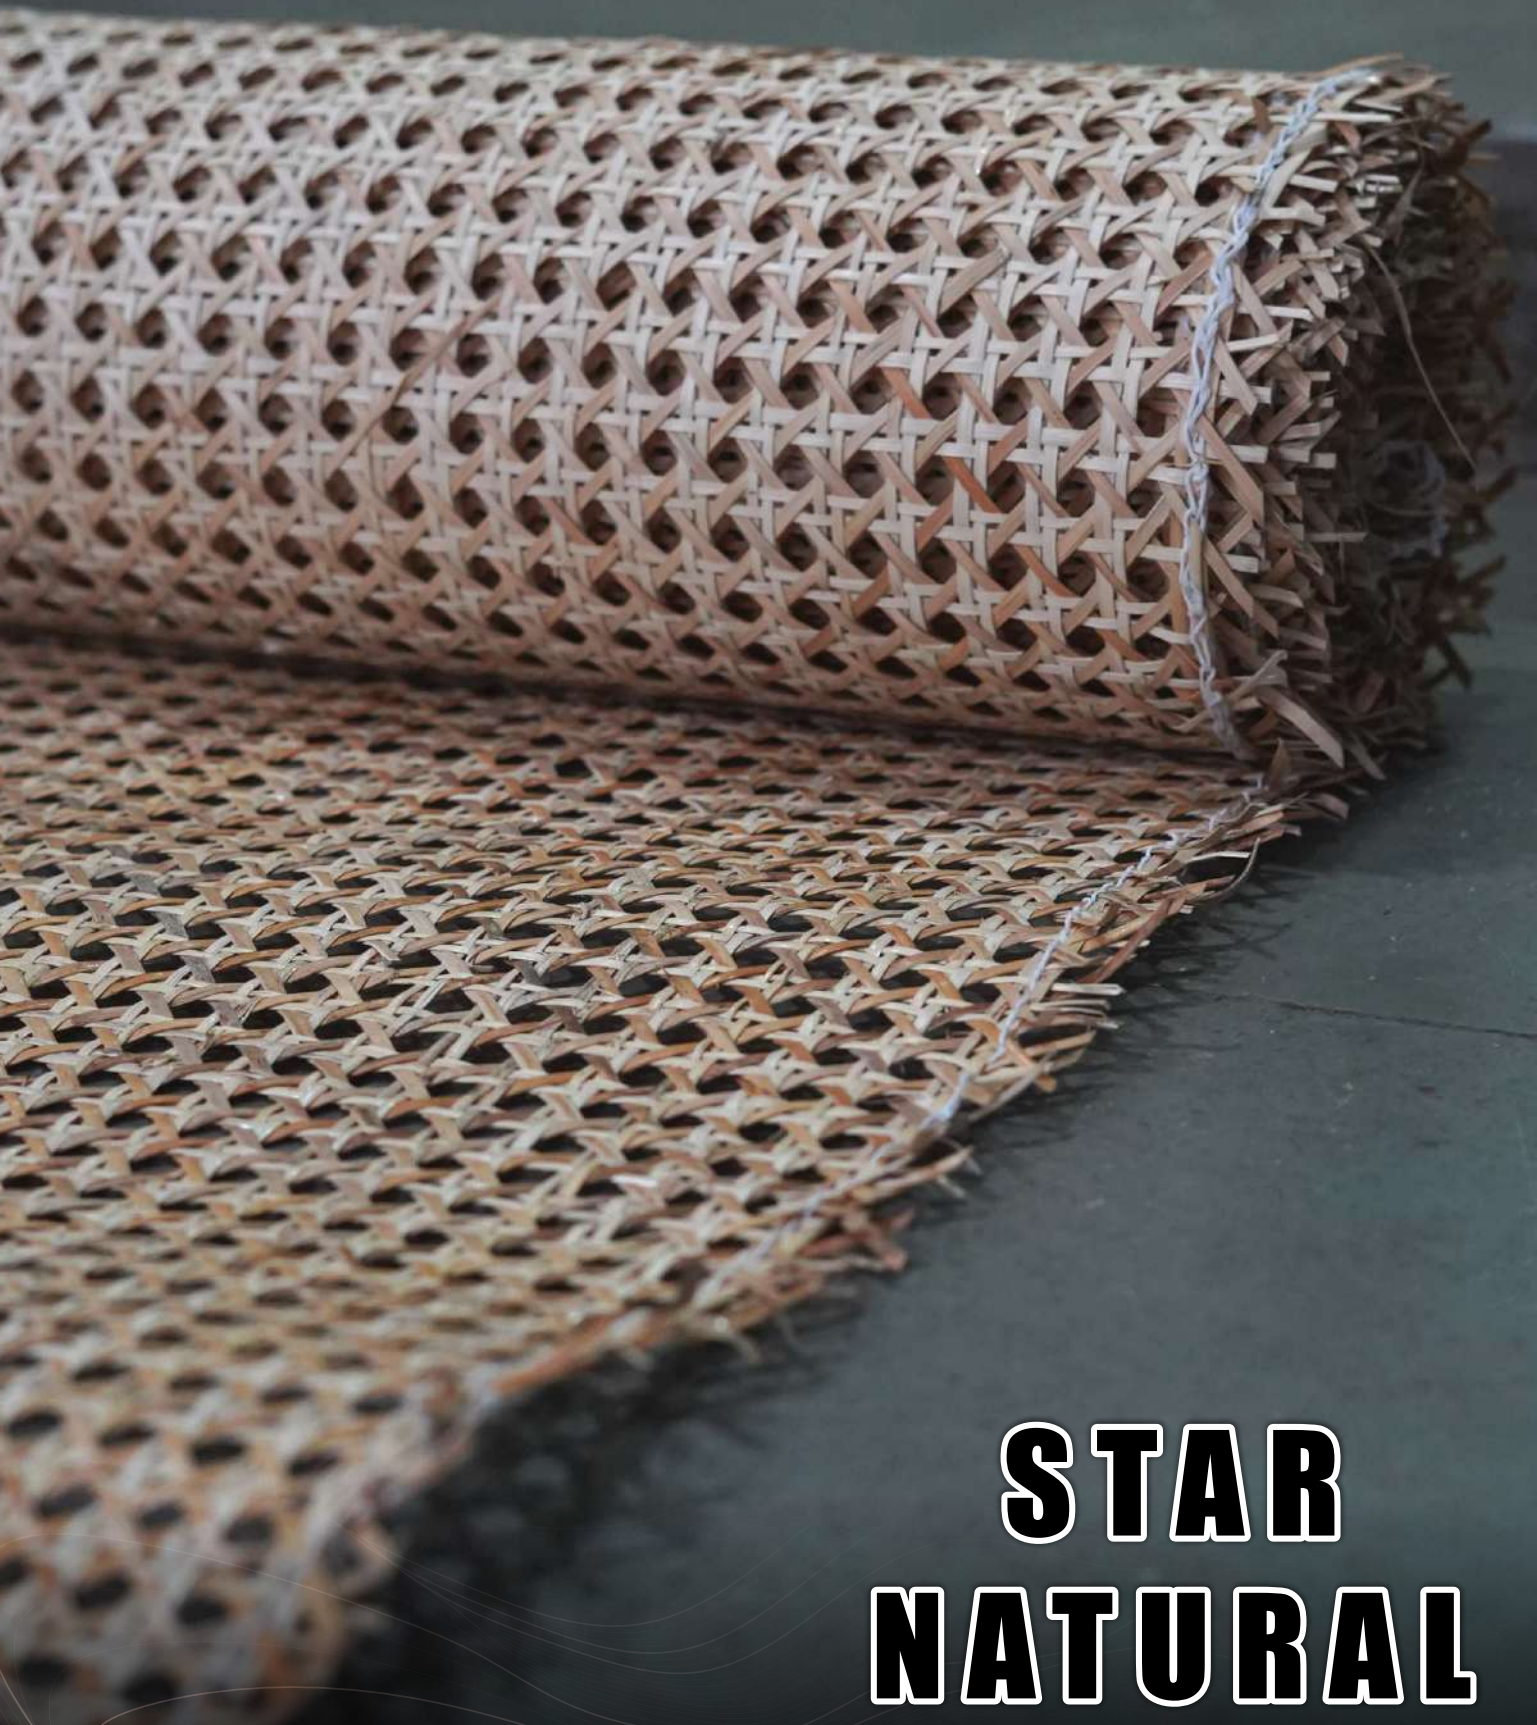

MYSTIC
PANELS & PLANKS

RATTANEX
CANE WEBBING

**STAR
NATURAL
MIX**