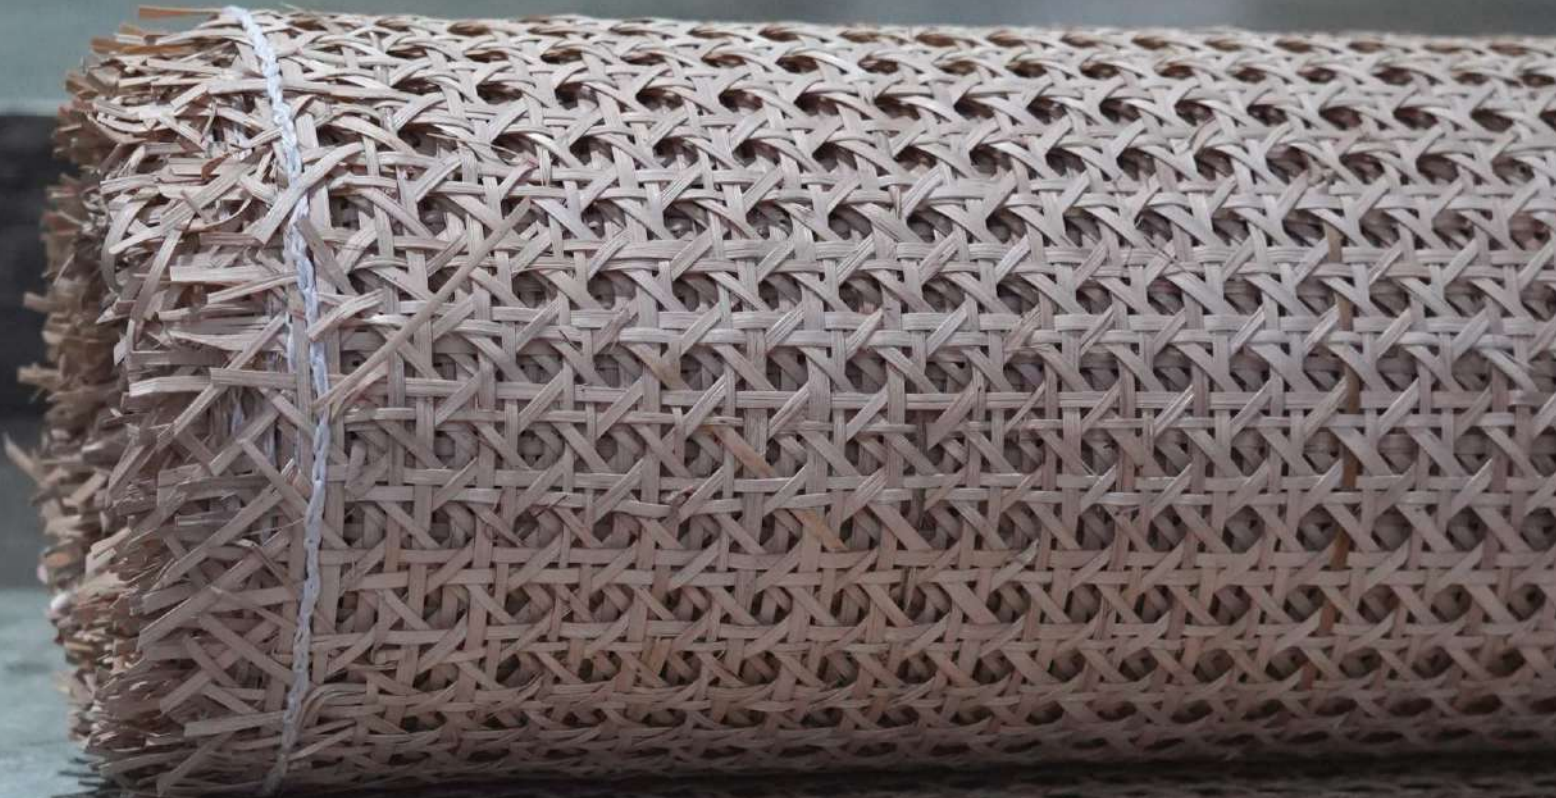

CANE WEBBING

60 cm

Size : 750 cm length x 60 cm width
Approx. 50 sqft 1 Roll

TAP TO VIEW

**STAR NATURAL
BROWN**

MYSTIC
PANELS & PLANKS

RATTANEX
CANE WEBBING

STAR
NATURAL
DARK