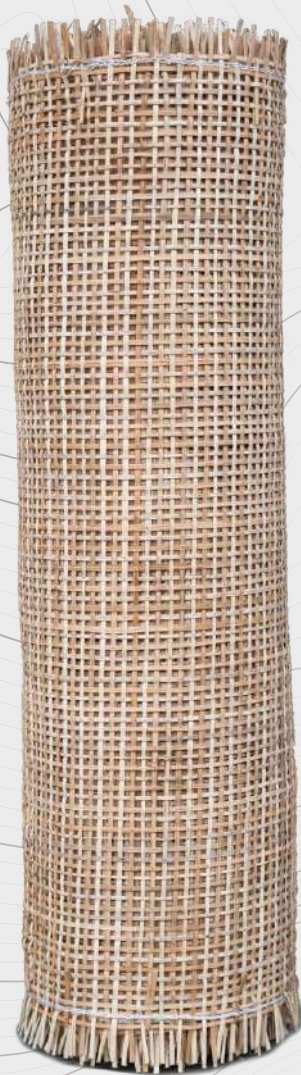

**FLOWER NATURAL
BROWN**

Size : 750 cm length x 60 cm width
Approx. 50 sqft 1 Roll

**FLOWER NATURAL
DARK**

MYSTIC
PANELS & PLANKS

RATTANEX

CANE WEBBING

60 cm

Size : 750 cm length x 60 cm width
Approx. 50 sqft 1 Roll

**SQUARE NATURAL
BROWN**

60 cm

Size : 750 cm length x 60 cm width
Approx. 50 sqft 1 Roll

**SQUARE NATURAL
MIX**

60 cm

Size : 750 cm length x 60 cm width
Approx. 50 sqft 1 Roll

**SQUARE NATURAL
DARK**

MYSTIC
PANELS & PLANKS