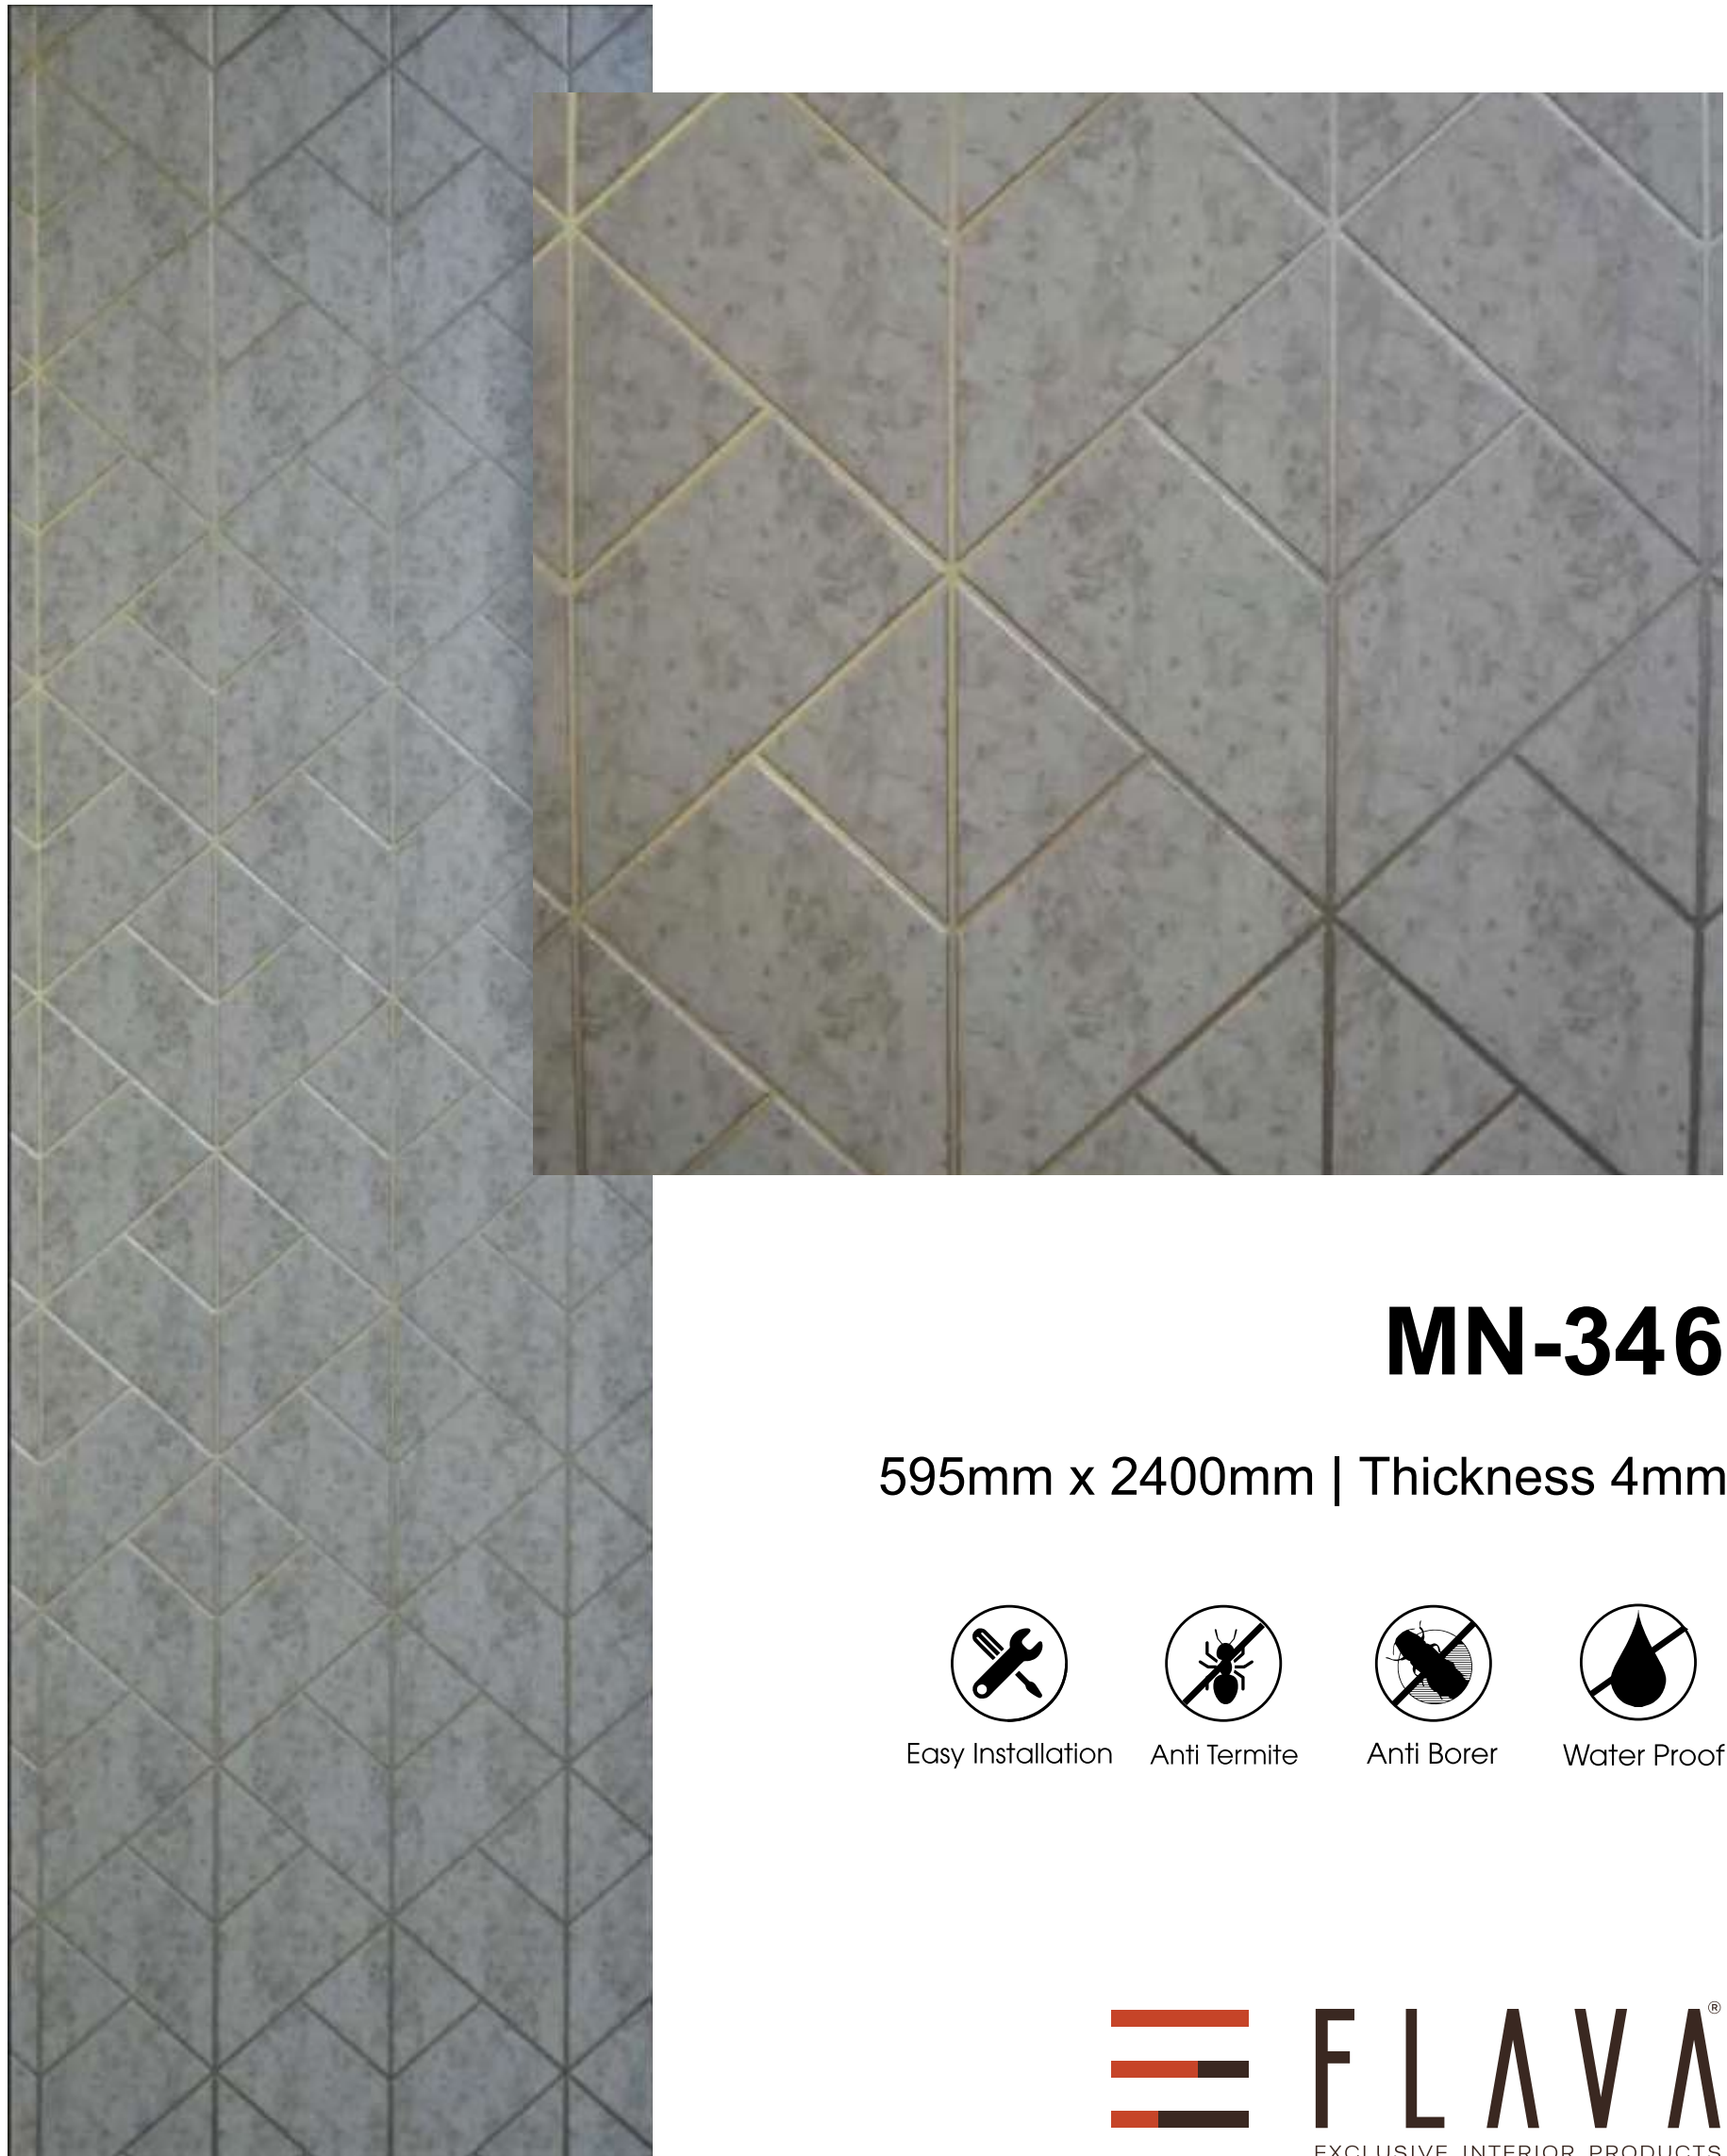

Easy Installation

Anti Termite

Anti Borer

Water Proof

FLAVA[®]
EXCLUSIVE INTERIOR PRODUCTS

MN-346

595mm x 2400mm | Thickness 4mm

Easy Installation