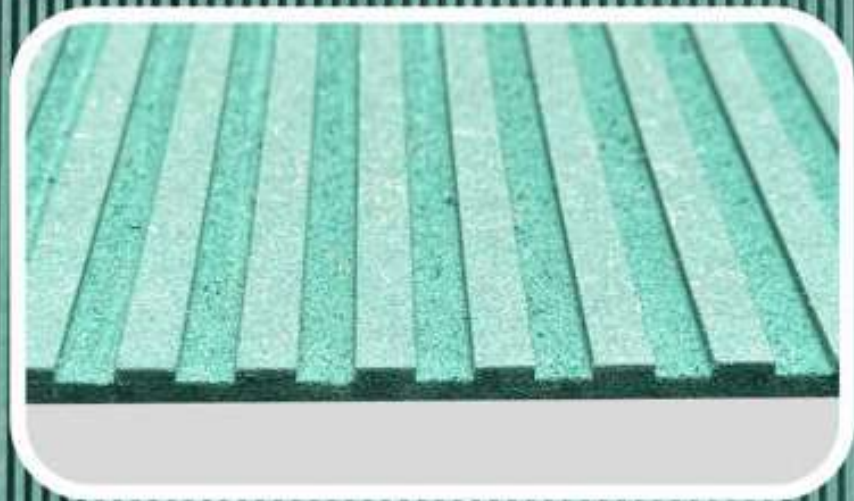

307

D I M E N S I O N

FLAVA®

EXCLUSIVE INTERIOR PRODUCTS