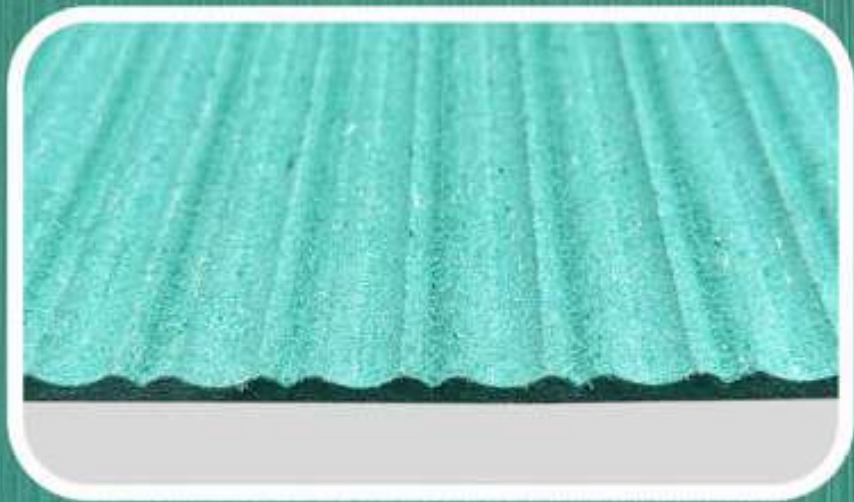

308

D I M E N S I O N

FLAVA®

EXCLUSIVE INTERIOR PRODUCTS