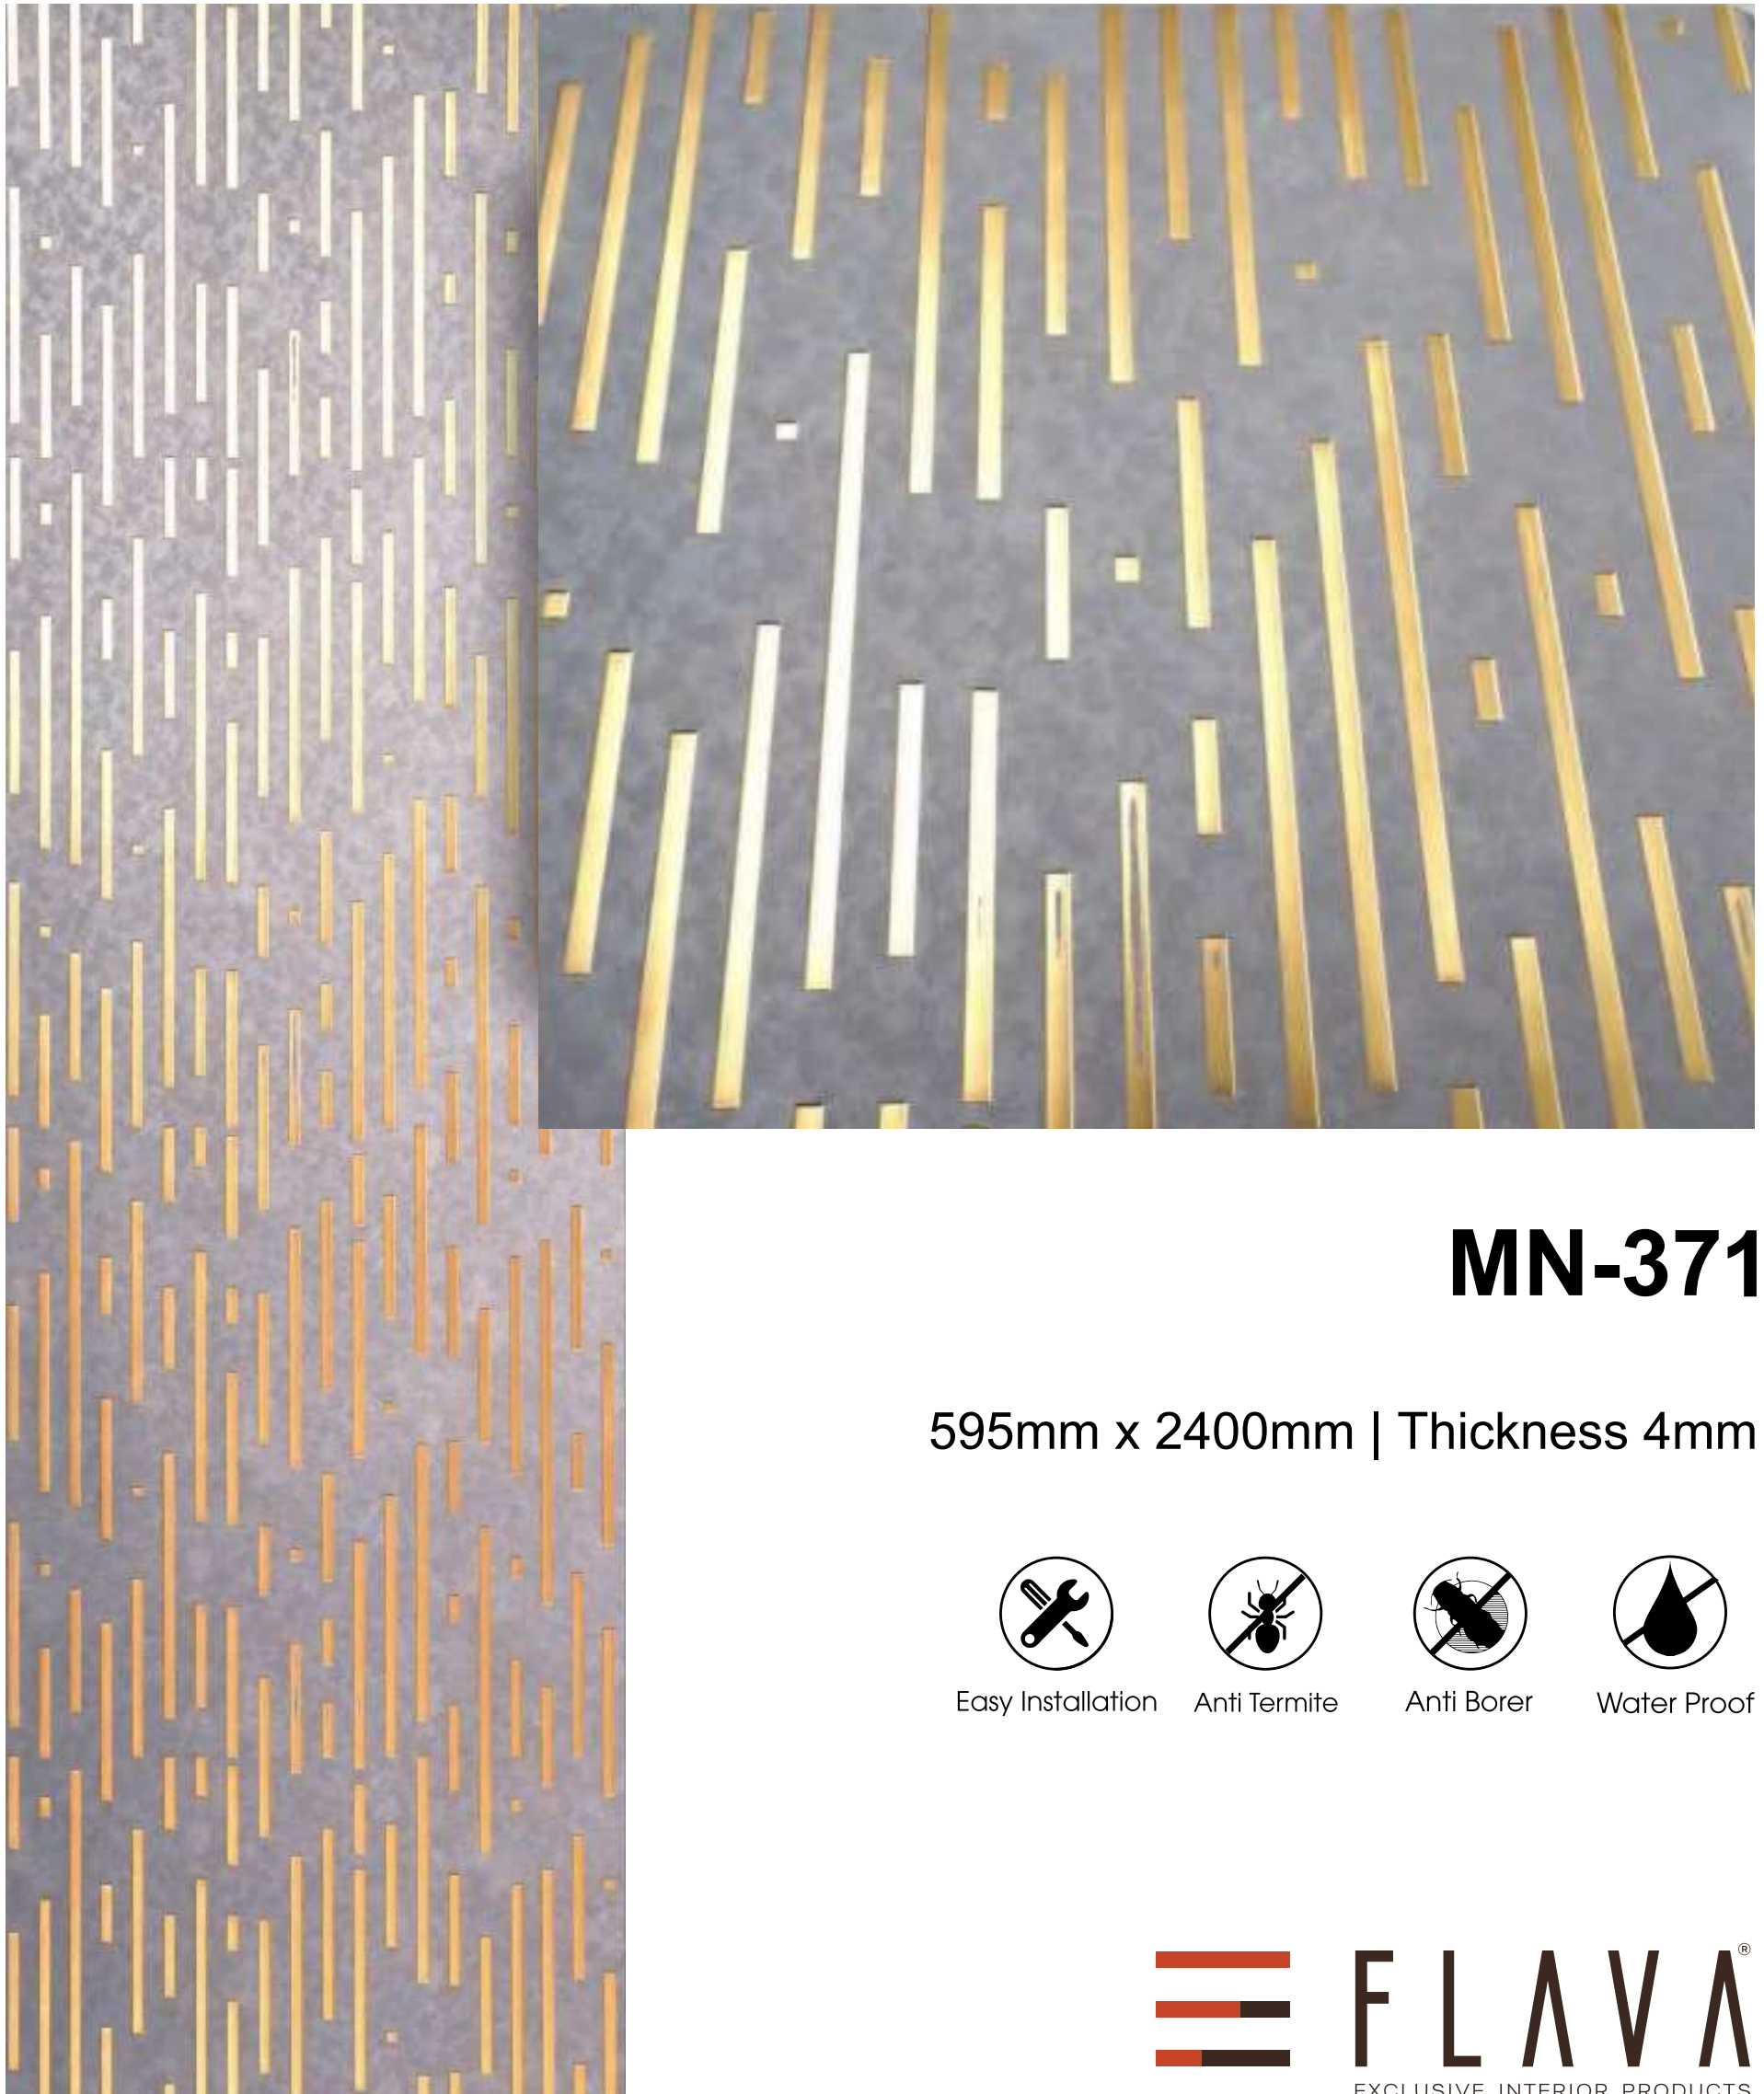

FLAVA[®]
EXCLUSIVE INTERIOR PRODUCTS

MN-366

595mm x 2400mm | Thickness 4mm

Easy Installation

Anti Termite

Anti Borer

Water Proof

FLAVA[®]
EXCLUSIVE INTERIOR PRODUCTS