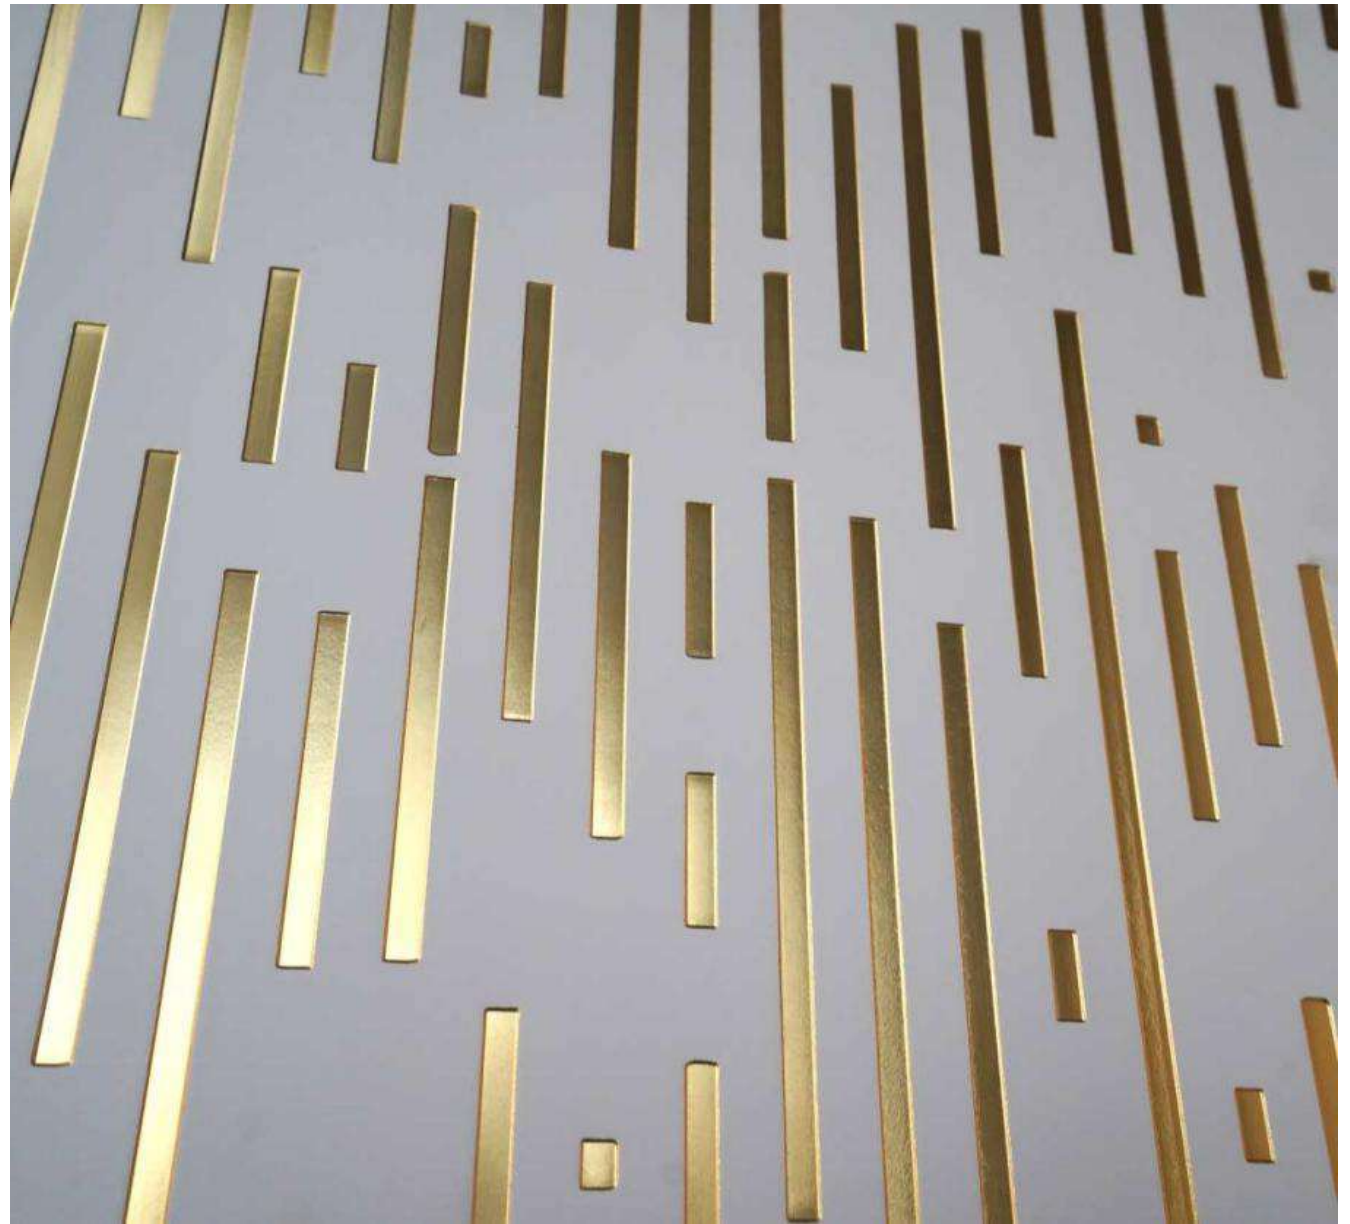

MN-371

595mm x 2400mm | Thickness 4mm

Easy Installation

Anti Termite

Anti Borer

Water Proof

FLAVA[®]
EXCLUSIVE INTERIOR PRODUCTS

MN-372