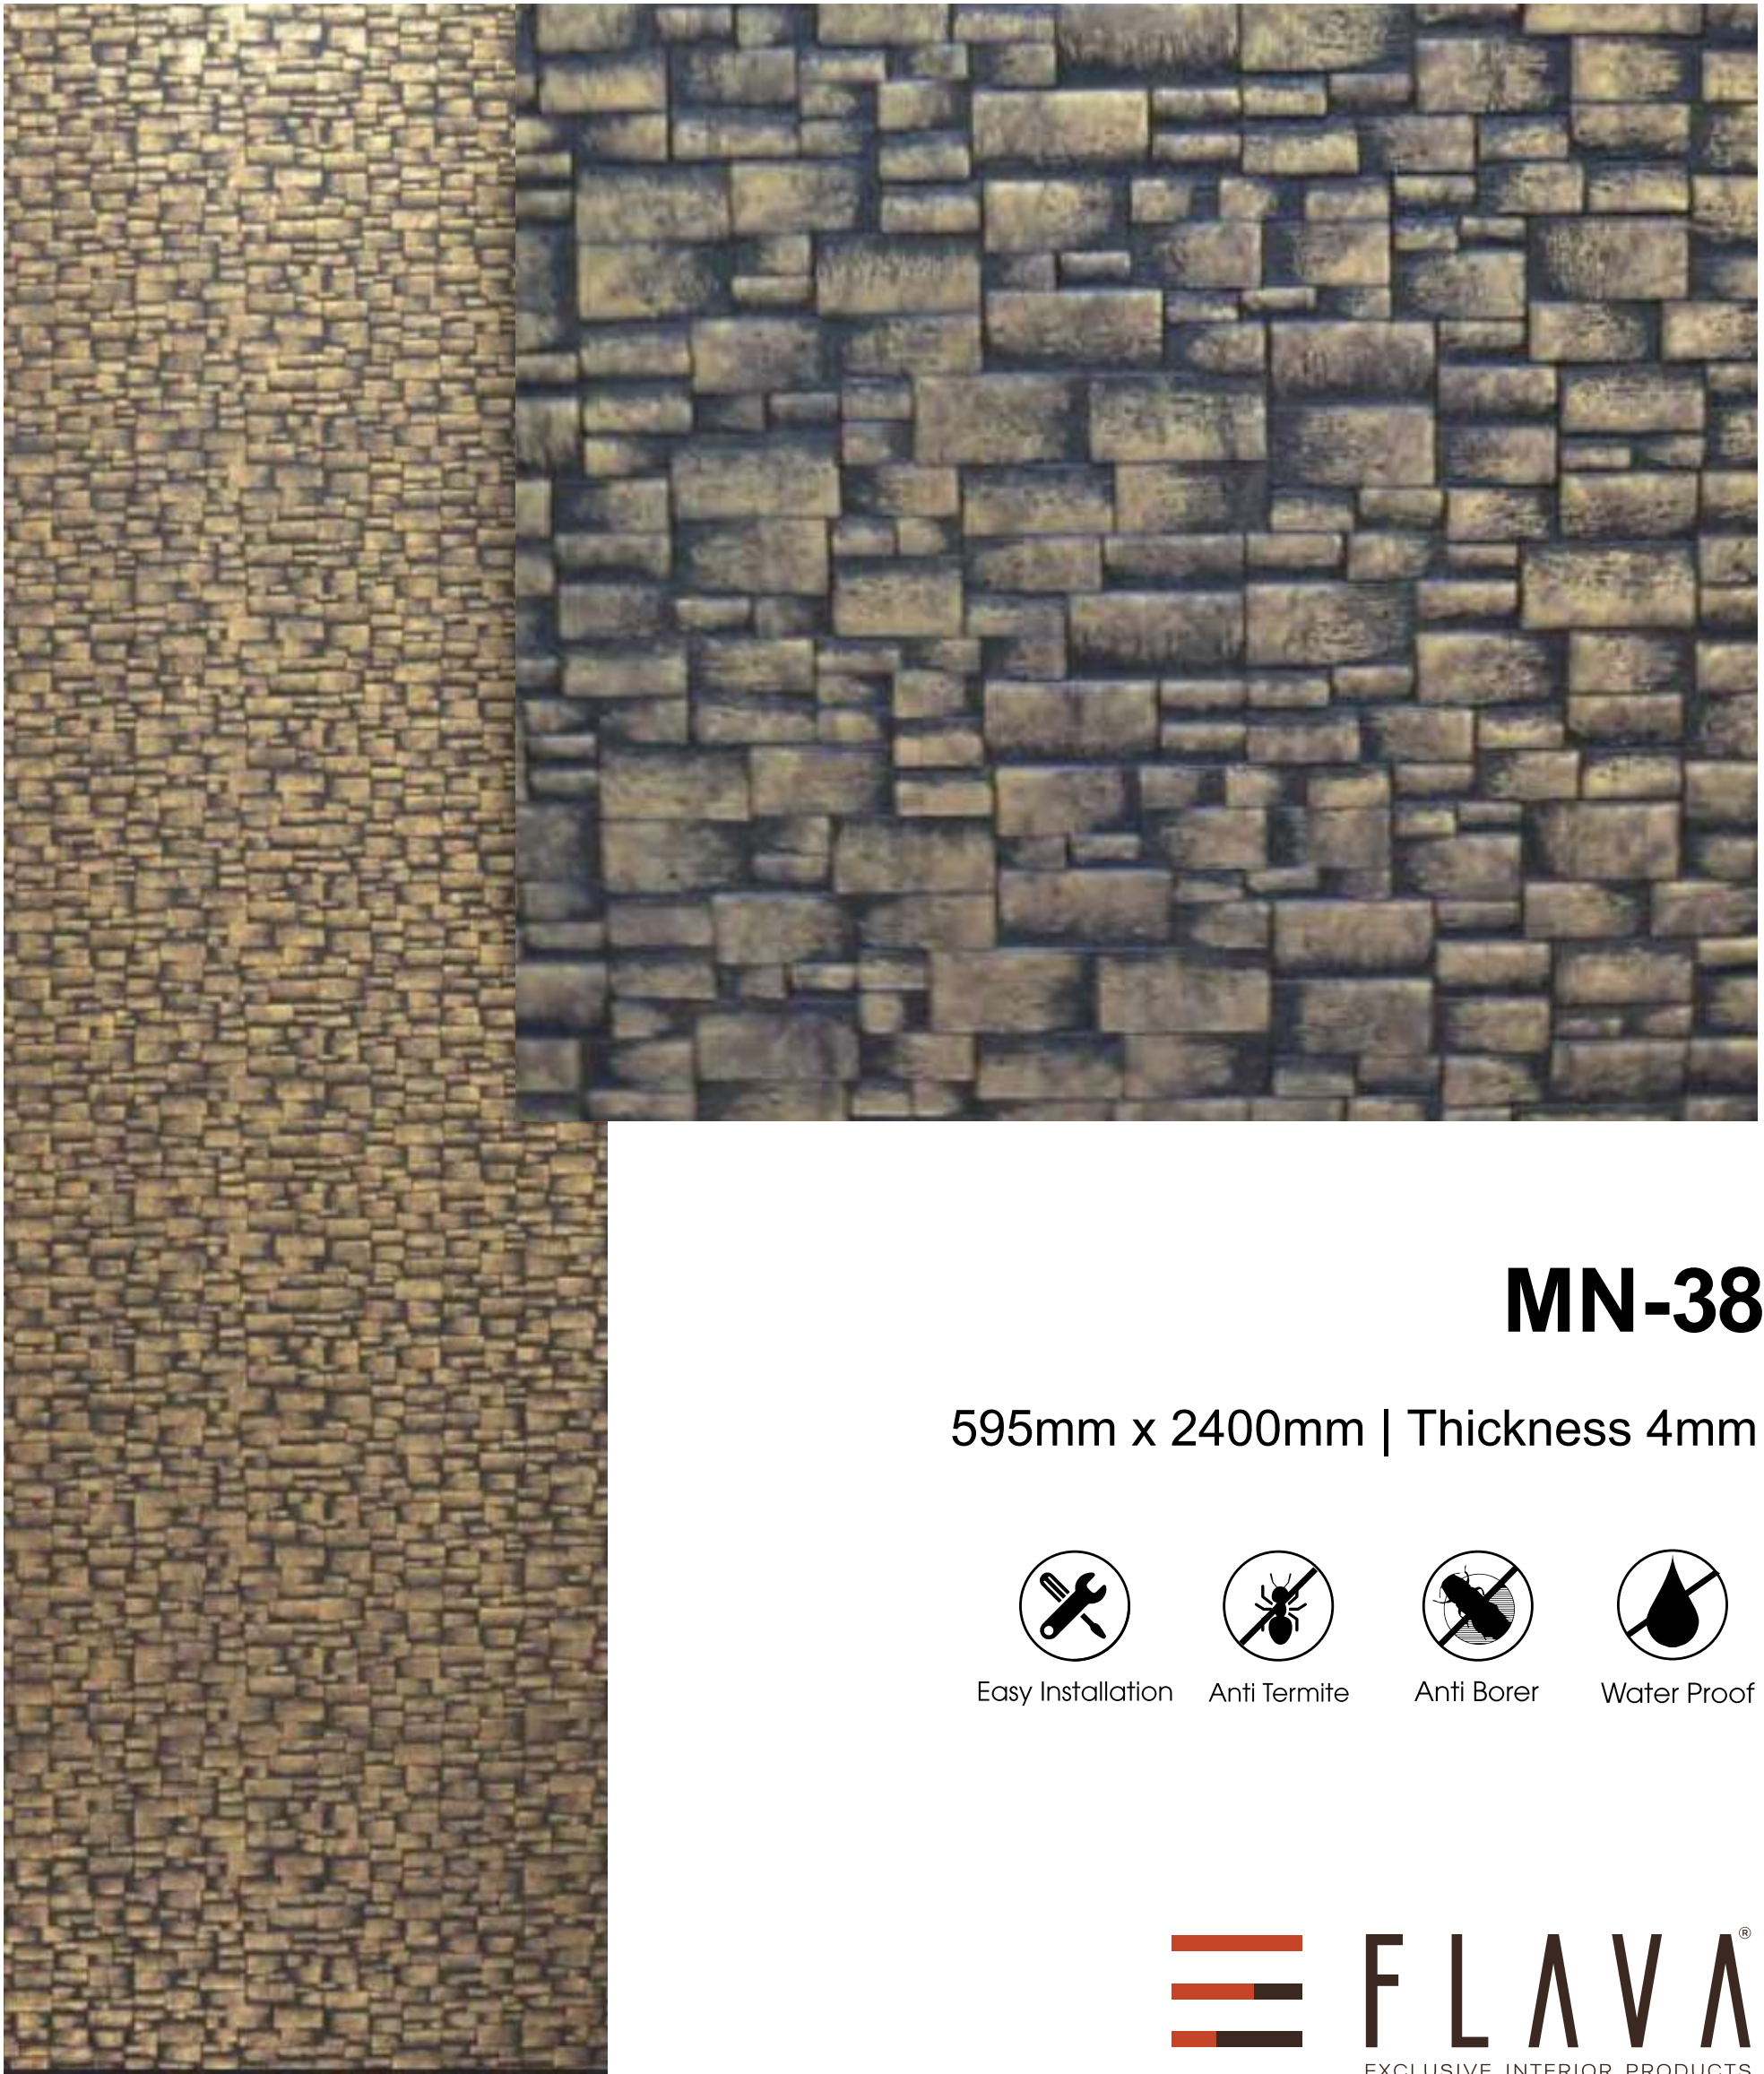

Easy Installation

Anti Termite

Anti Borer

Water Proof

FLAVA[®]
EXCLUSIVE INTERIOR PRODUCTS

MN-38

595mm x 2400mm | Thickness 4mm

Easy Installation