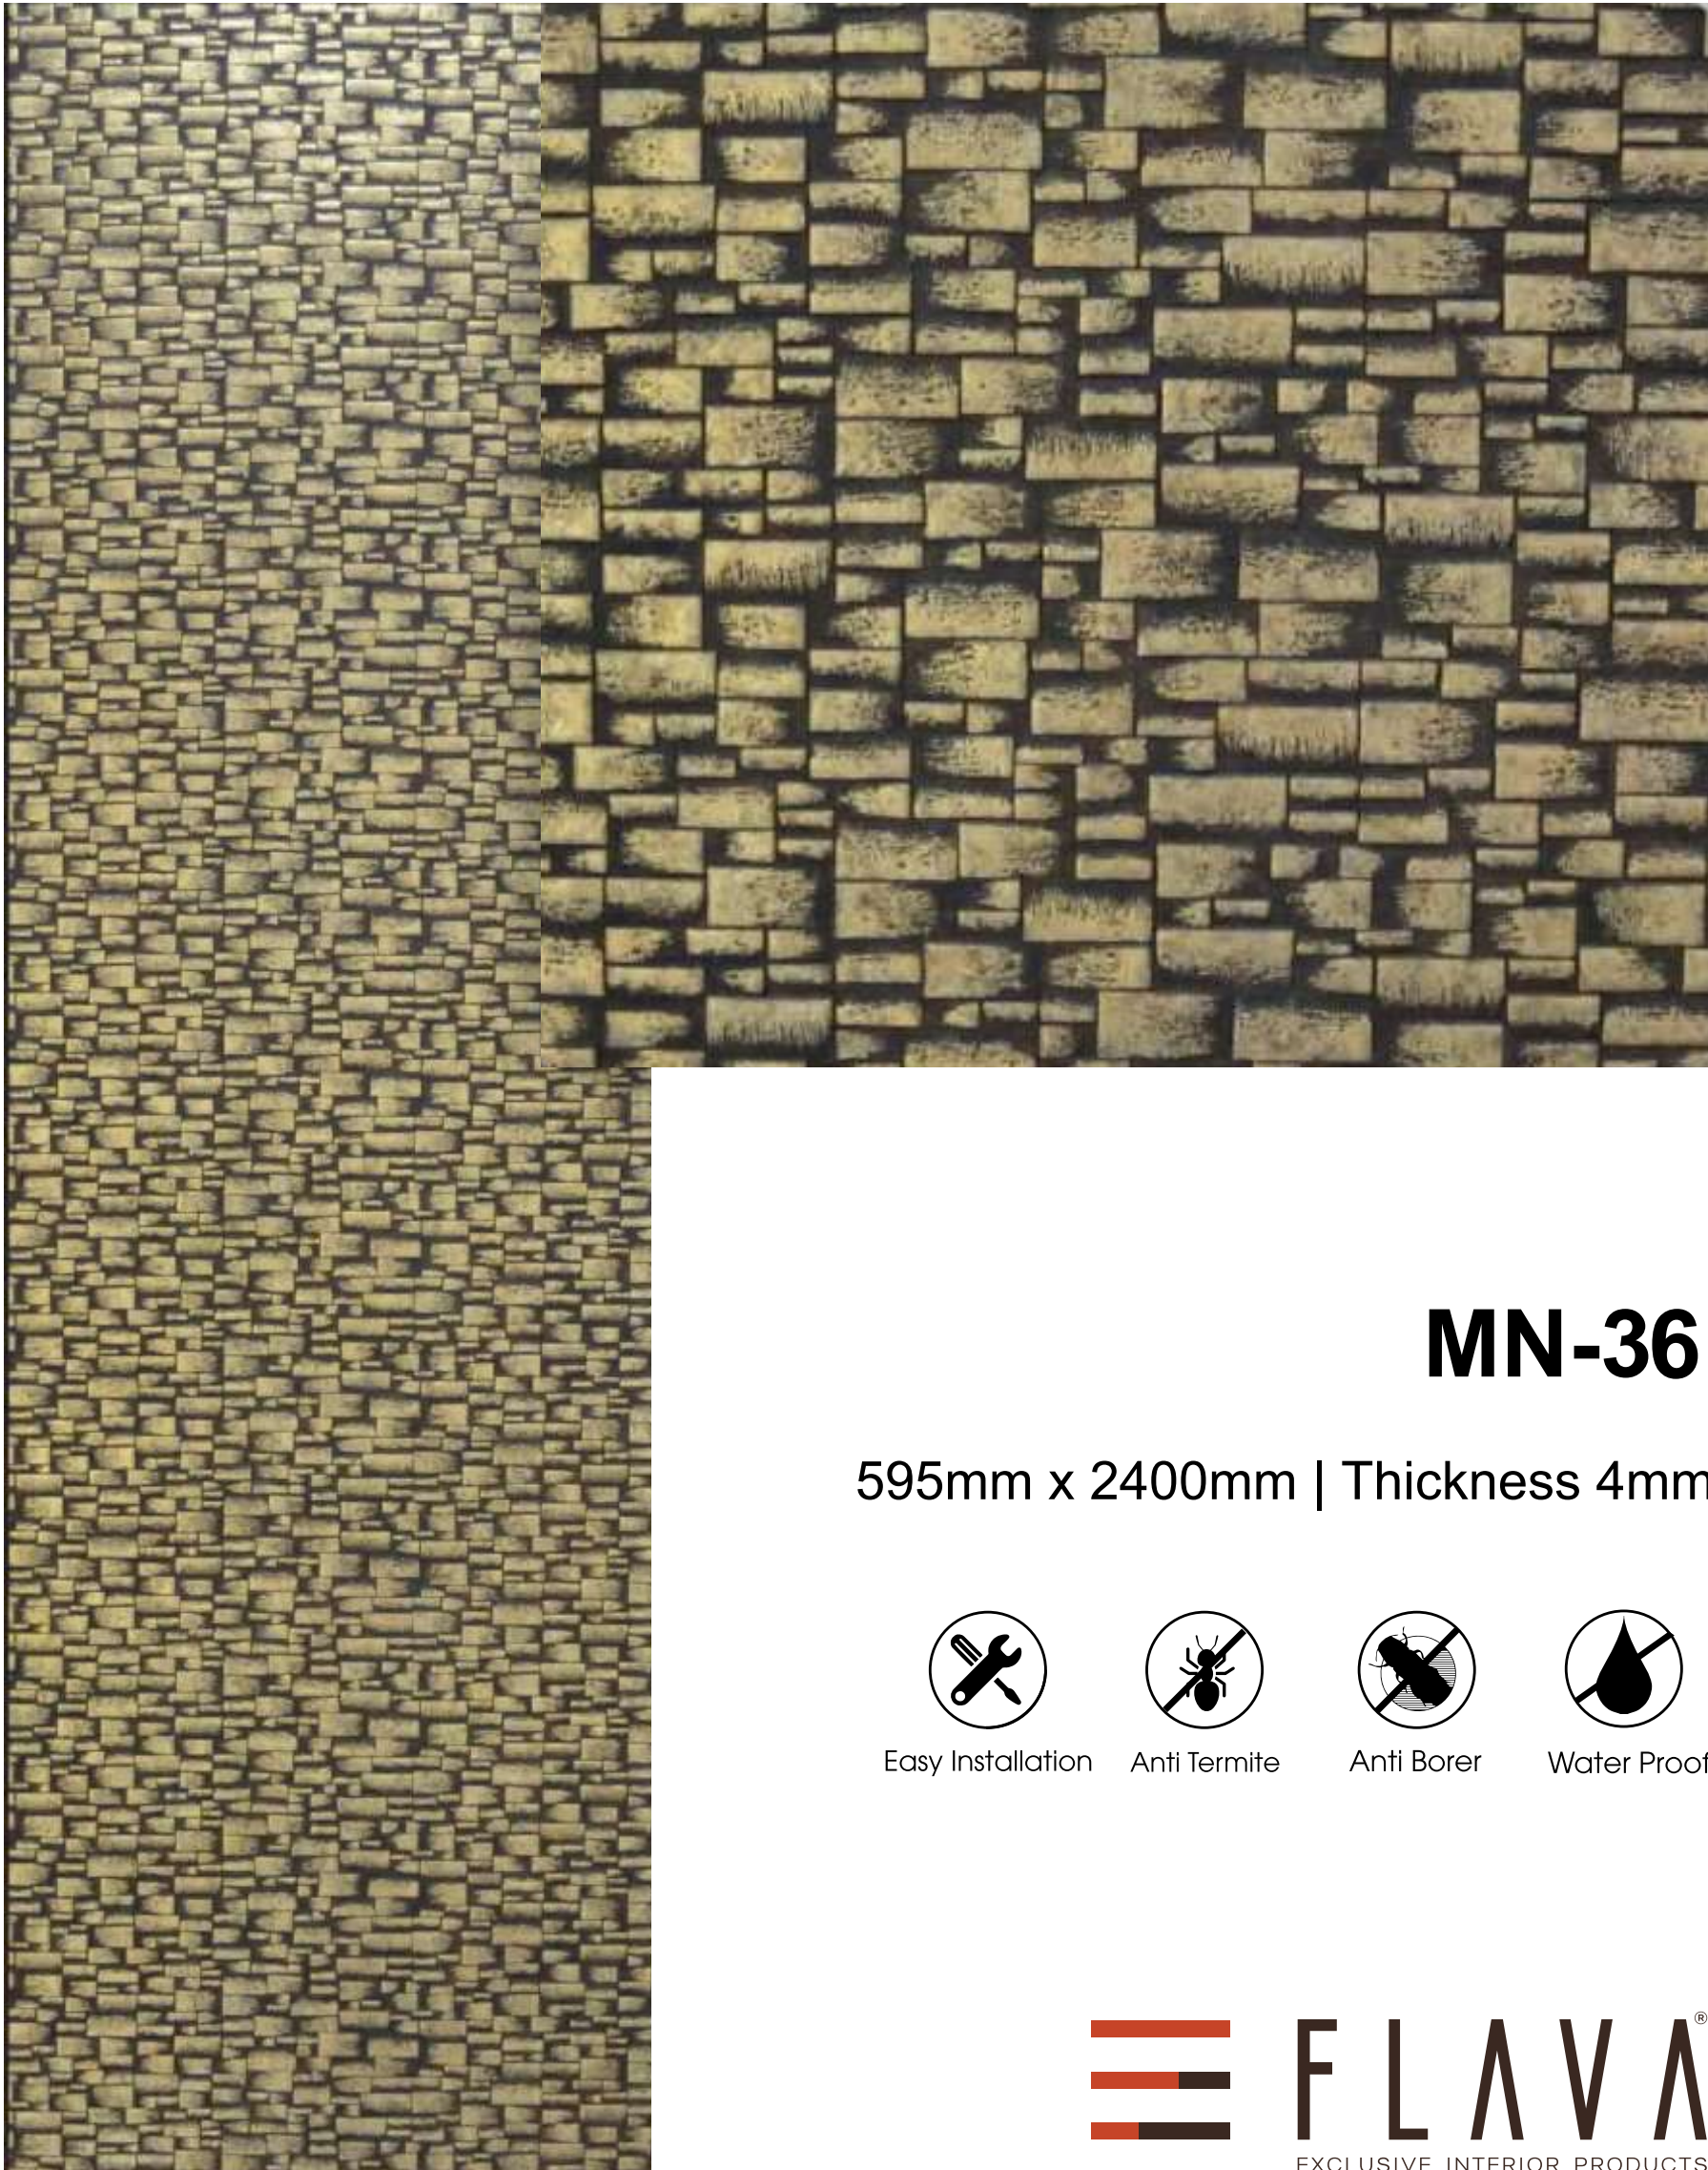

595mm x 2400mm | Thickness 4mm

Easy Installation

Anti Termite

Anti Borer

Water Proof

FLAVA[®]
EXCLUSIVE INTERIOR PRODUCTS

MN-36

595mm x 2400mm | Thickness 4mm