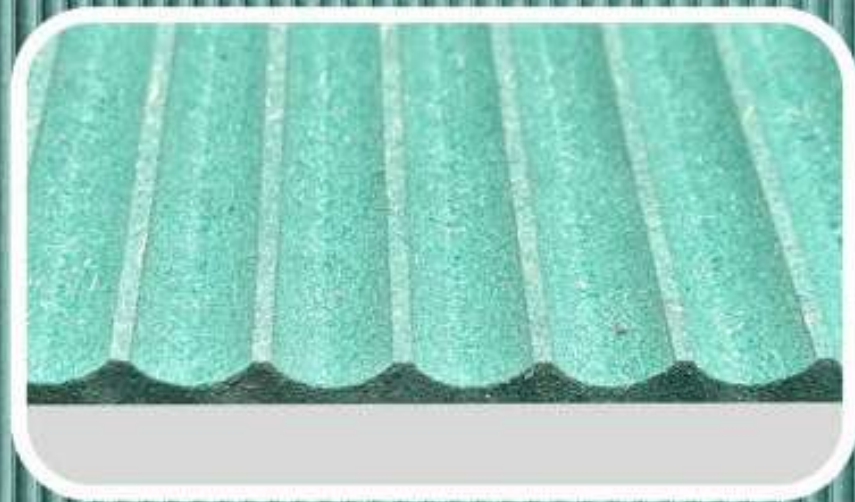

303

FLAVA®

EXCLUSIVE INTERIOR PRODUCTS

D I M E N S I O N