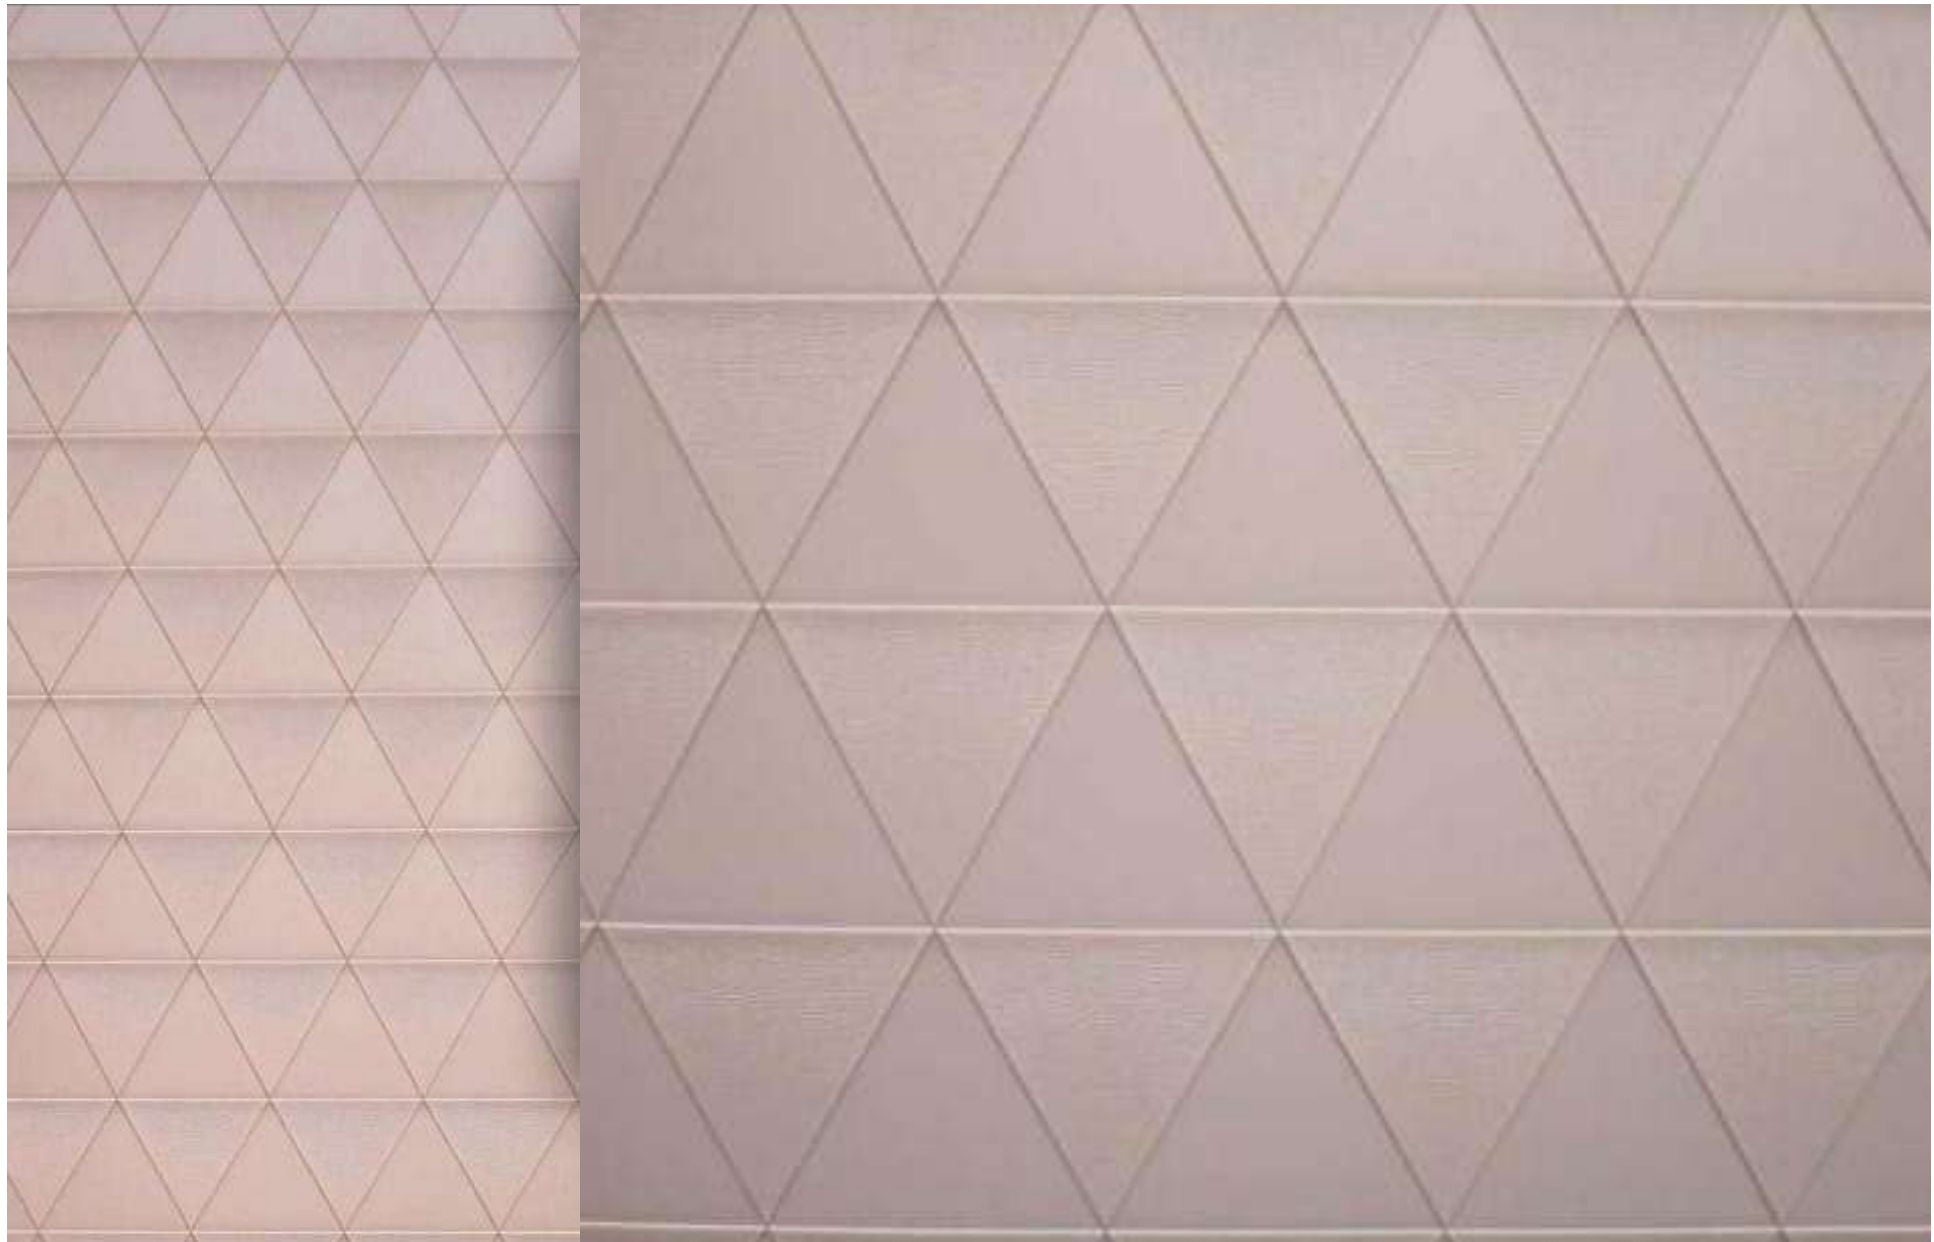

MN-186

595mm x 2400mm | Thickness 4mm

Easy Installation

Anti Termite

Anti Borer

Water Proof

FLAVA®
EXCLUSIVE INTERIOR PRODUCTS