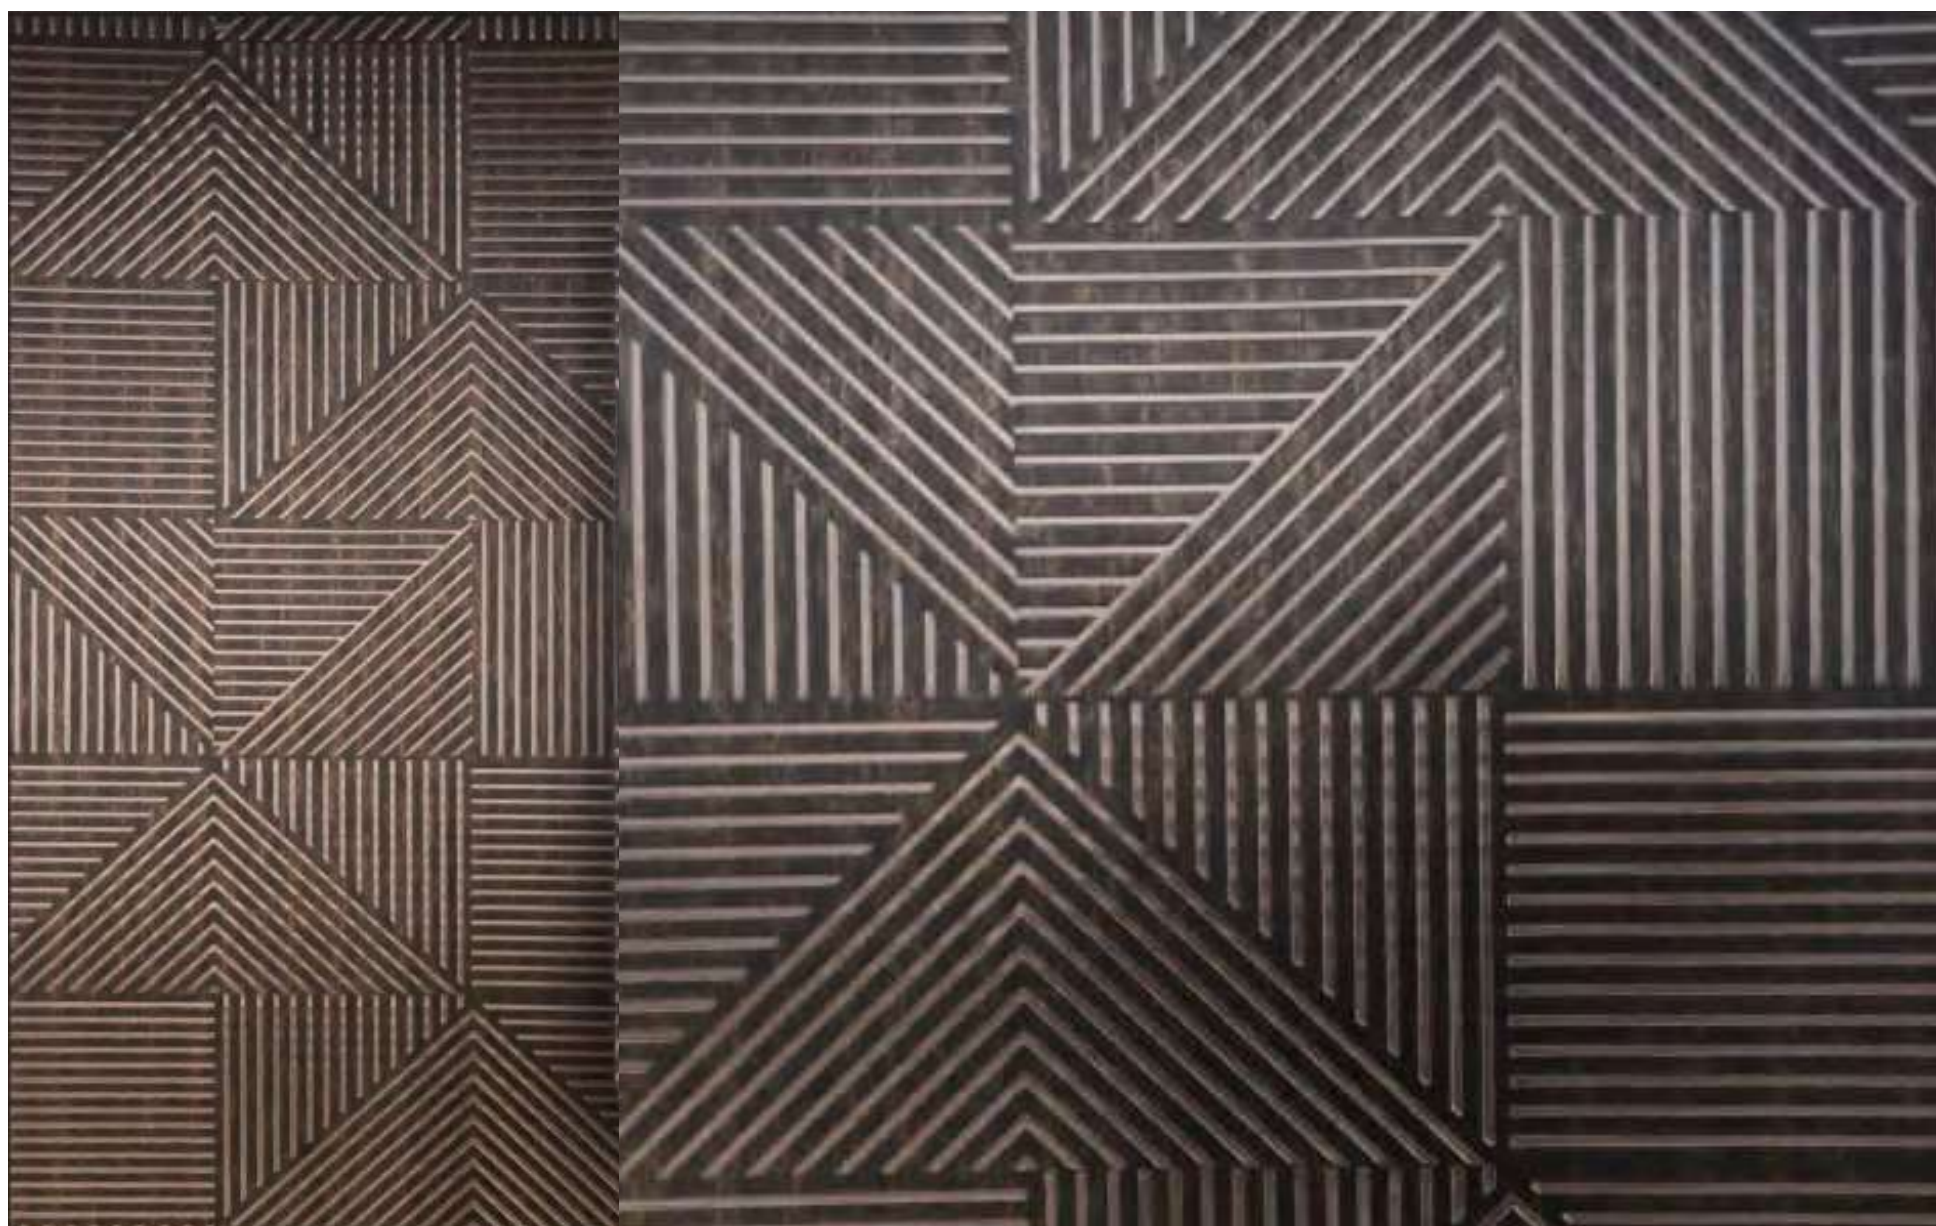

MN-355

595mm x 2400mm | Thickness 4mm

Easy Installation

Anti Termite

Anti Borer

Water Proof

FLAVA®
EXCLUSIVE INTERIOR PRODUCTS