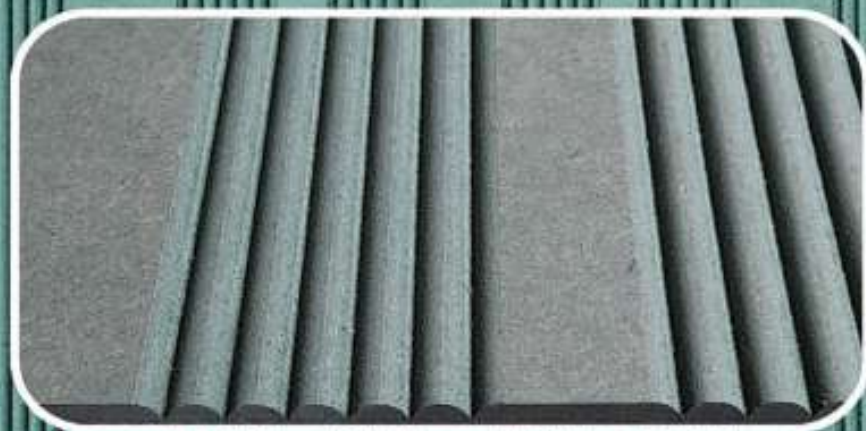

Also available in 10' x 4'

F L U T T E D

402