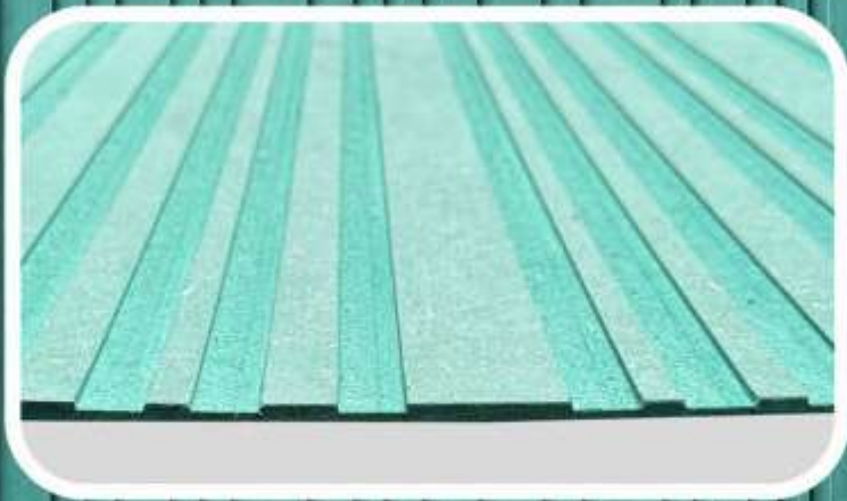

309

D I M E N S I O N

FLAVA®

EXCLUSIVE INTERIOR PRODUCTS