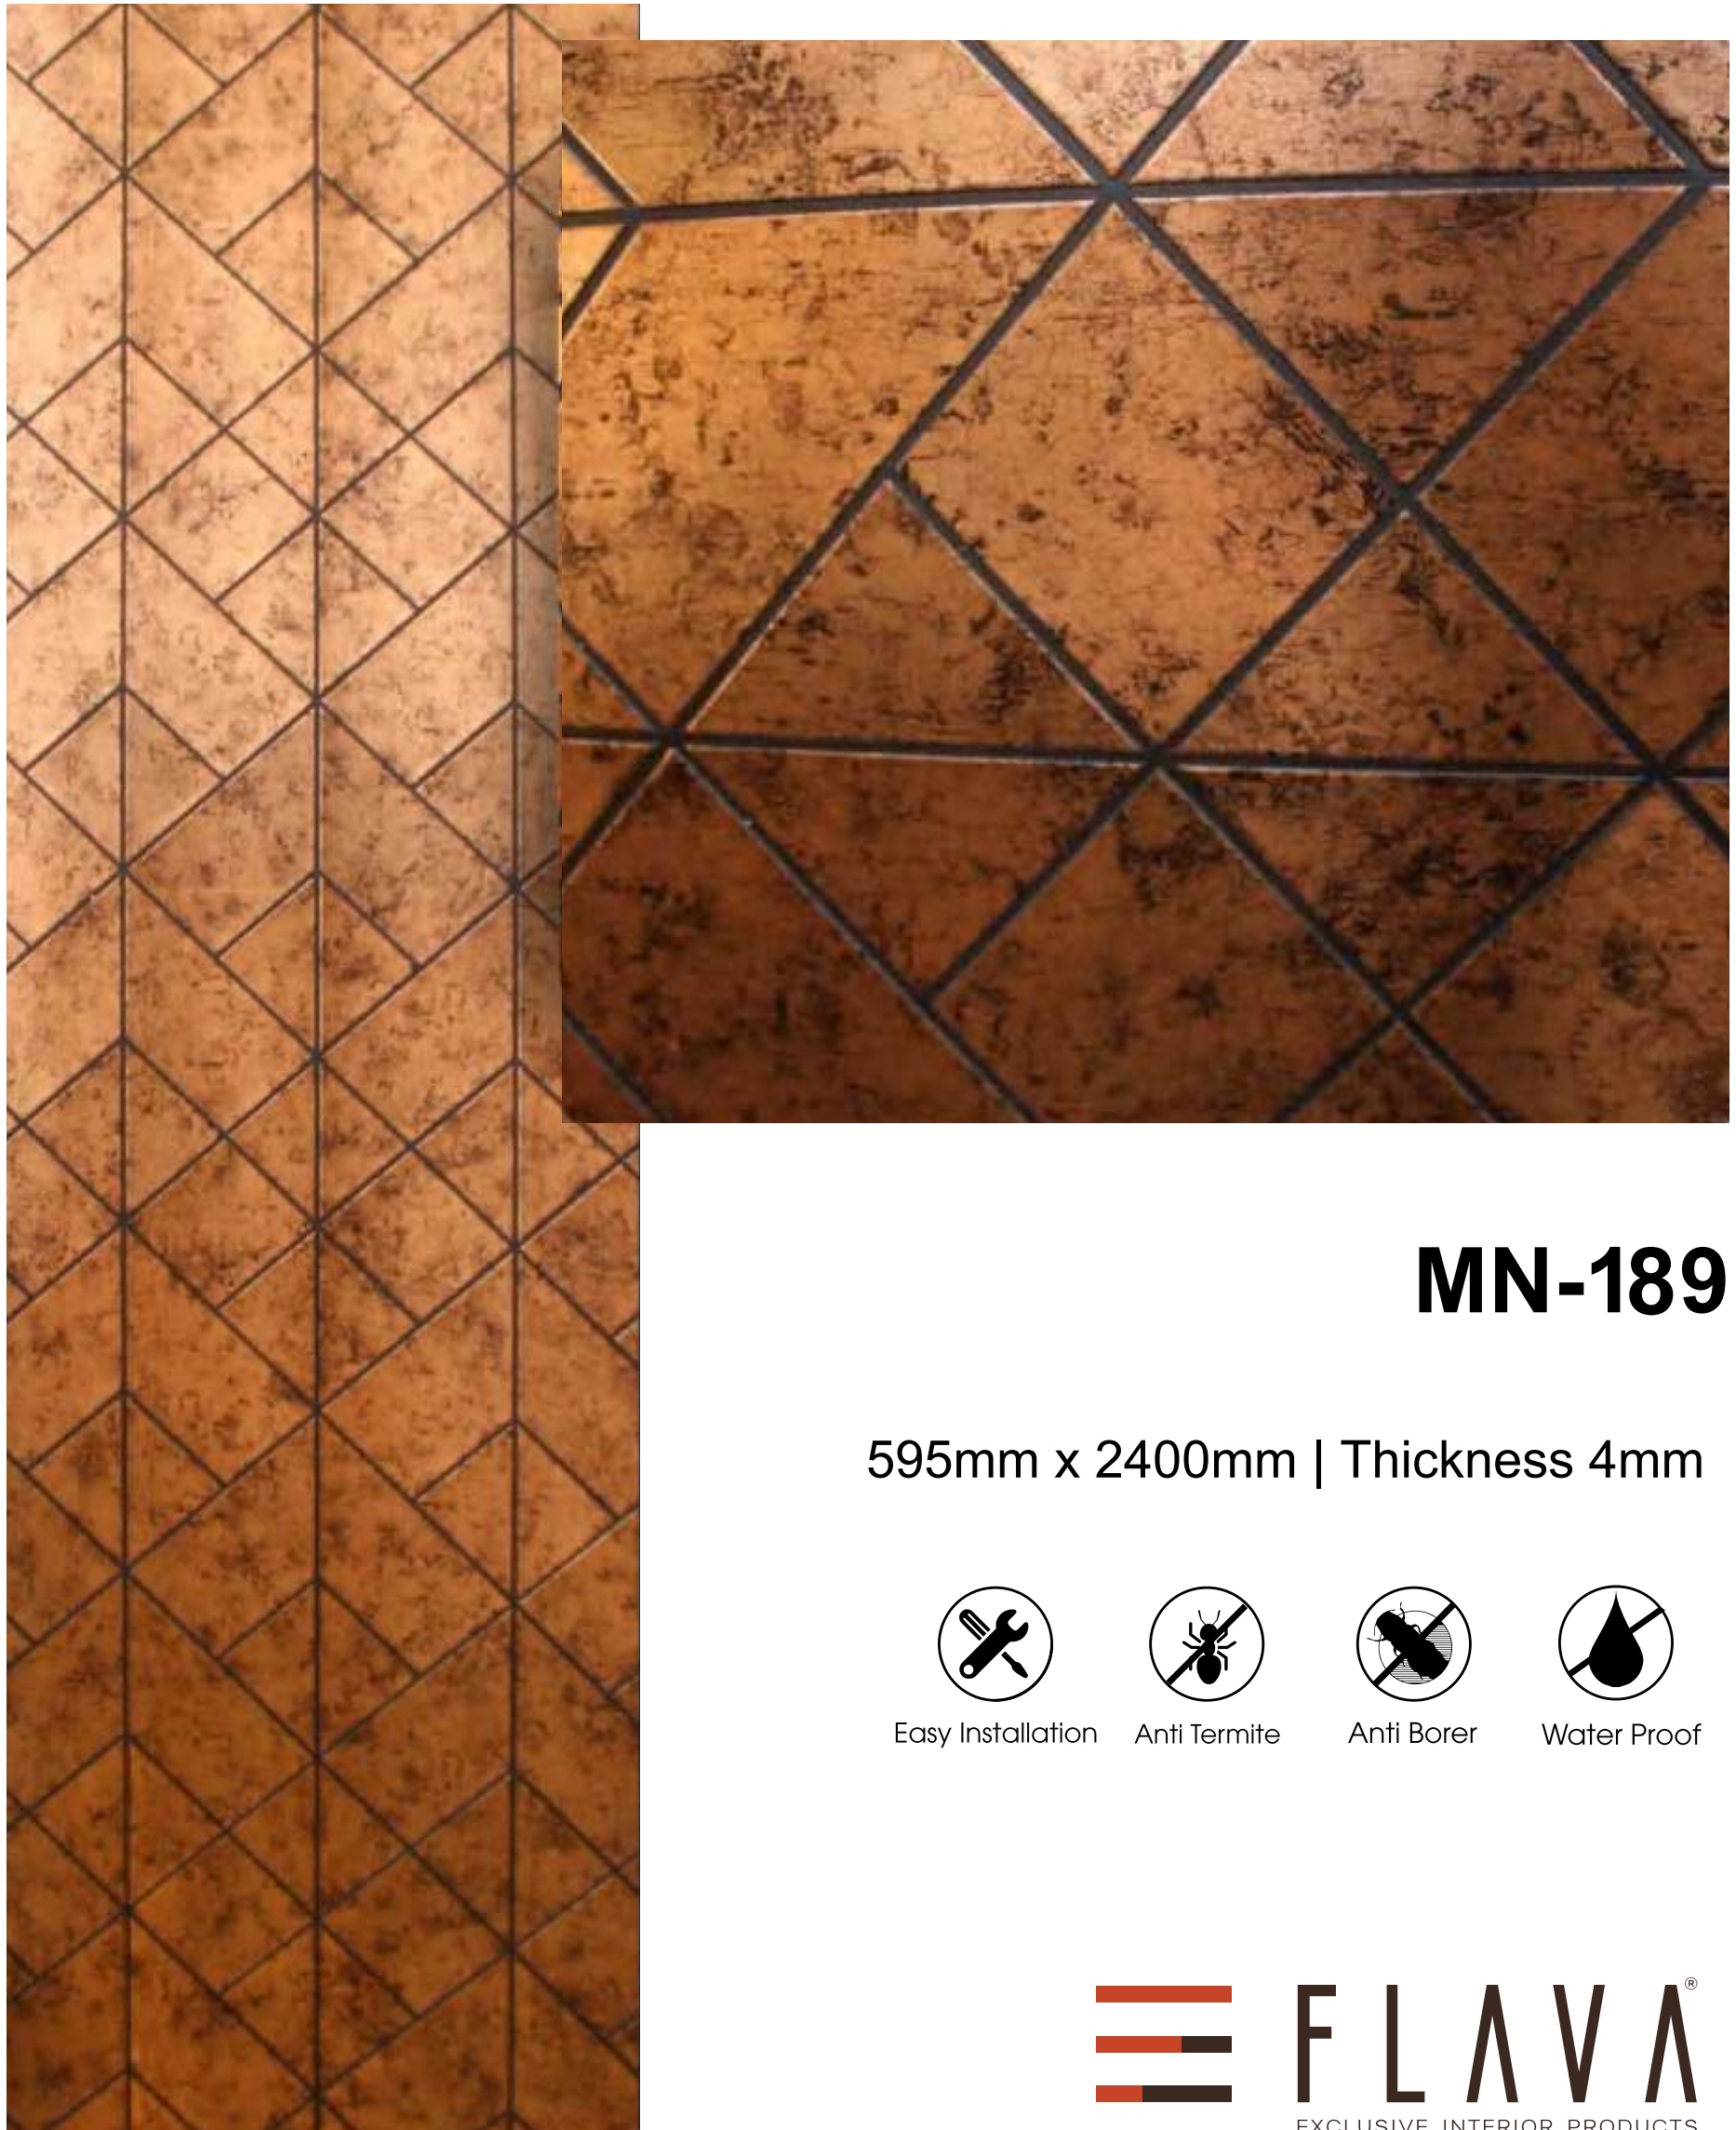

MN-189

595mm x 2400mm | Thickness 4mm

Easy Installation

Anti Termite

Anti Borer

Water Proof

FLAVA®
EXCLUSIVE INTERIOR PRODUCTS