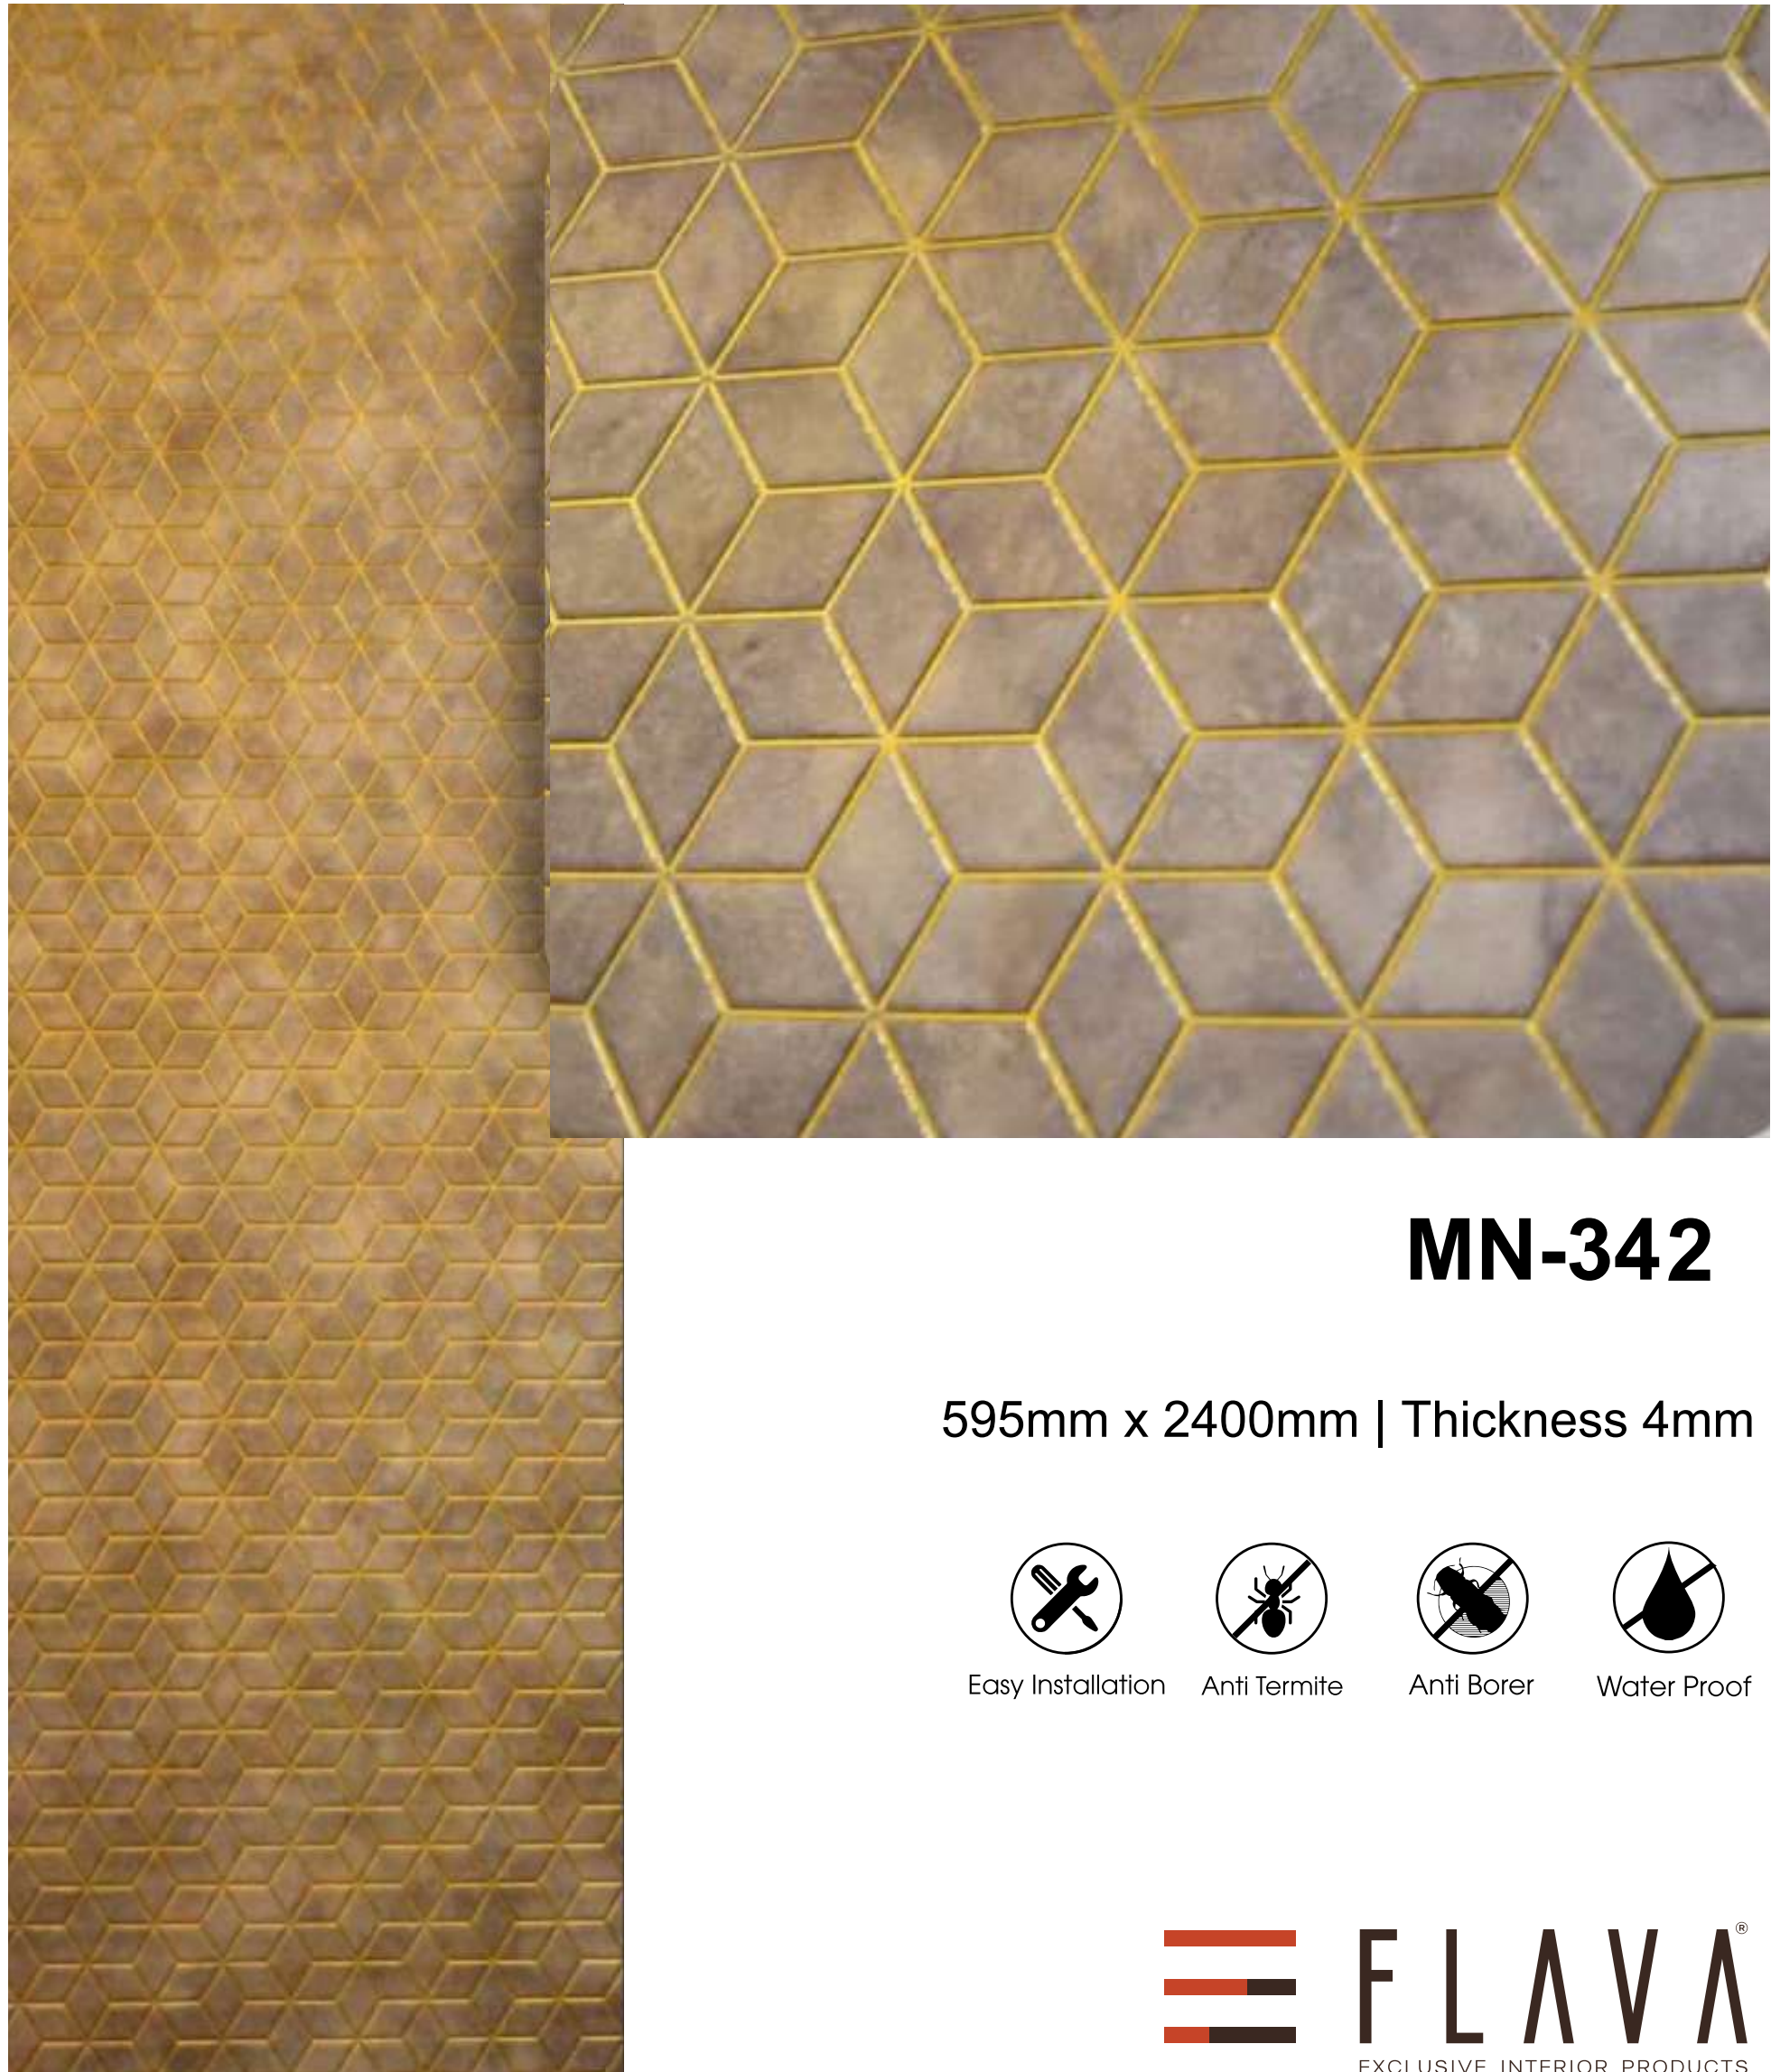

Easy Installation

Anti Termite

Anti Borer

Water Proof

FLAVA[®]
EXCLUSIVE INTERIOR PRODUCTS

MN-342

595mm x 2400mm | Thickness 4mm

Easy Installation

Anti Termite

Anti Borer

Water Proof

FLAVA[®]
EXCLUSIVE INTERIOR PRODUCTS

MN-343

595mm x 2400mm | Thickness 4mm

Easy Installation

Anti Termite