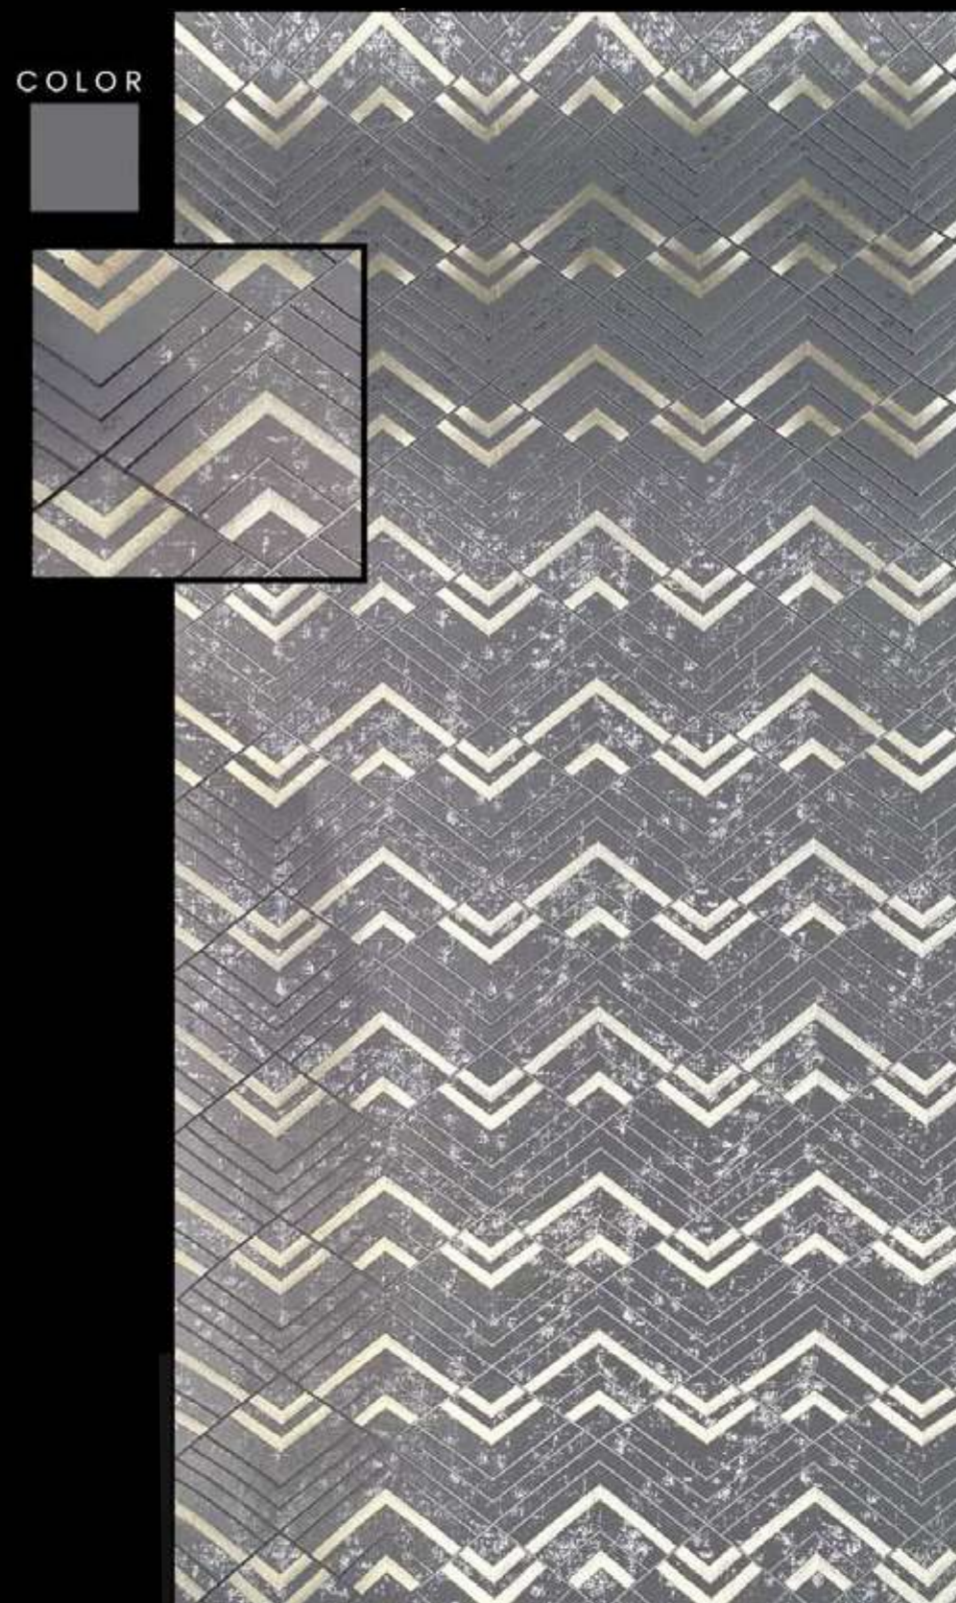

COLOR

912 | THICKNESS: 1.5MM | SIZE: 8'X4'

DECORATIVE VELVET SHEET

913 | THICKNESS: 1.5MM | SIZE: 8'X4'

914 | THICKNESS: 1.5MM | SIZE: 8'X4'

FLAVA[®]
EXCLUSIVE INTERIOR PRODUCTS

DECORATIVE VELVET SHEET

COLOR