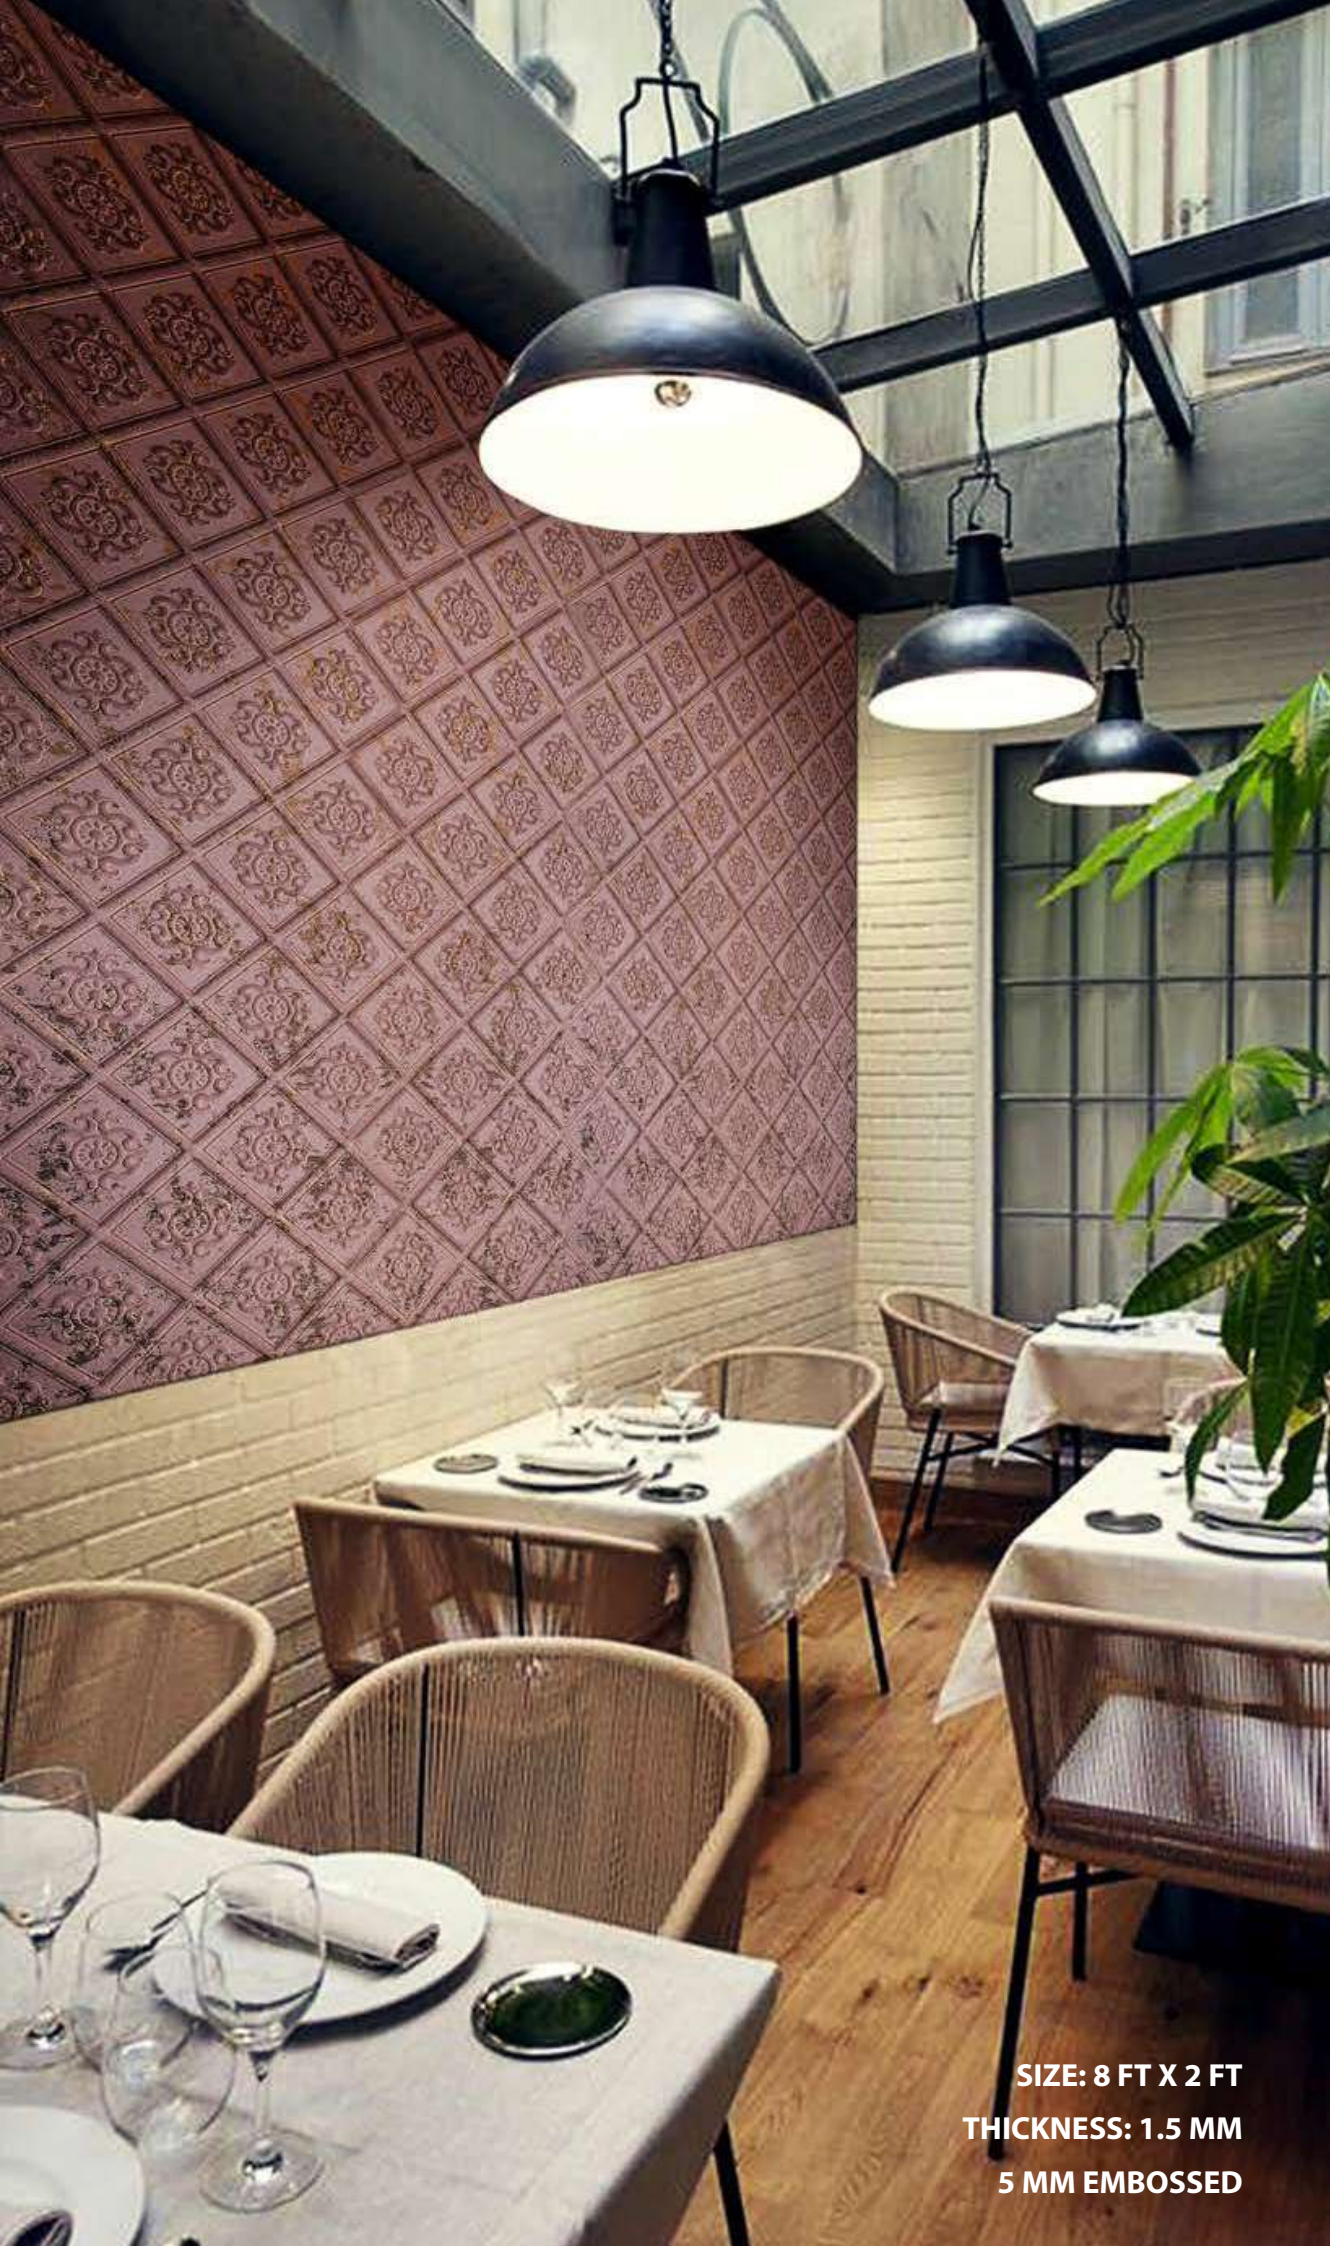

## DECORATIVE FABRIC SHEET

**SIZE: 8FT X 2FT**  
**THICKNESS: 1.5MM**  
**5MM EMBOSSED**

1501

1502

1503

1504

1505

  
**FLAVVA**  
EXCLUSIVE INTERIOR PRODUCTS