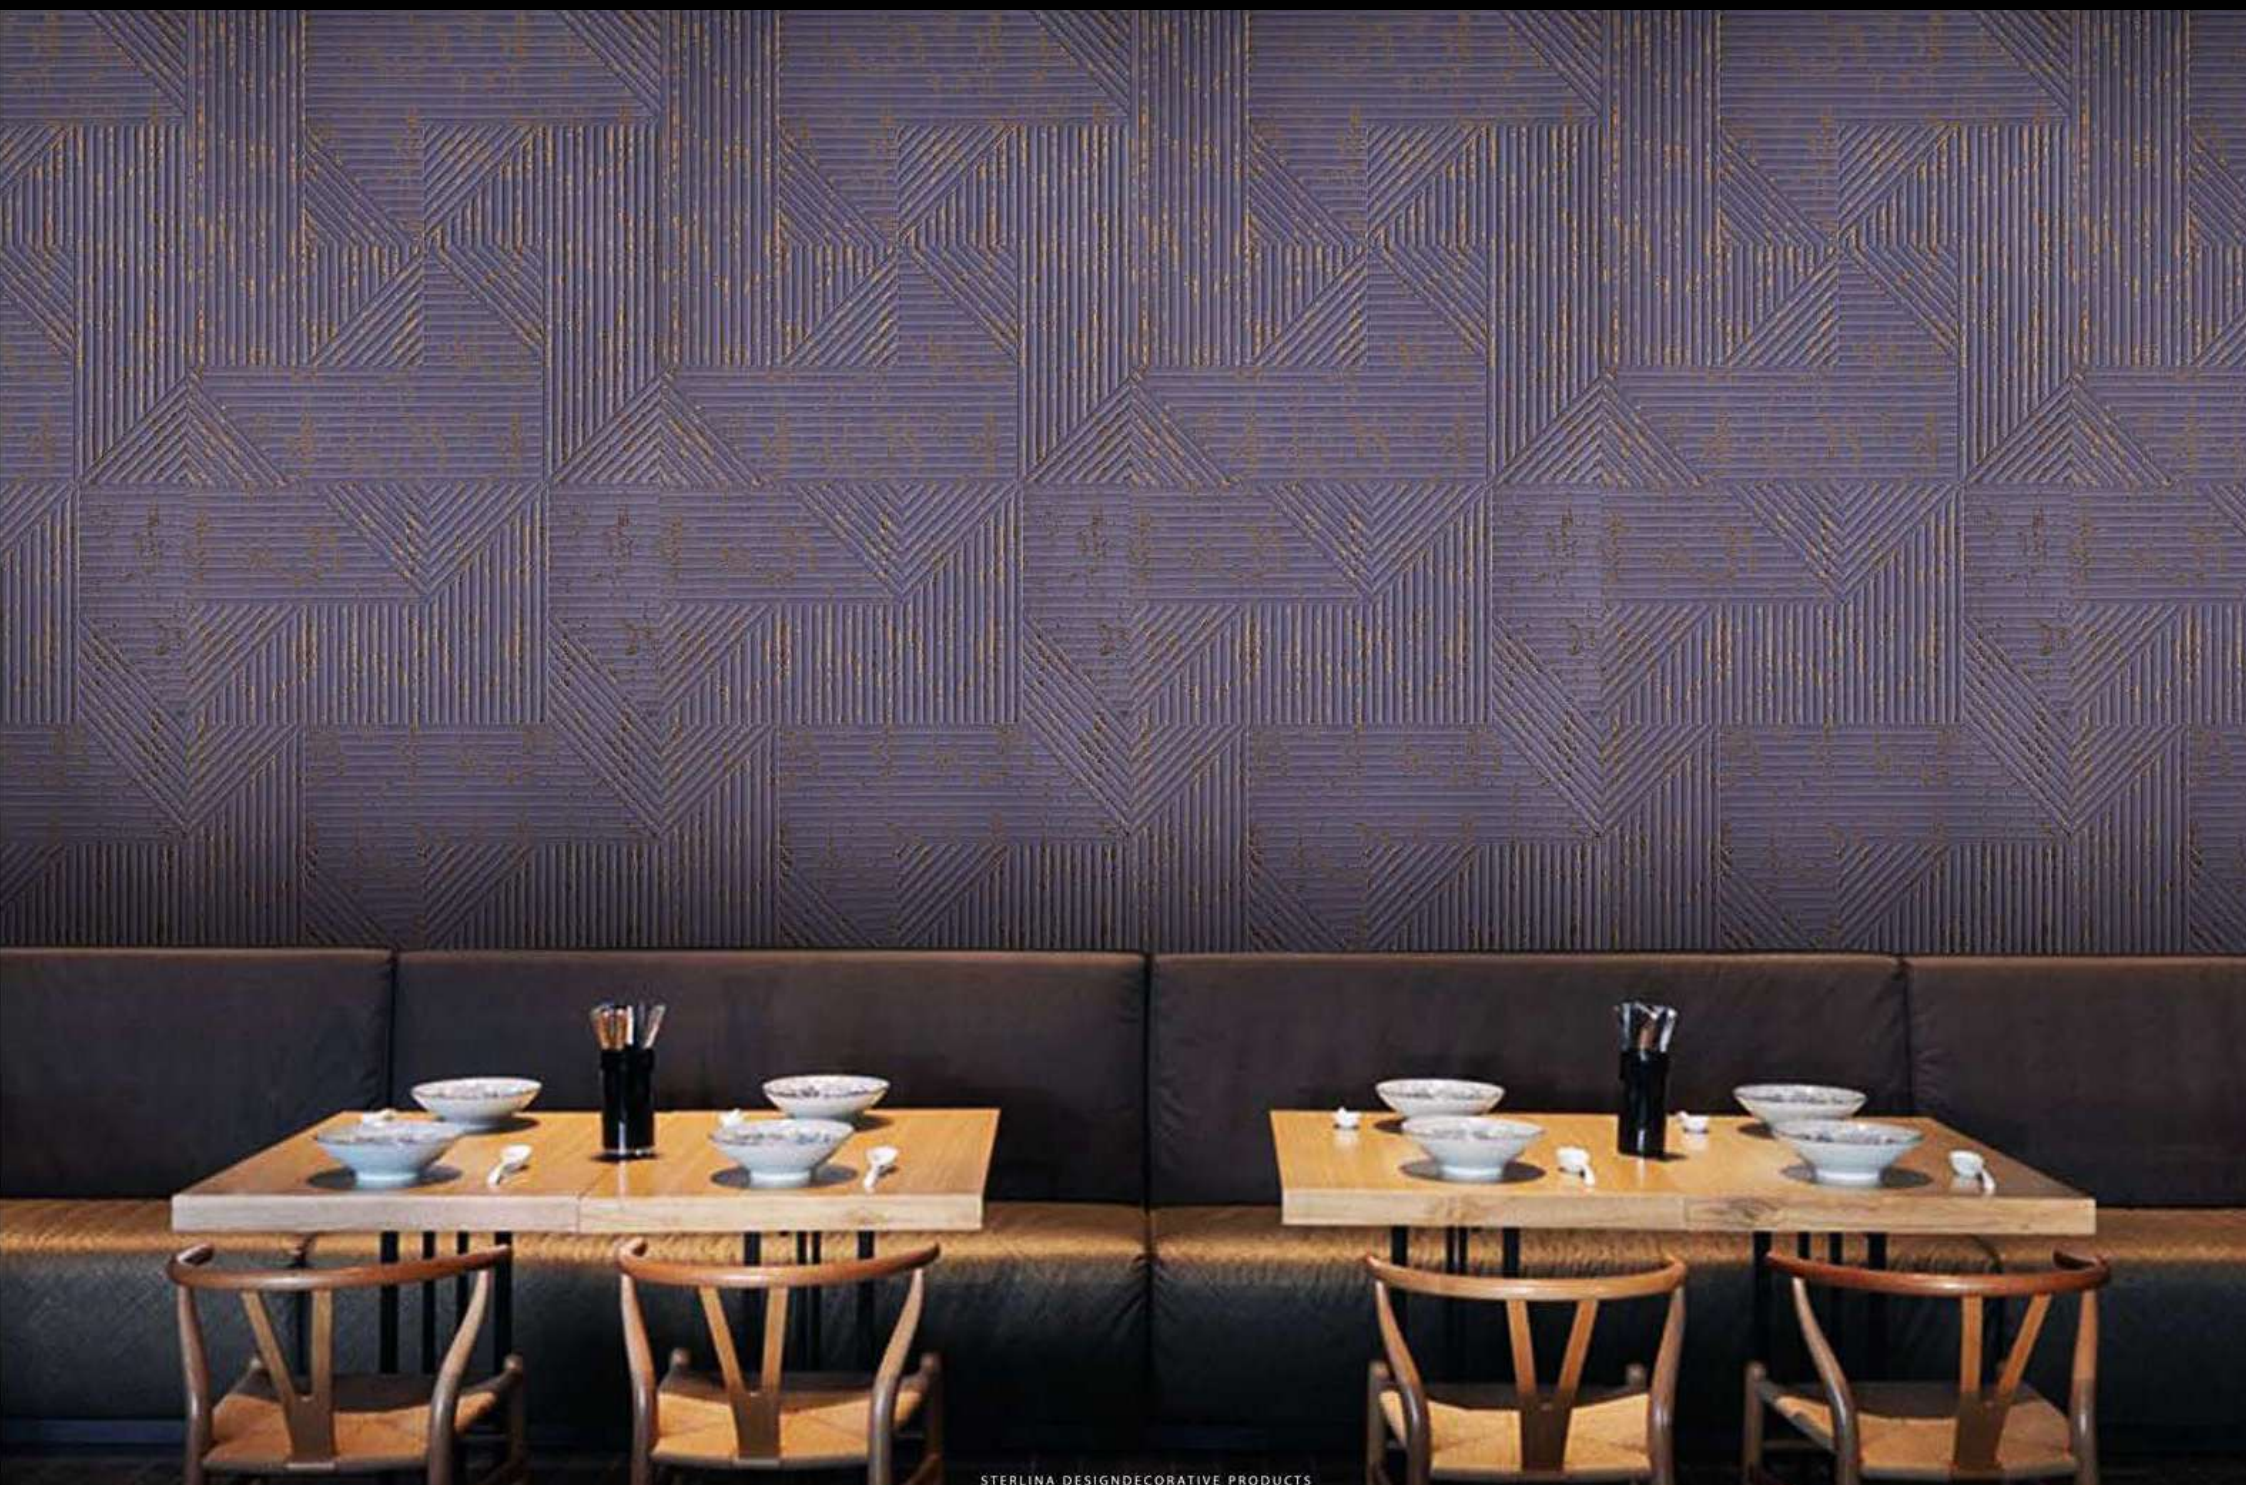

## DECORATIVE FABRIC SHEET

**SIZE: 8FT X 2FT**  
**THICKNESS: 1.5MM**  
**5MM EMBOSSED**

1501

1502

1503

1504

1505

  
**FLAVVA**  
EXCLUSIVE INTERIOR PRODUCTS