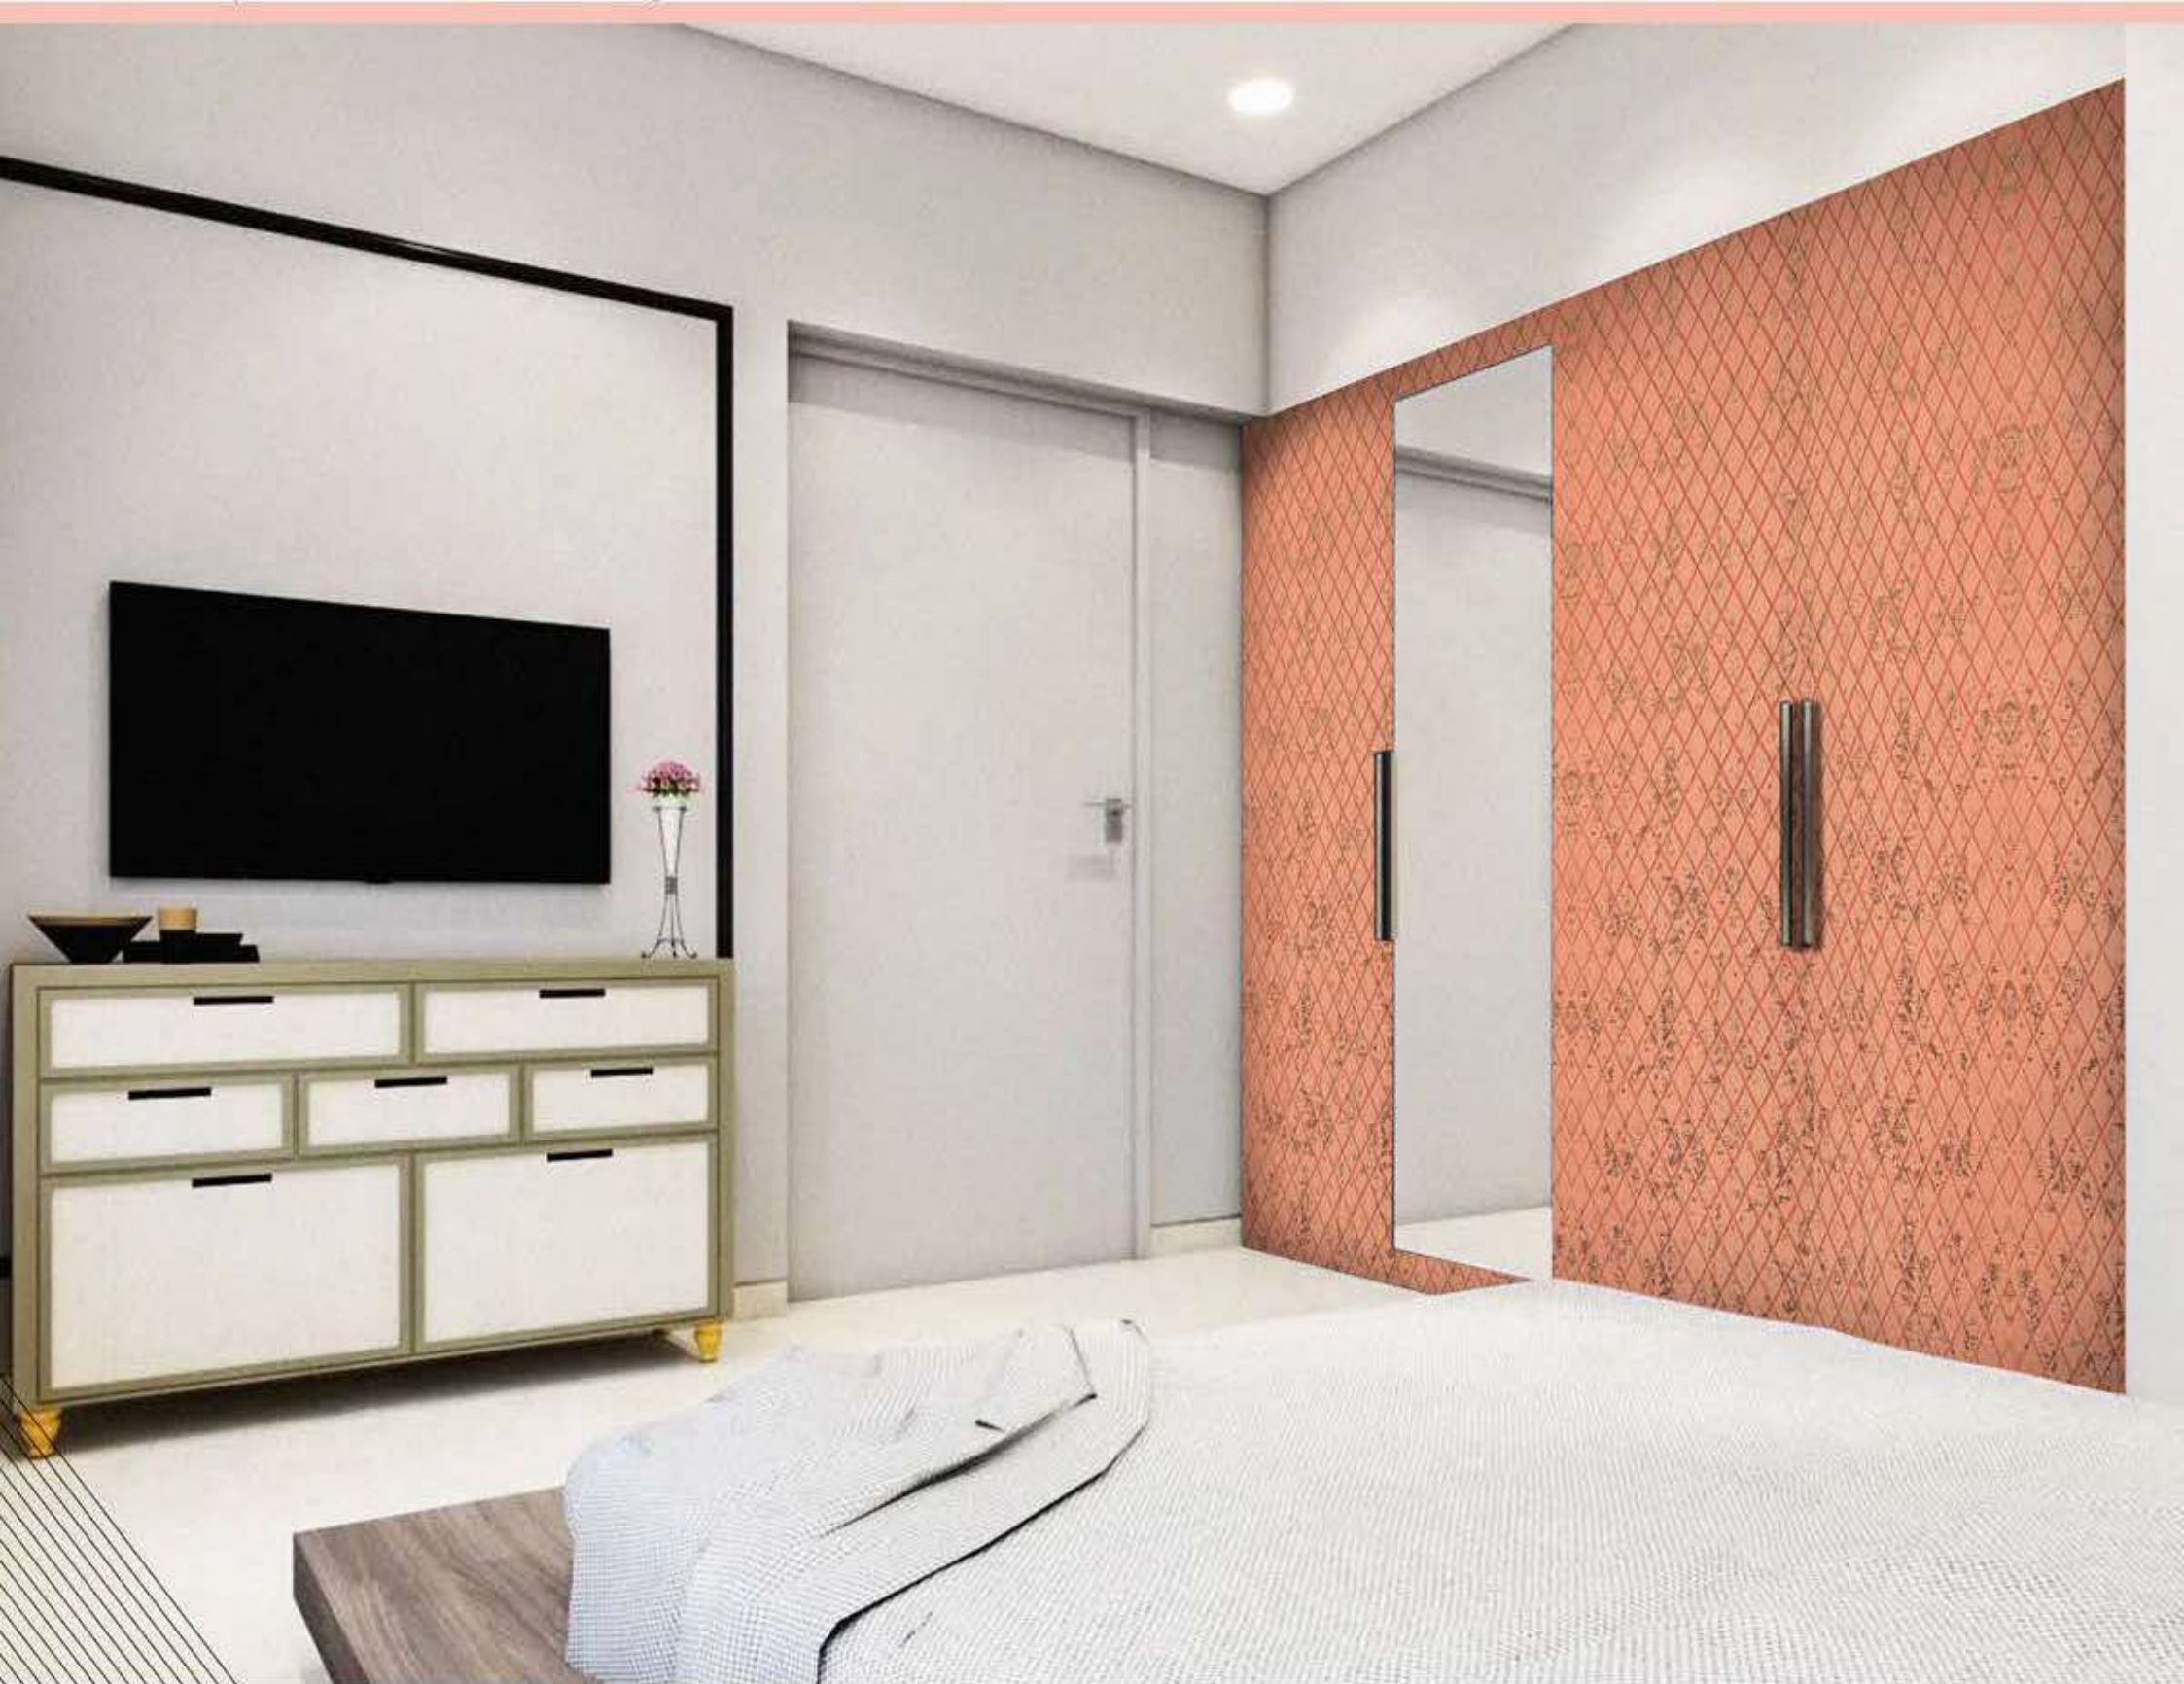

**SIZE: 8 FT X 2 FT**  
**THICKNESS: 1.5 MM**  
**5 MM EMBOSSED**

STERLINA DESIGNDECORATIVE PRODUCTS

1537

1538

1539

  
FLAVVA®  
EXCLUSIVE INTERIOR PRODUCTS

**SIZE: 8 FT X 2 FT**  
**THICKNESS: 1.5 MM**  
**5 MM EMBOSSED**