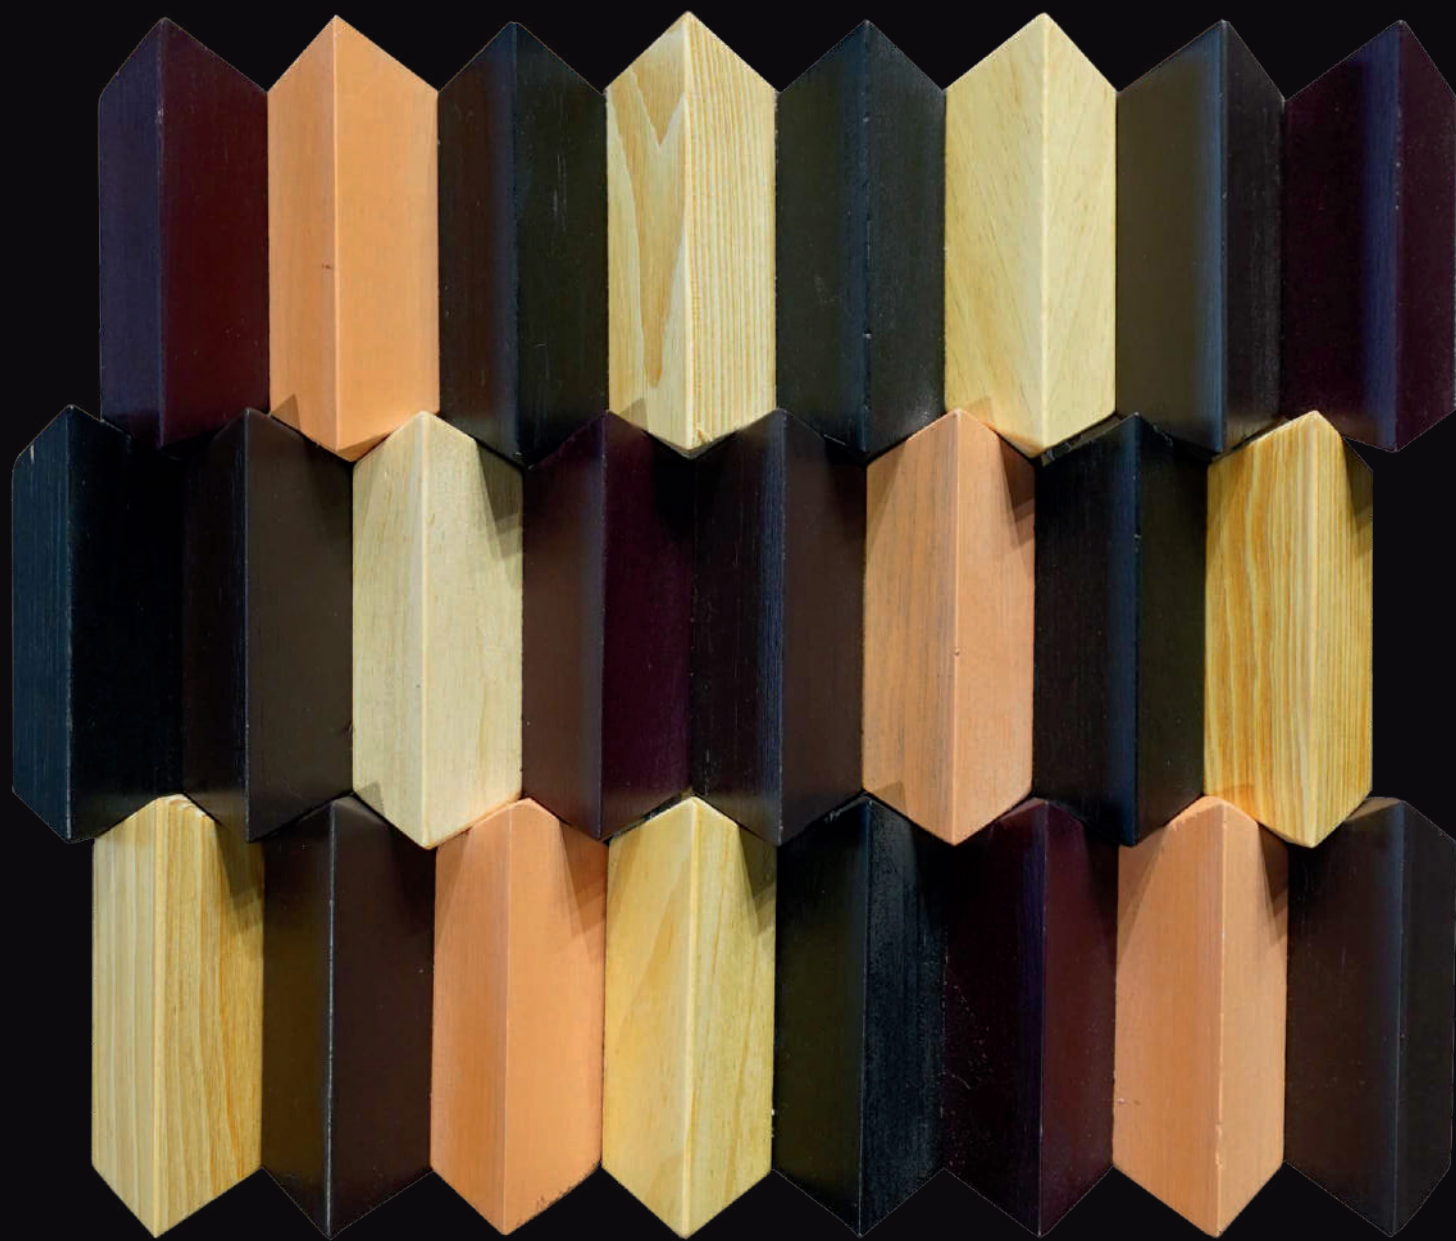

FLAVA®

EXCLUSIVE INTERIOR PRODUCTS

**MN - 291**

**MN - 291**

SIZE : 1 FEET X 1 FEET  
THICKNESS : UNEVEN

**FLAVA**<sup>®</sup>  
EXCLUSIVE INTERIOR PRODUCTS

**FLAVA**<sup>®</sup>

EXCLUSIVE INTERIOR PRODUCTS