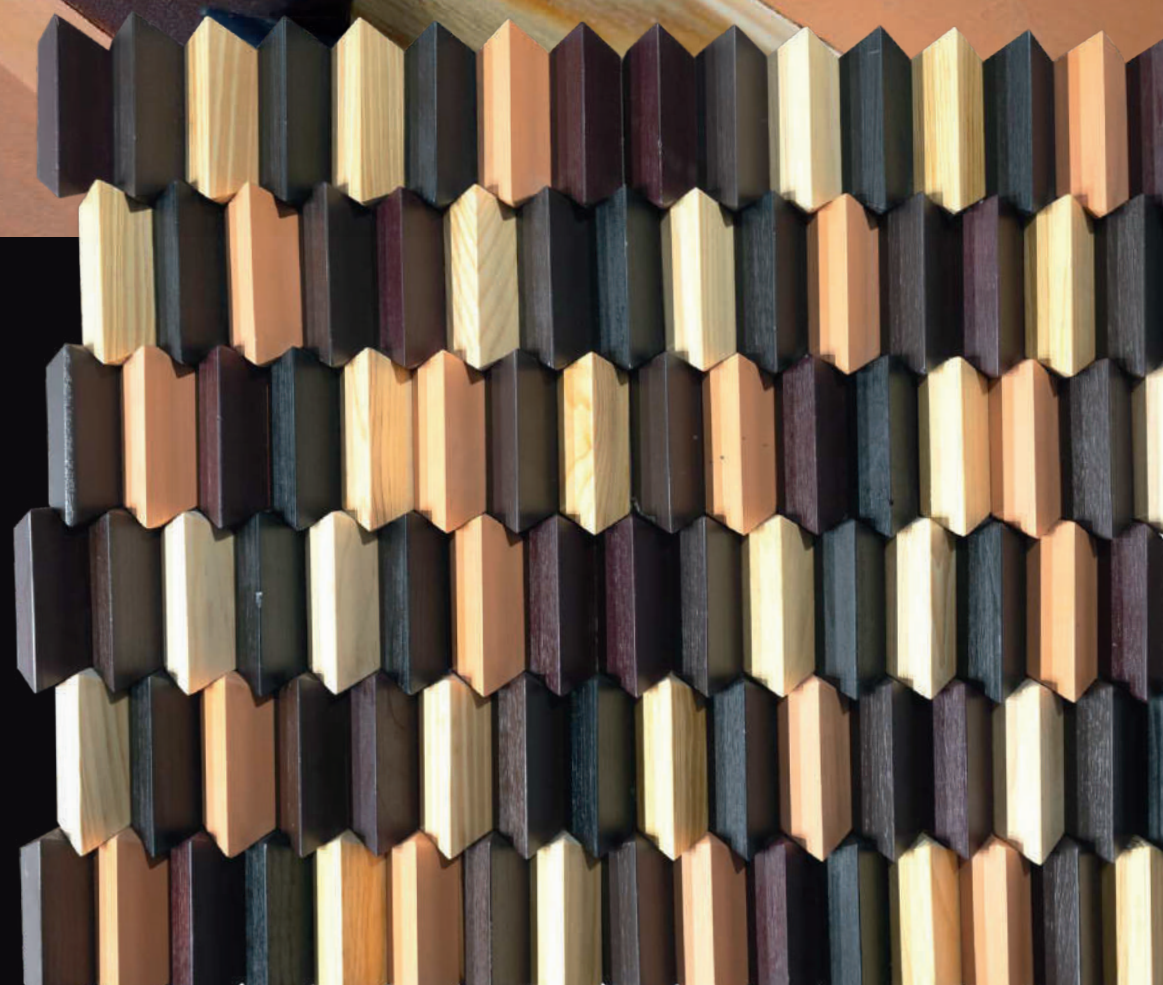

**MN - 293**

**MN - 293**

SIZE : 1 FEET X 1 FEET  
THICKNESS : UNEVEN

**FLAVA**<sup>®</sup>  
EXCLUSIVE INTERIOR PRODUCTS