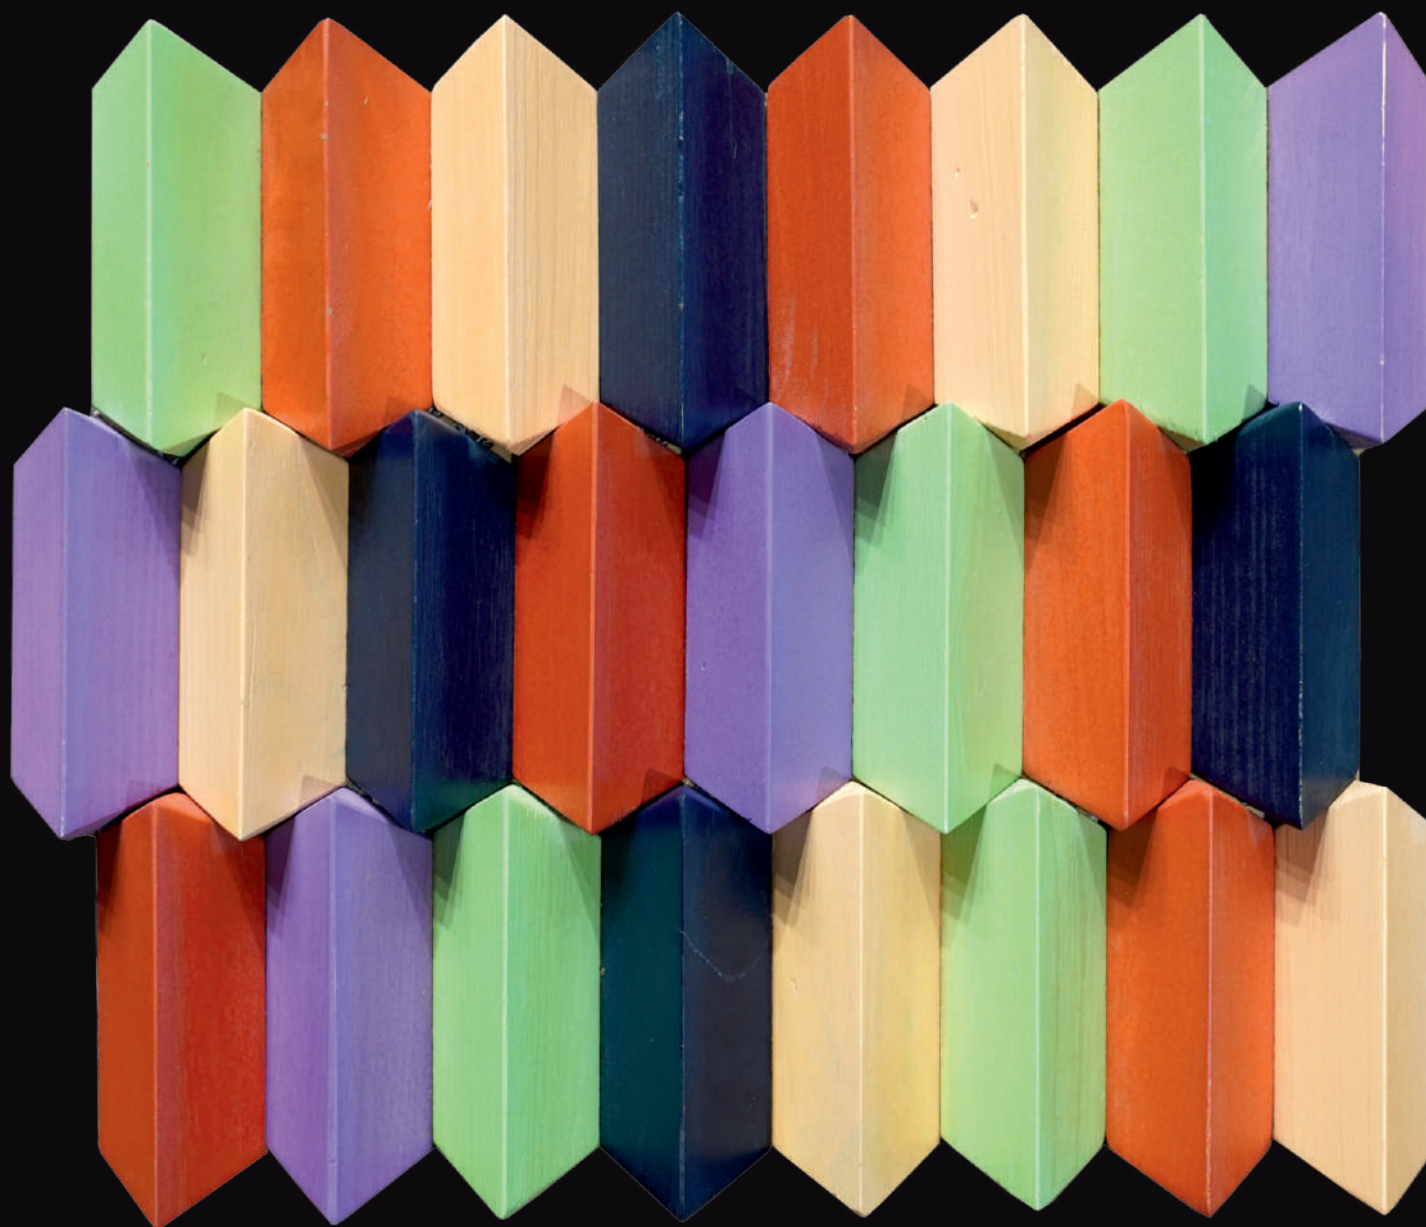

FLAVA®

EXCLUSIVE INTERIOR PRODUCTS

MN - 291