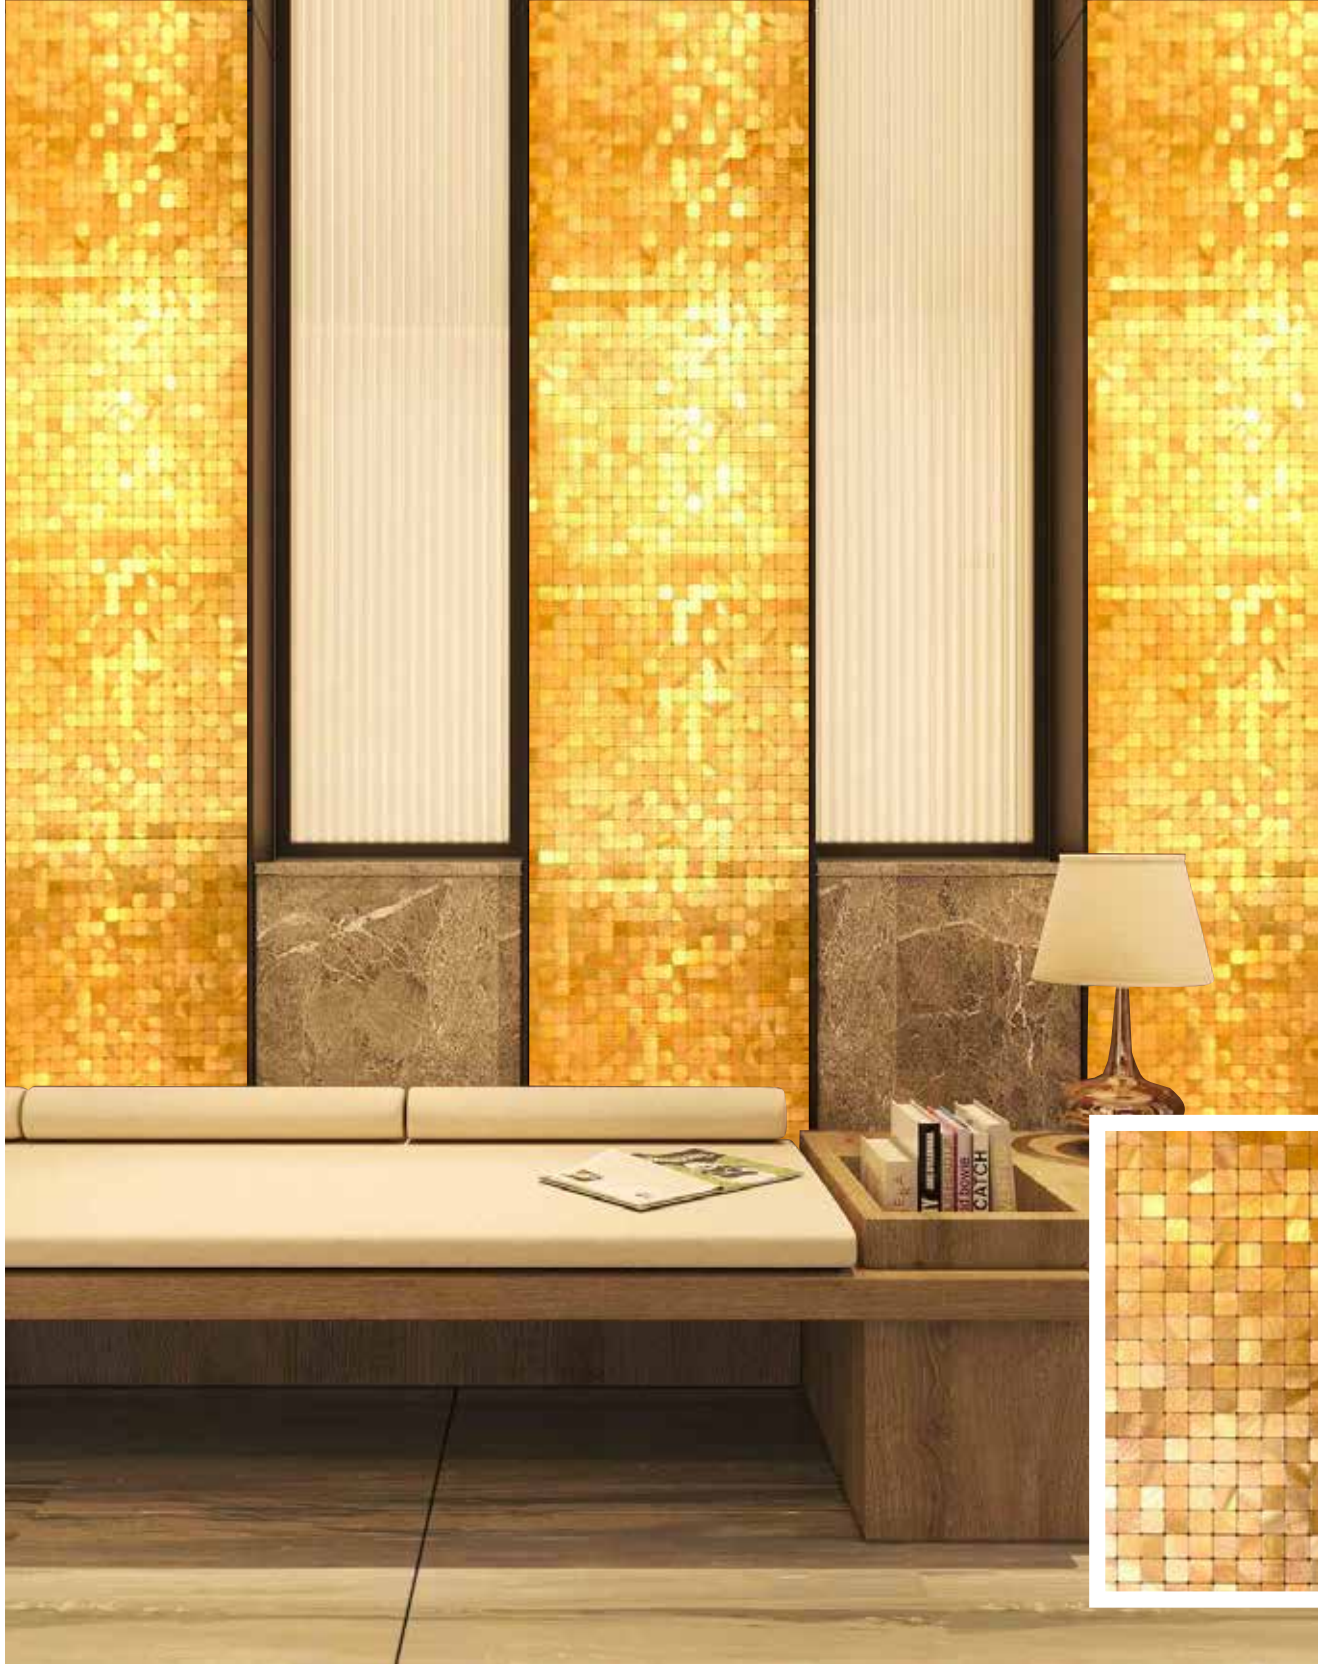

FLAVA®

EXCLUSIVE INTERIOR PRODUCTS

WARMEST PLACE

DZ12 | s:1' x 1'

**FLAVA**<sup>®</sup>  
EXCLUSIVE INTERIOR PRODUCTS

**MODERN LOOK**

**DZ13 | s: 11.75" x 11.75"**

**MODERN LOOK**

**DZ14 | s:1' x 1'**

**DREAM PLAN**

**DZ 15 | s: 1' x 1'**

**GOOD VIBES**

**DZ16 | s: 10.25" x 1'**

**LIVE LAVISH**

**DZ 20 | s: 1' x 11.25"**

MODERN LOOK