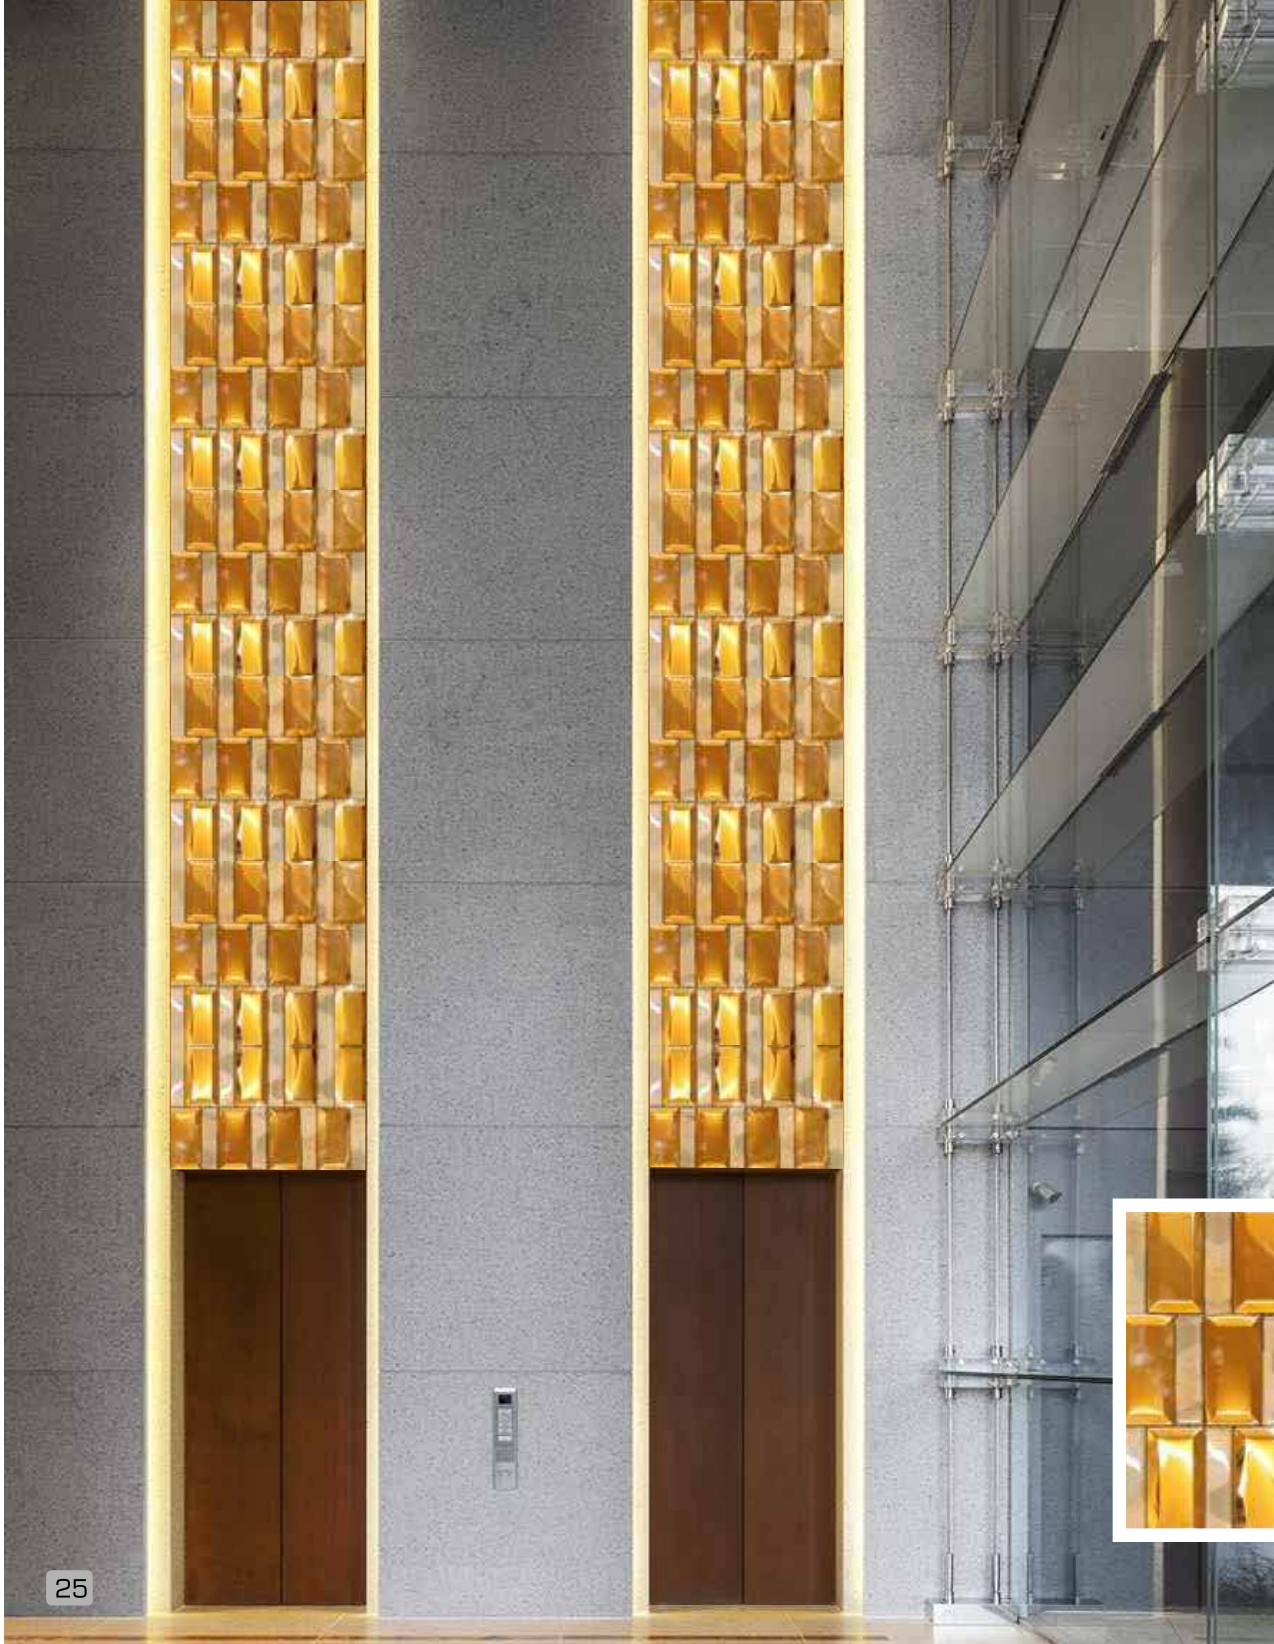

FLAVA®
EXCLUSIVE INTERIOR PRODUCTS

REFRESHING

MO 05 | s: 11.75" x 11.75"