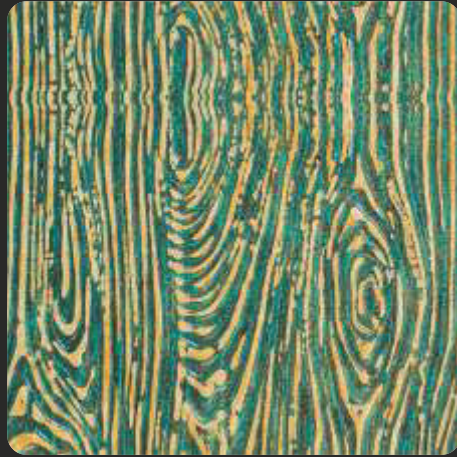

Captivating

The compelling flair of these contemporary panels is enough to make your spaces say, 'Wow!'

Design no. LS 2201

Product Size: 8x2 feet

Modish

The trending design ideas of this vast range by Lyssa satiates your desires for great decors!