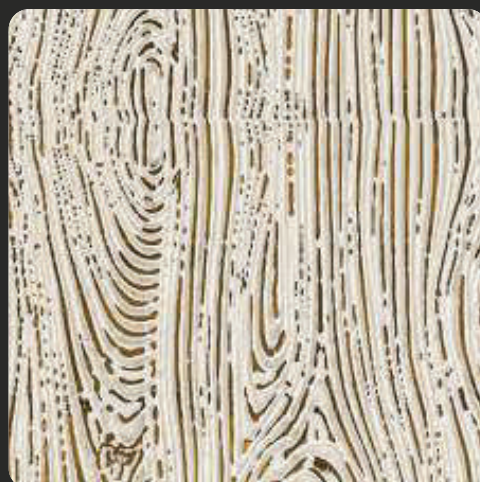

Captivating

The compelling flair of these contemporary panels is enough to make your spaces say, 'Wow!'

Design no. LS 2201

Product Size: 8x2 feet