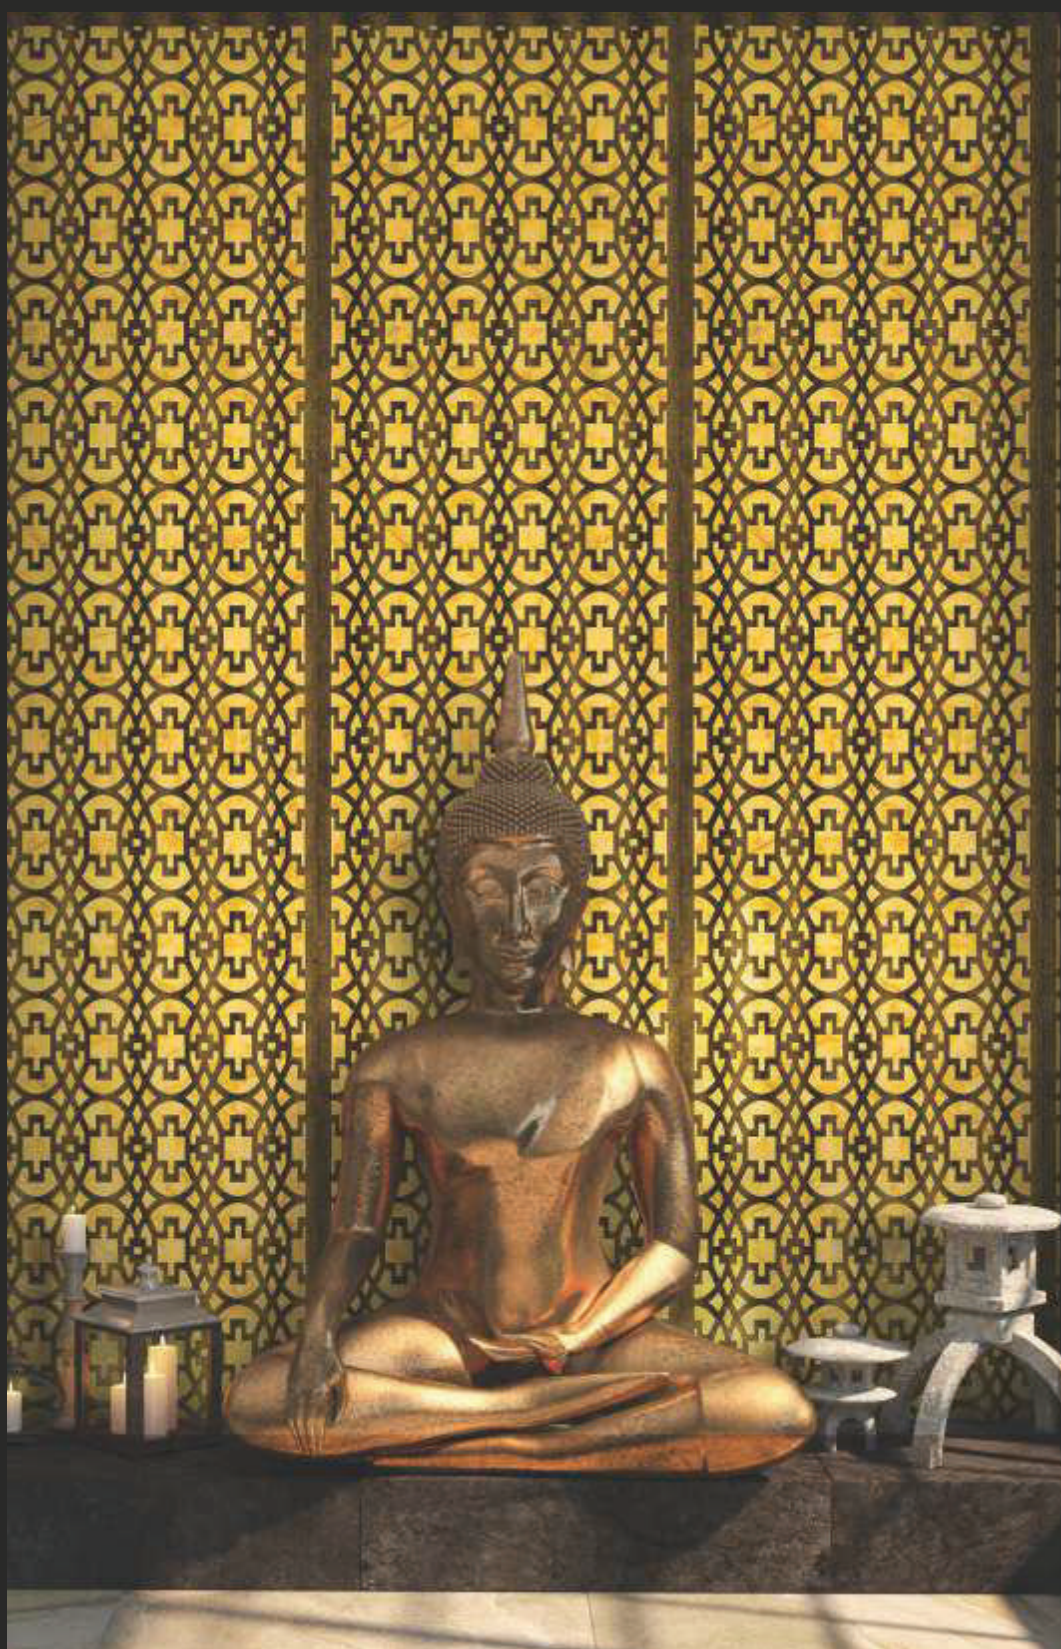

FLAVA®
EXCLUSIVE INTERIOR PRODUCTS

Magnificence

Have a glimpse of glory as never before with panels that are a fusion of tradition and modernity.

Design no. LS 2308

Product Size: 8x2 feet