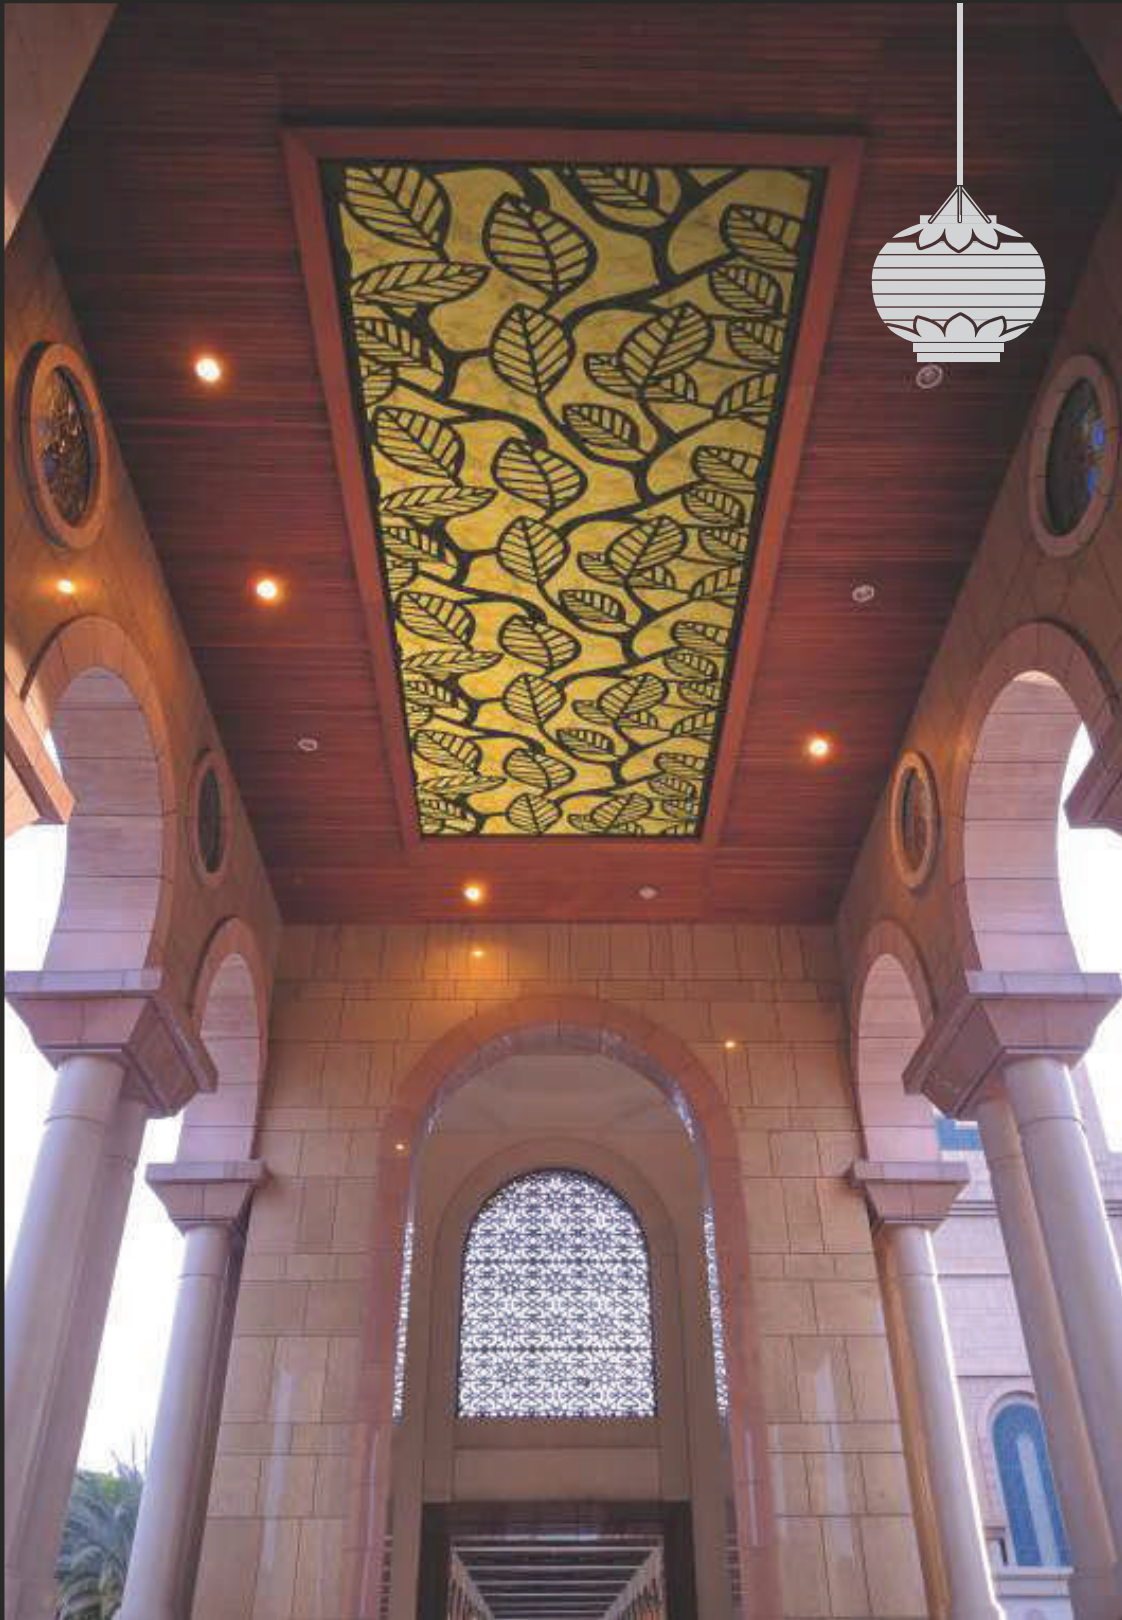

Motifs

The innovative touch to each design is absolutely adorable and makes your spaces look beautiful!

Design no. LS 2302

Product Size: 8x2 feet