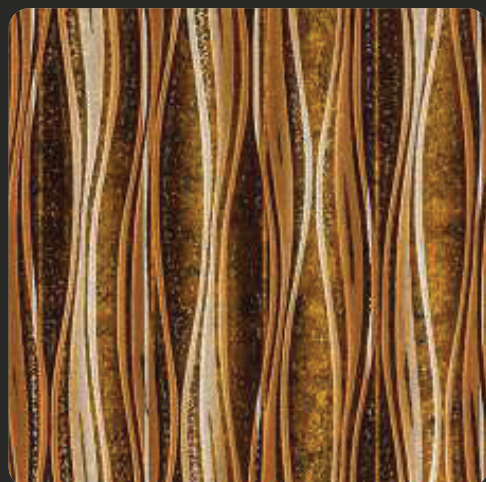

Elegant

These designs have a distinguished flair about them; feel its magical charm by adding them to your decors.