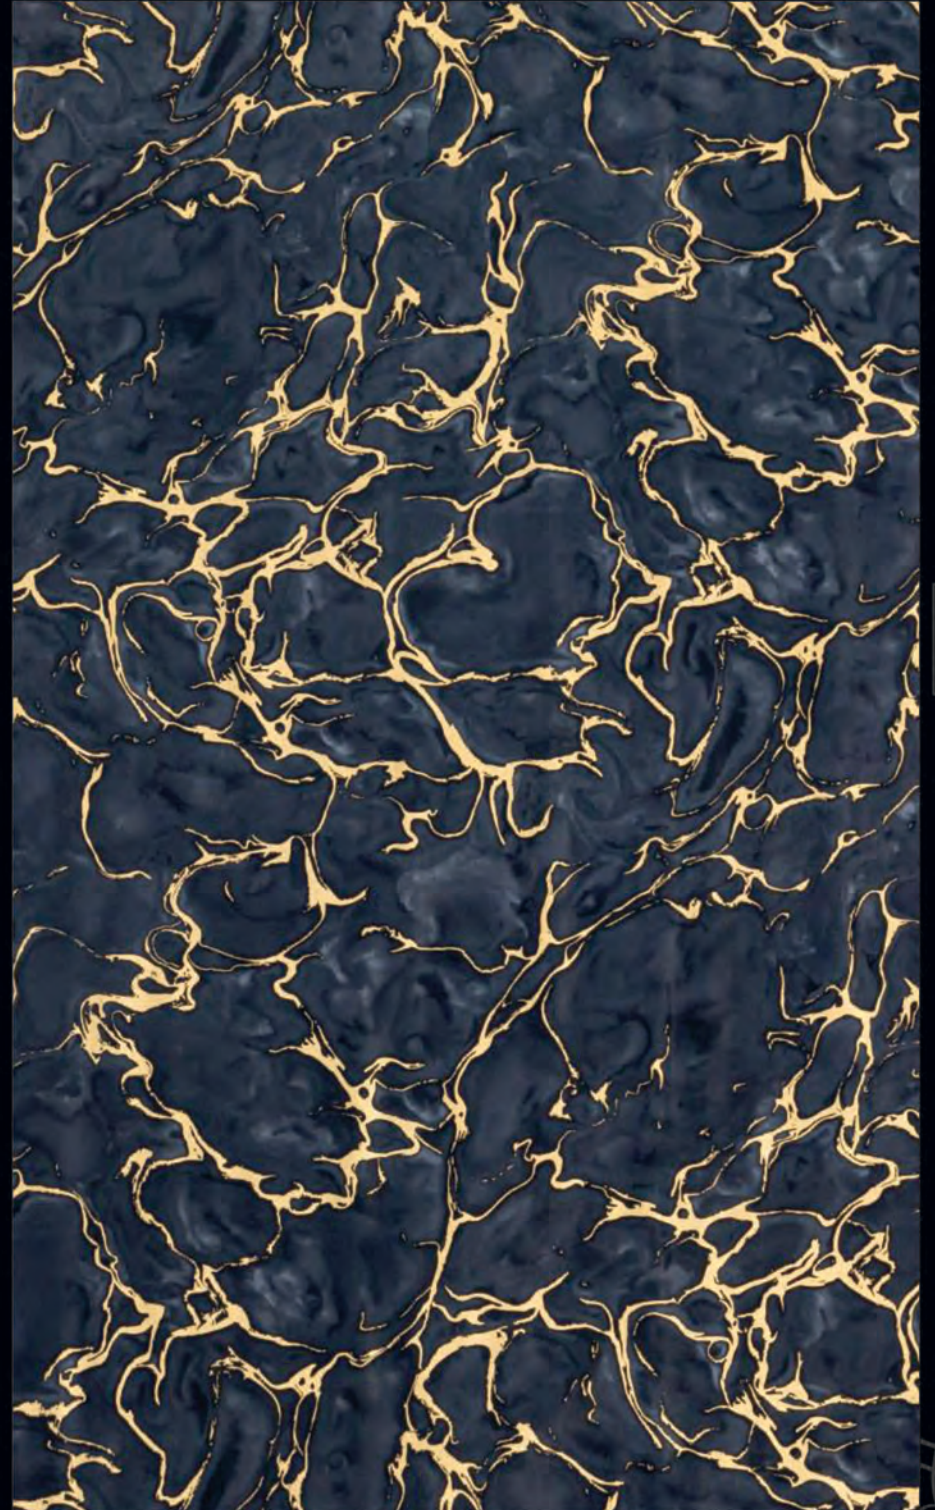

Pure Acrylic

Anti Finger

Water Resistant

FLAVA[®]
EXCLUSIVE INTERIOR PRODUCTS

TR 1925 ★

TR 1926 ★

Leather Acrylic

Anti Scratch