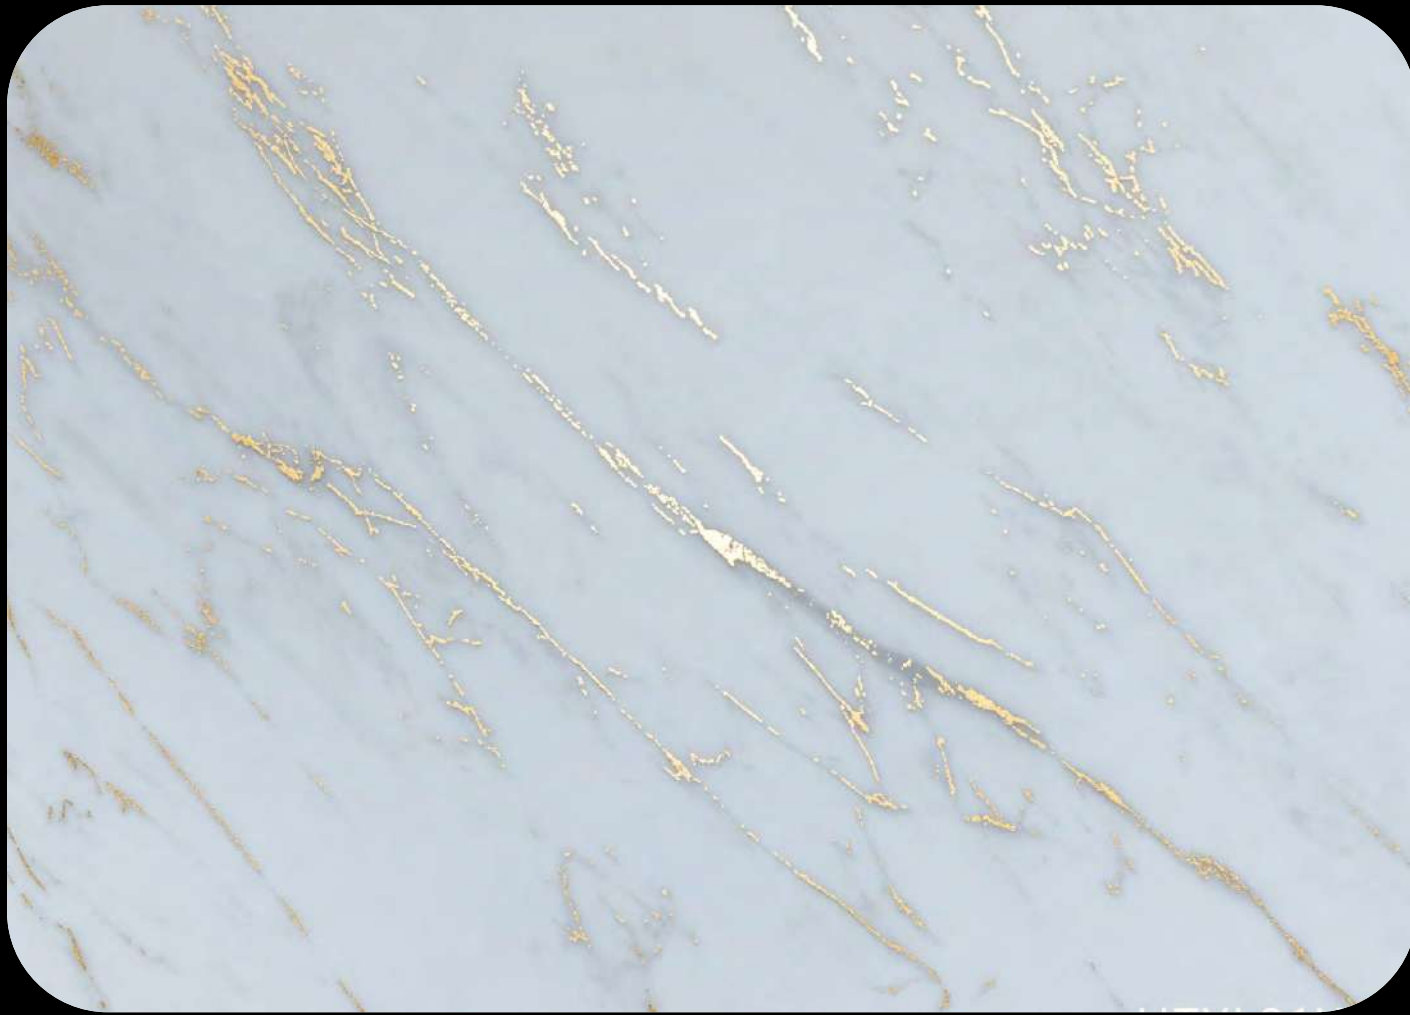

DURABILITY & STRENGTH

IDEAL FOR VERTICAL APPLICATION

WATER & STAIN PROOF

TERMITE & BORER FREE

1.5mm THICKNESS

LIGHT WEIGHT

PRIVÉ

MN 991 ★★★★★