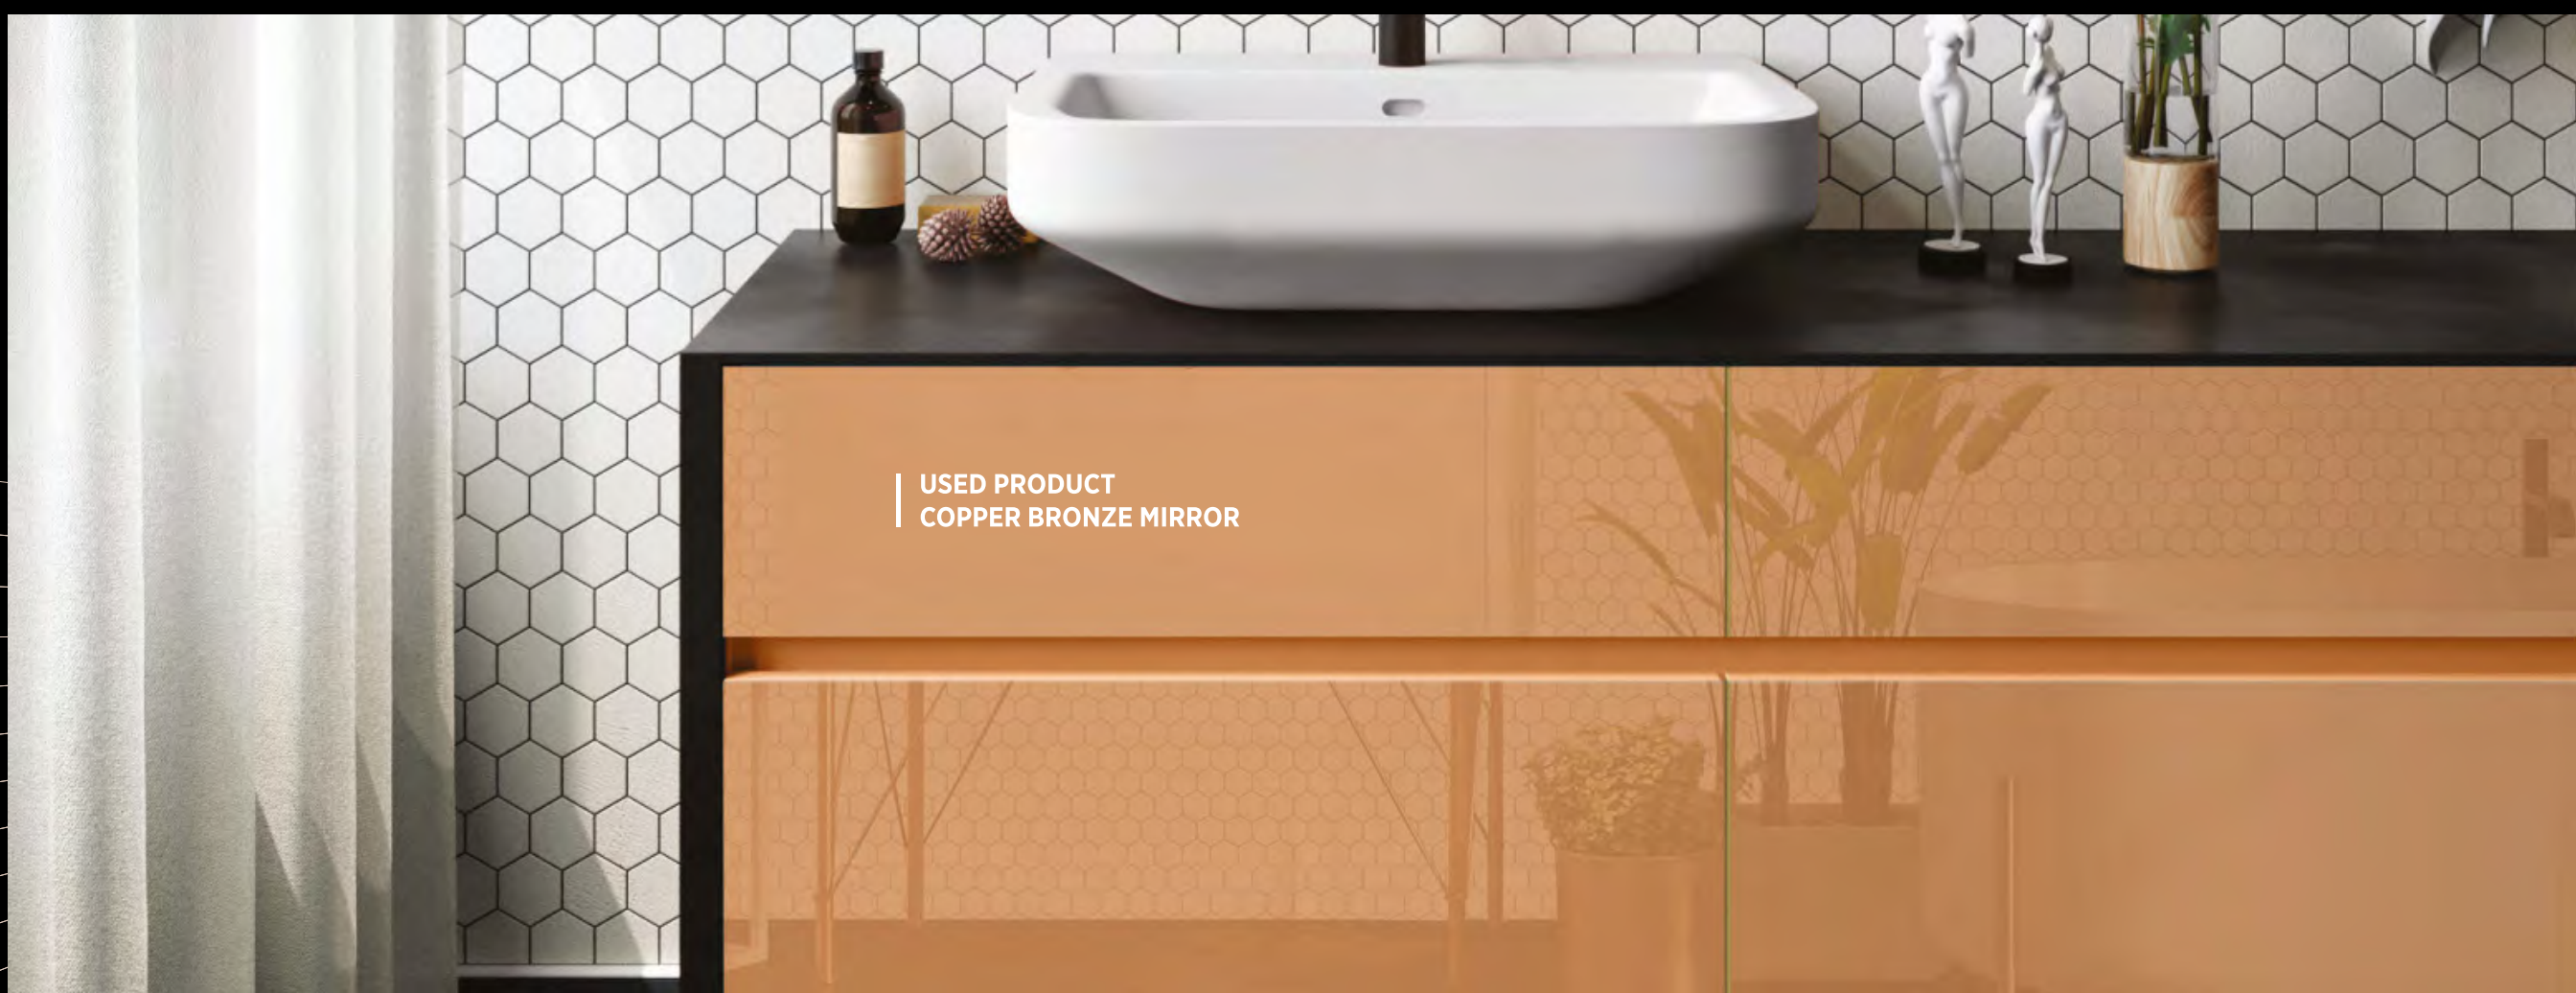

USED PRODUCT
COPPER BRONZE MIRROR