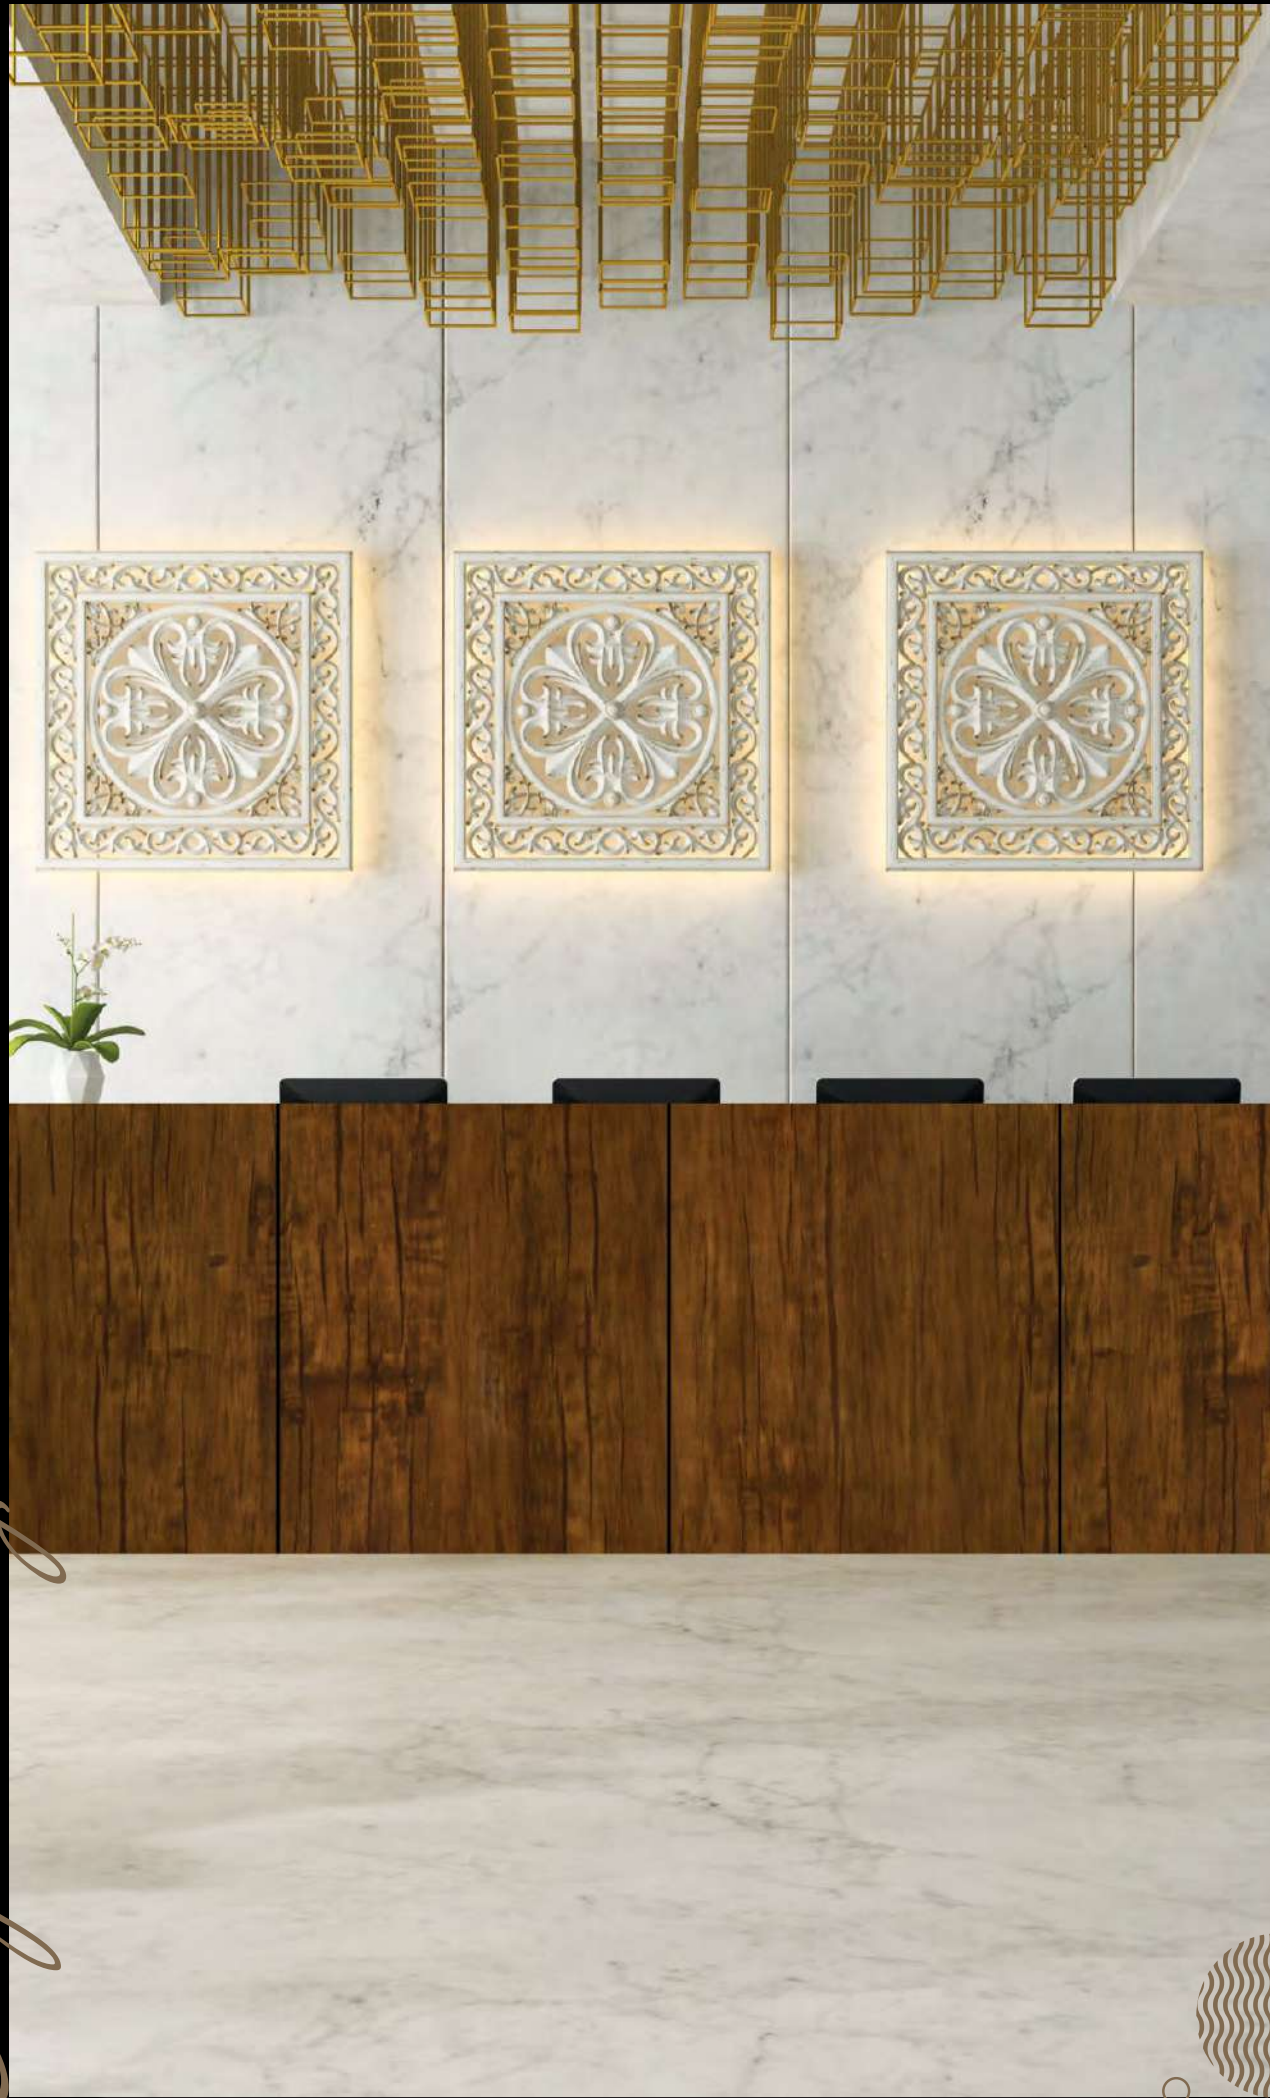

Scan for full View

PRIVÉ

EB 998

Supremacy

DURABILITY
& STRENGTH

IDEAL FOR
VERTICAL
APPLICATION

WATER &
STAIN PROOF

TERMITE &
BORER FREE