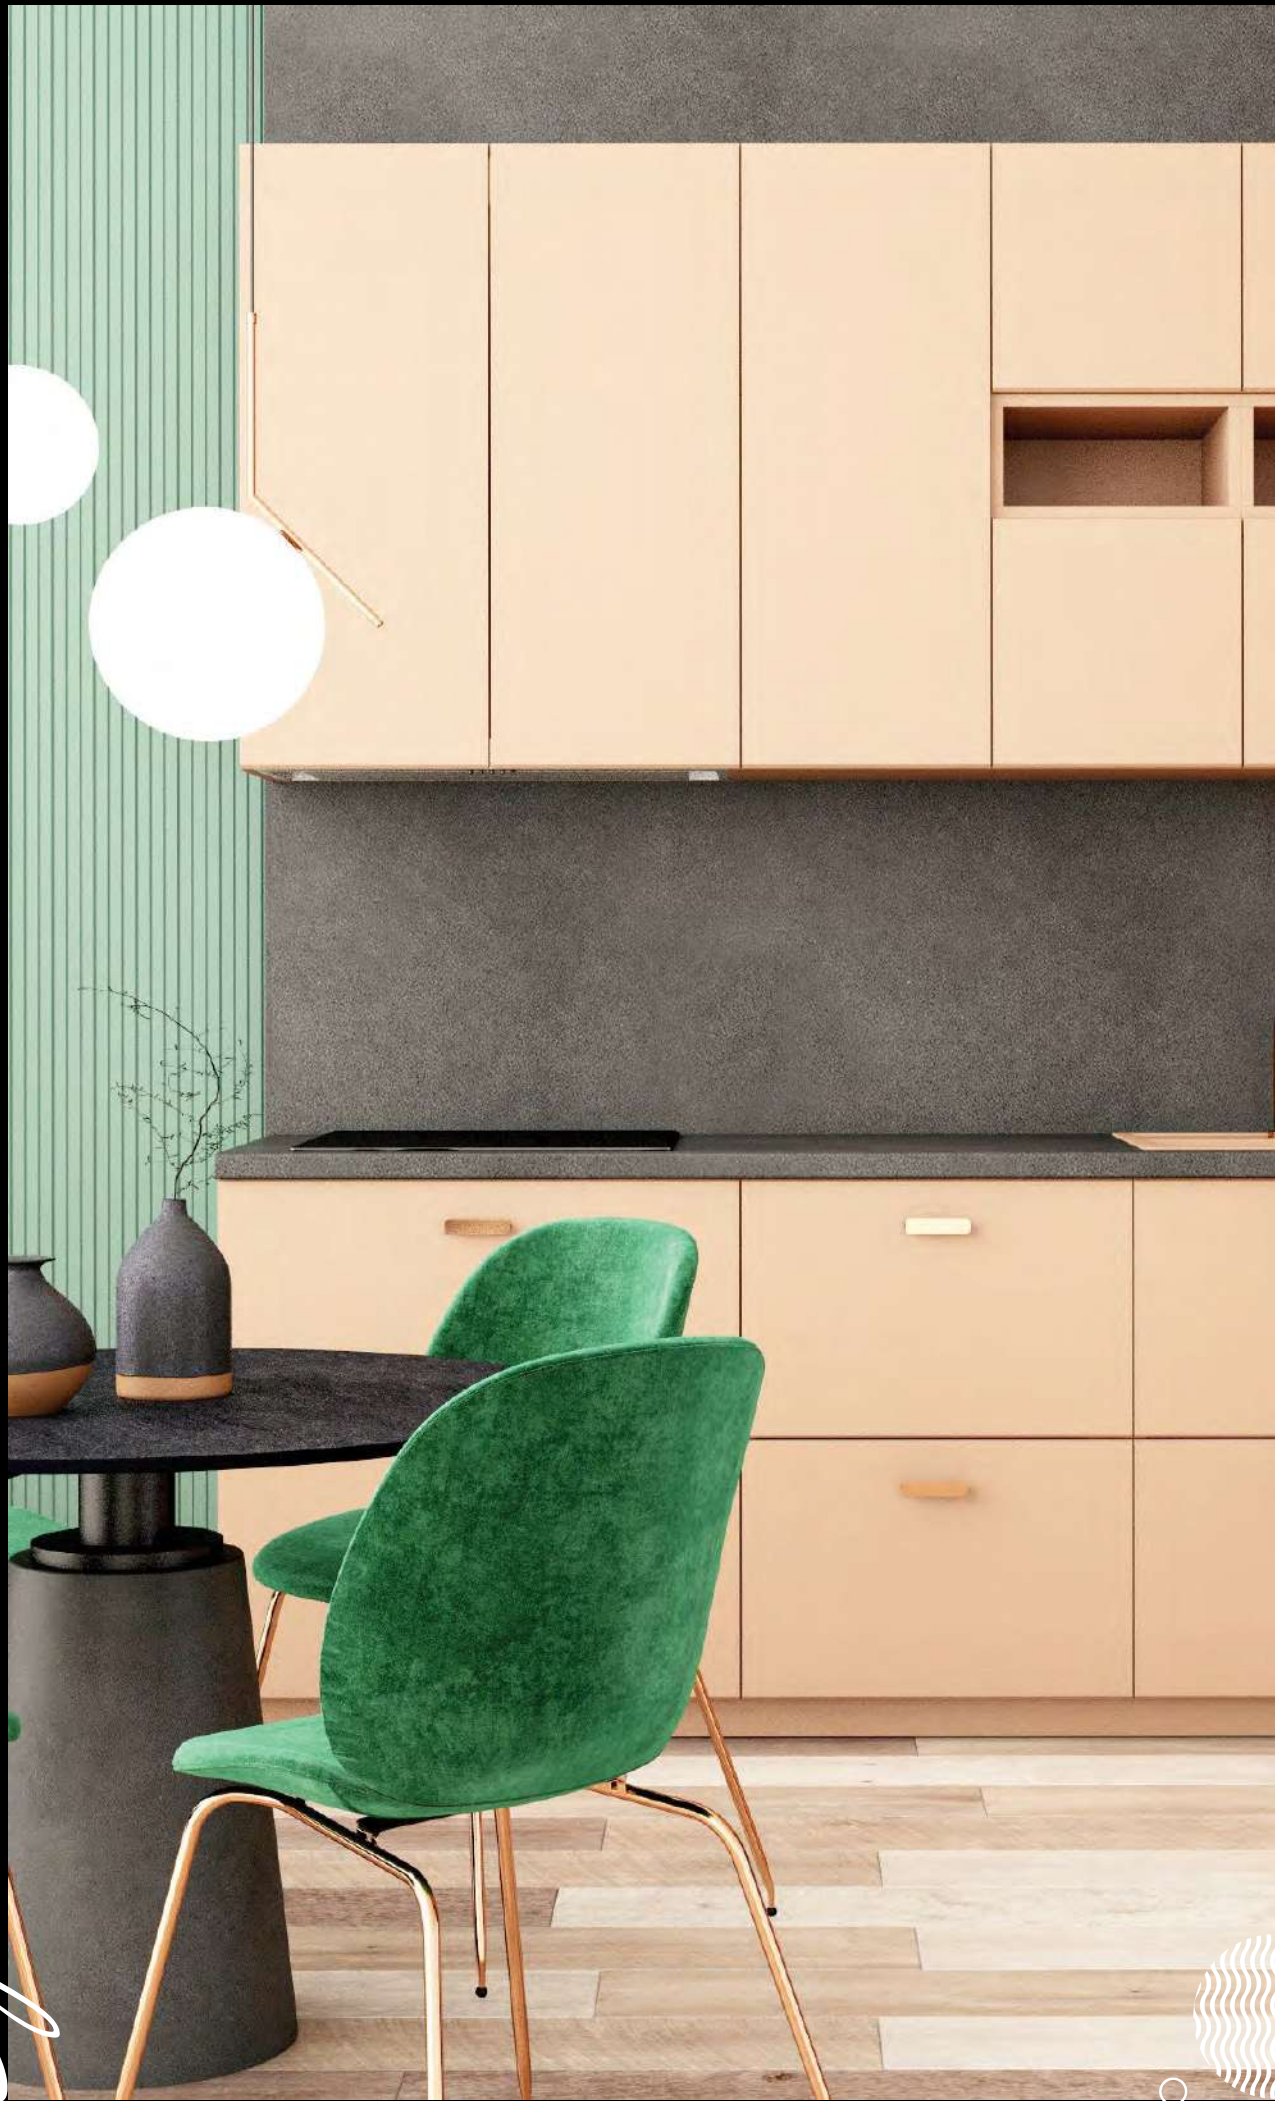

Splendid

DURABILITY
& STRENGTH

IDEAL FOR
VERTICAL
APPLICATION

WATER &
STAIN PROOF

TERMITE &
BORER FREE

1.5mm
THICKNESS

LIGHT
WEIGHT