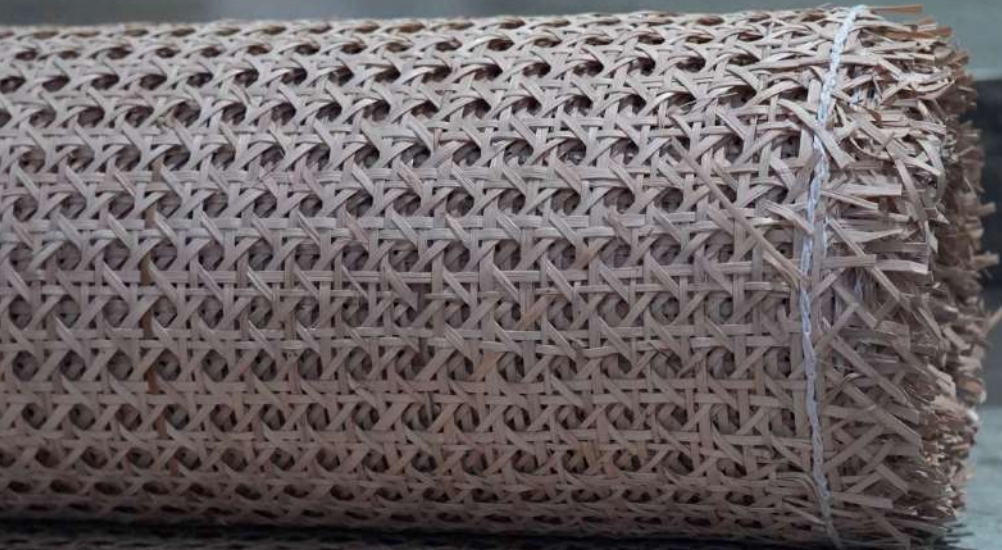

FLOWER NATURAL BROWN

Size: 750 cm length x 60 cm width
Approx. 50 sqft 1 Roll

FLOWER NATURAL DARK

Size: 750 cm length x 60 cm width
Approx. 50 sqft 1 Roll

FLOWER NATURAL BROWN

Size: 750 cm length x 60 cm width
Approx. 50 sqft 1 Roll

FLOWER NATURAL DARK

Size: 750 cm length x 60 cm width
Approx. 50 sqft 1 Roll

FLOWER NATURAL BROWN

Size: 750 cm length x 60 cm width
Approx. 50 sqft 1 Roll

FLOWER NATURAL BROWN

Size: 750 cm length x 60 cm width
Approx. 50 sqft 1 Roll

FLOWER NATURAL BROWN

Size: 750 cm length x 60 cm width
Approx. 50 sqft 1 Roll

FLOWER NATURAL BROWN

Size: 750 cm length x 60 cm width
Approx. 50 sqft 1 Roll

FLOWER NATURAL BROWN

Size: 750 cm length x 60 cm width
Approx. 50 sqft 1 Roll

FLOWER NATURAL BROWN

Size: 750 cm length x 60 cm width
Approx. 50 sqft 1 Roll

FLOWER NATURAL BROWN

Size: 750 cm length x 60 cm width
Approx. 50 sqft 1 Roll

FLAVA[®]

EXCLUSIVE INTERIOR PRODUCTS

FOLLOW US ON
Instagram