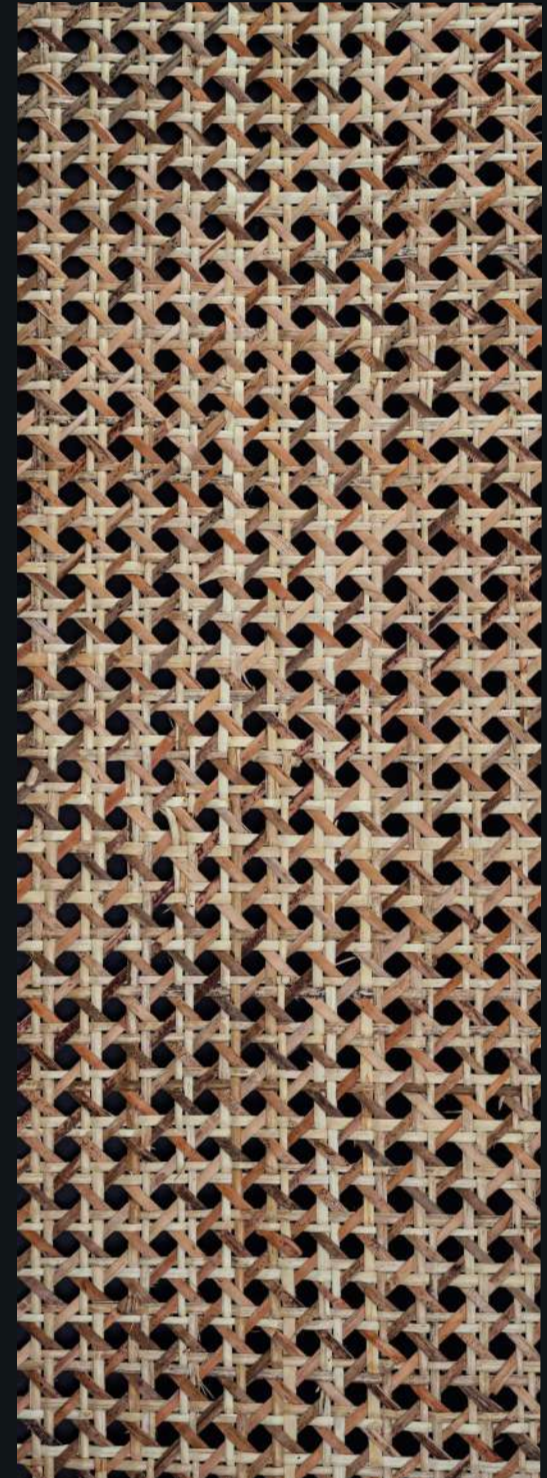

FLAVA[®]

EXCLUSIVE INTERIOR PRODUCTS

RATTANEX
CANE WEBBING

DIAMOND NATURAL BROWN

Size: 750 cm length x 60 cm width
Approx. 50 sqft 1 Roll

DIAMOND NATURAL DARK

Size: 750 cm length x 60 cm width
Approx. 50 sqft 1 Roll

FLOWER NATURAL BROWN

Size: 750 cm length x 60 cm width
Approx. 50 sqft 1 Roll

FLOWER NATURAL DARK

Size: 750 cm length x 60 cm width
Approx. 50 sqft 1 Roll

FLOWER NATURAL BROWN

Size: 750 cm length x 60 cm width
Approx. 50 sqft 1 Roll

FLOWER NATURAL DARK

Size: 750 cm length x 60 cm width
Approx. 50 sqft 1 Roll

FLOWER NATURAL BROWN

Size: 750 cm length x 60 cm width
Approx. 50 sqft 1 Roll

FLOWER NATURAL BROWN

Size: 750 cm length x 60 cm width
Approx. 50 sqft 1 Roll

FLOWER NATURAL BROWN

Size: 750 cm length x 60 cm width
Approx. 50 sqft 1 Roll

FLOWER NATURAL BROWN

Size: 750 cm length x 60 cm width
Approx. 50 sqft 1 Roll

FLOWER NATURAL BROWN

Size: 750 cm length x 60 cm width
Approx. 50 sqft 1 Roll