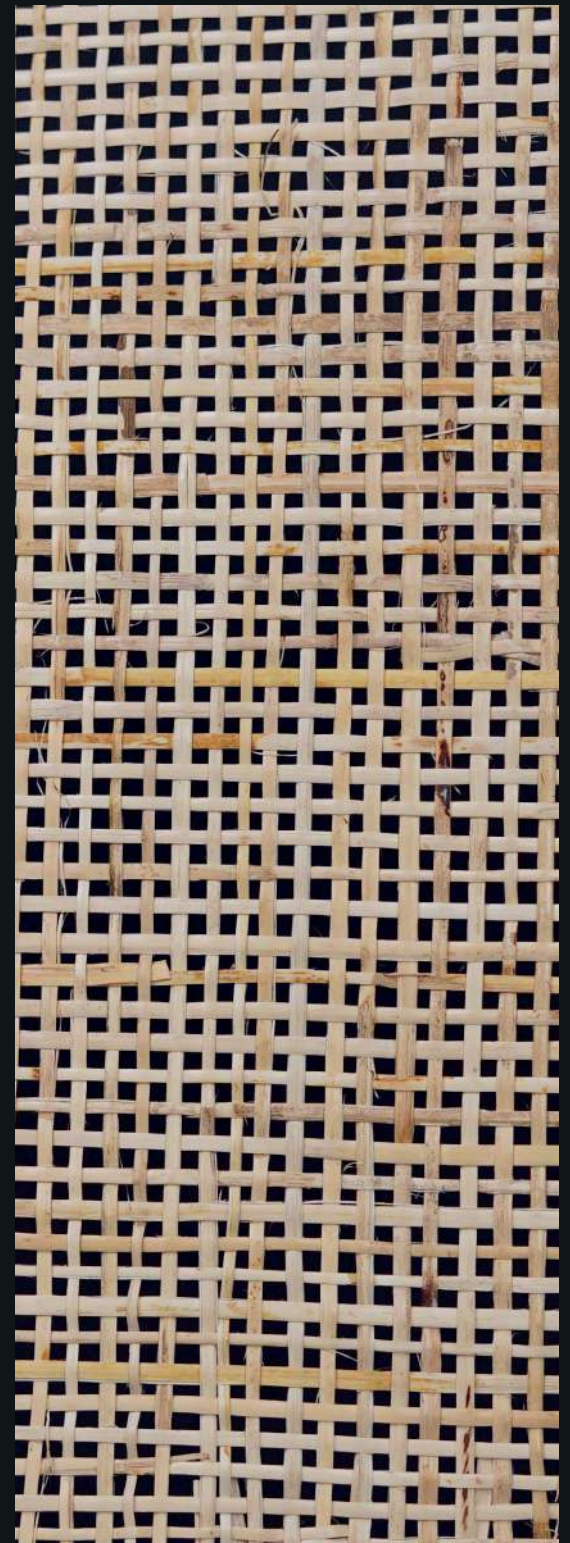

FLAVA[®]

EXCLUSIVE INTERIOR PRODUCTS

RATTANEX
CANE WEBBING

DIAMOND NATURAL BROWN

Size: 750 cm length x 60 cm width
Approx. 50 sqft 1 Roll

DIAMOND NATURAL DARK

Size: 750 cm length x 60 cm width
Approx. 50 sqft 1 Roll

FLOWER NATURAL BROWN

Size: 750 cm length x 60 cm width
Approx. 50 sqft 1 Roll

FLOWER NATURAL DARK

Size: 750 cm length x 60 cm width
Approx. 50 sqft 1 Roll

FLOWER NATURAL BROWN

Size: 750 cm length x 60 cm width
Approx. 50 sqft 1 Roll

FLOWER NATURAL DARK

Size: 750 cm length x 60 cm width
Approx. 50 sqft 1 Roll

FLOWER NATURAL BROWN

Size: 750 cm length x 60 cm width
Approx. 50 sqft 1 Roll

FLOWER NATURAL BROWN

Size: 750 cm length x 60 cm width
Approx. 50 sqft 1 Roll

FLOWER NATURAL BROWN

Size: 750 cm length x 60 cm width
Approx. 50 sqft 1 Roll

FLOWER NATURAL BROWN

Size: 750 cm length x 60 cm width
Approx. 50 sqft 1 Roll

FLOWER NATURAL BROWN

Size: 750 cm length x 60 cm width
Approx. 50 sqft 1 Roll