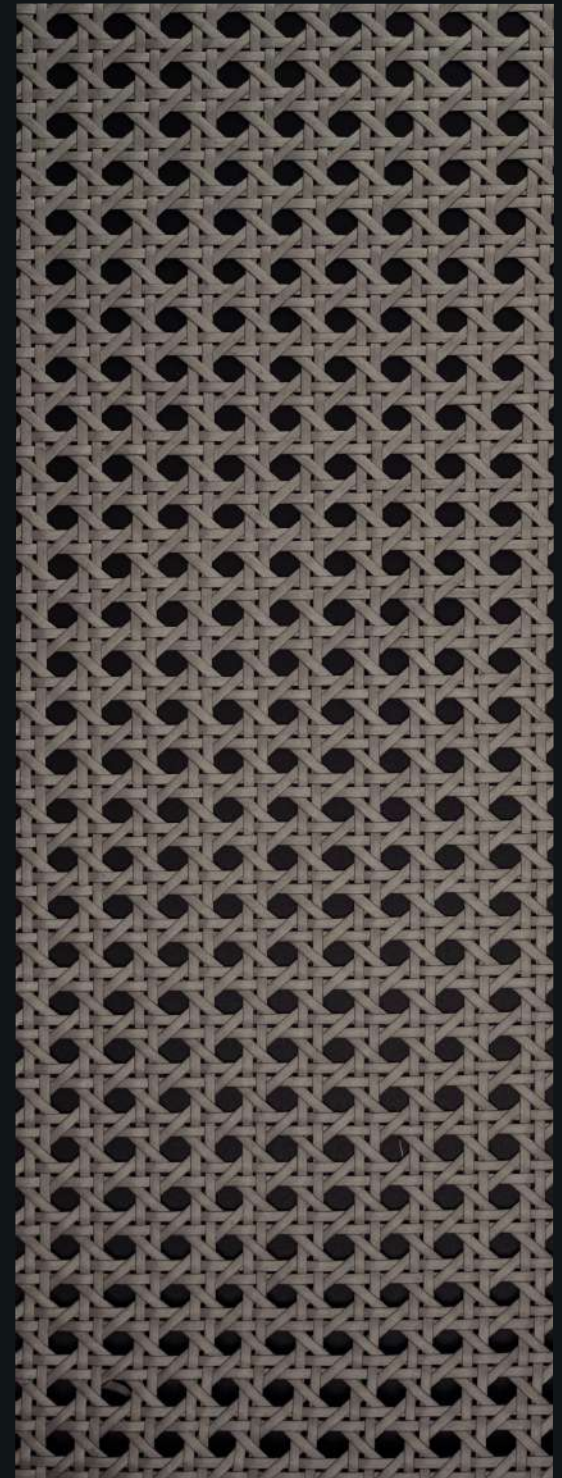

FLOWER NATURAL BROWN

Size: 750 cm length x 60 cm width
Approx. 50 sqft 1 Roll