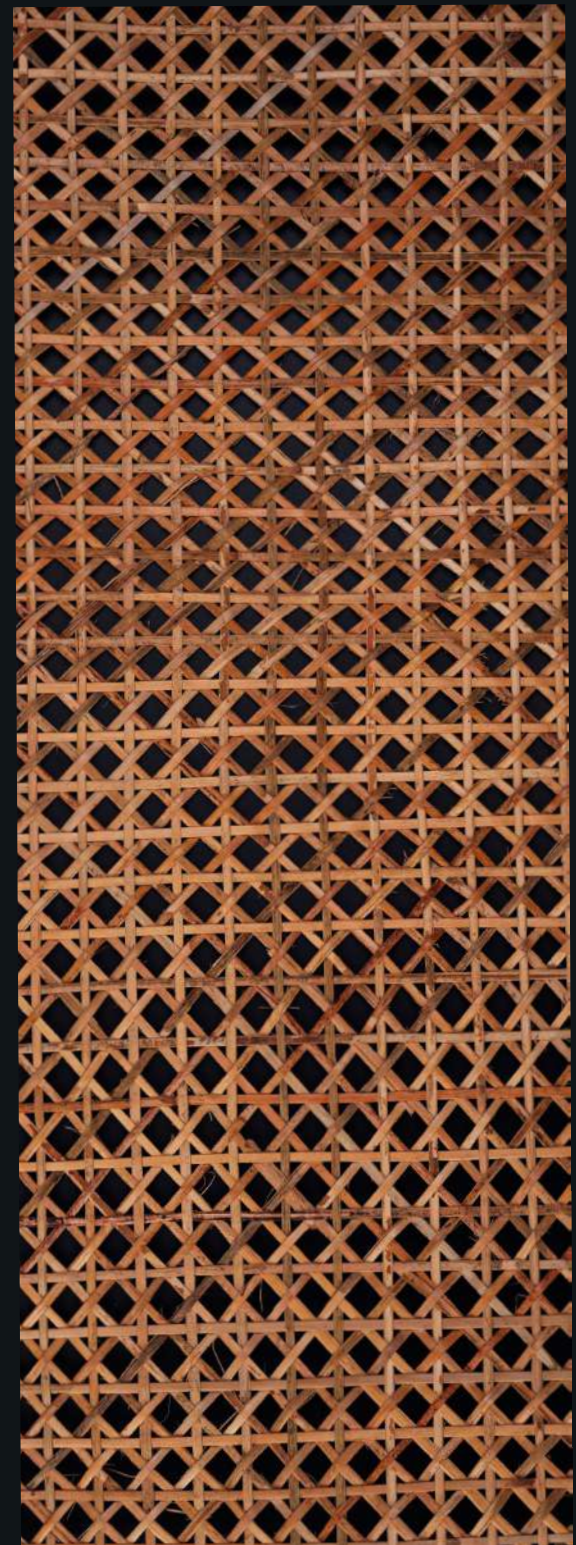

FLAVA[®]

EXCLUSIVE INTERIOR PRODUCTS

RATTANEX
CANE WEBBING

DIAMOND NATURAL BROWN

Size: 750 cm length x 60 cm width
Approx. 50 sqft 1 Roll

DIAMOND NATURAL DARK

Size: 750 cm length x 60 cm width
Approx. 50 sqft 1 Roll

FLOWER NATURAL BROWN

Size: 750 cm length x 60 cm width
Approx. 50 sqft 1 Roll

FLOWER NATURAL DARK

Size: 750 cm length x 60 cm width
Approx. 50 sqft 1 Roll

FLOWER NATURAL BROWN

Size: 750 cm length x 60 cm width
Approx. 50 sqft 1 Roll

FLOWER NATURAL DARK

Size: 750 cm length x 60 cm width
Approx. 50 sqft 1 Roll

FLOWER NATURAL BROWN

Size: 750 cm length x 60 cm width
Approx. 50 sqft 1 Roll

FLOWER NATURAL BROWN

Size: 750 cm length x 60 cm width
Approx. 50 sqft 1 Roll

FLOWER NATURAL BROWN

Size: 750 cm length x 60 cm width
Approx. 50 sqft 1 Roll

FLOWER NATURAL BROWN

Size: 750 cm length x 60 cm width
Approx. 50 sqft 1 Roll

FLOWER NATURAL BROWN

Size: 750 cm length x 60 cm width
Approx. 50 sqft 1 Roll