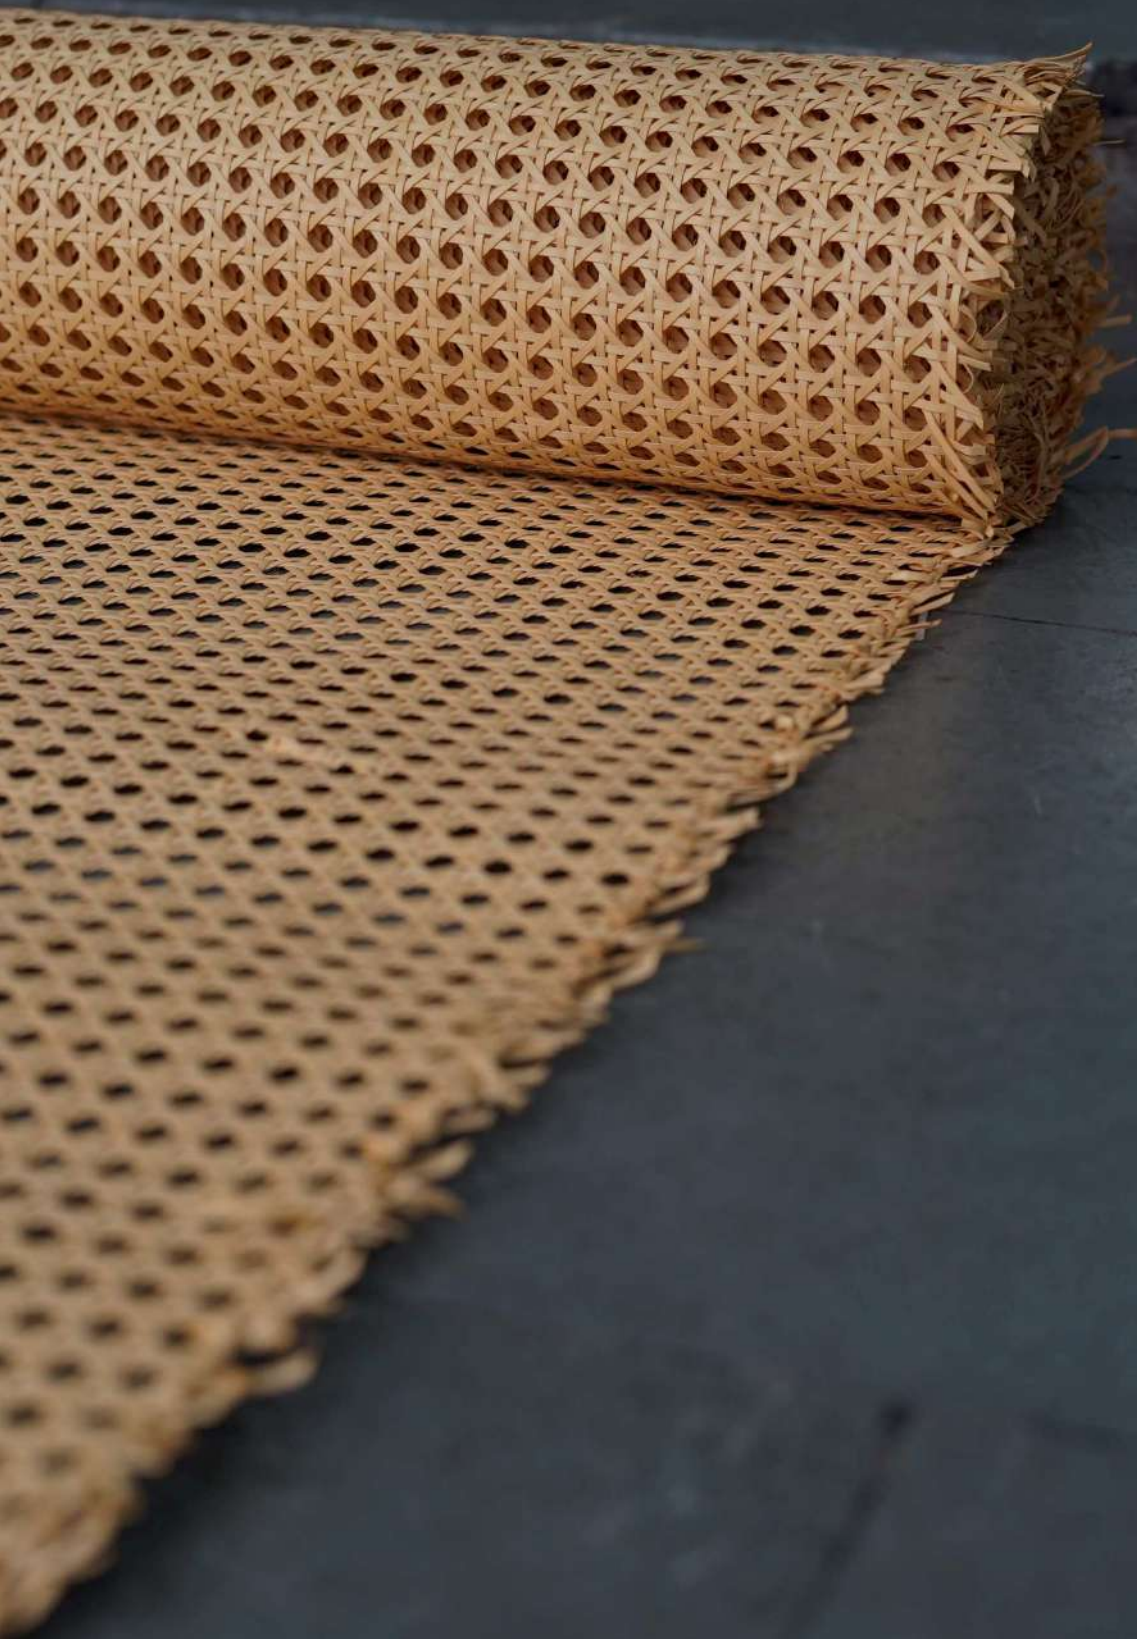

FLOWER NATURAL BROWN

Size: 750 cm length x 60 cm width
Approx. 50 sqft 1 Roll

FLOWER NATURAL DARK

Size: 750 cm length x 60 cm width
Approx. 50 sqft 1 Roll

FLOWER NATURAL BROWN

Size: 750 cm length x 60 cm width
Approx. 50 sqft 1 Roll

FLOWER NATURAL DARK

Size: 750 cm length x 60 cm width
Approx. 50 sqft 1 Roll

FLOWER NATURAL BROWN

Size: 750 cm length x 60 cm width
Approx. 50 sqft 1 Roll

FLOWER NATURAL BROWN

Size: 750 cm length x 60 cm width
Approx. 50 sqft 1 Roll

FLOWER NATURAL BROWN

Size: 750 cm length x 60 cm width
Approx. 50 sqft 1 Roll

FLOWER NATURAL BROWN

Size: 750 cm length x 60 cm width
Approx. 50 sqft 1 Roll

FLOWER NATURAL BROWN

Size: 750 cm length x 60 cm width
Approx. 50 sqft 1 Roll

FLOWER NATURAL BROWN

Size: 750 cm length x 60 cm width
Approx. 50 sqft 1 Roll

FLOWER NATURAL BROWN

Size: 750 cm length x 60 cm width
Approx. 50 sqft 1 Roll

FLAVA[®]

EXCLUSIVE INTERIOR PRODUCTS

FOLLOW US ON
Instagram