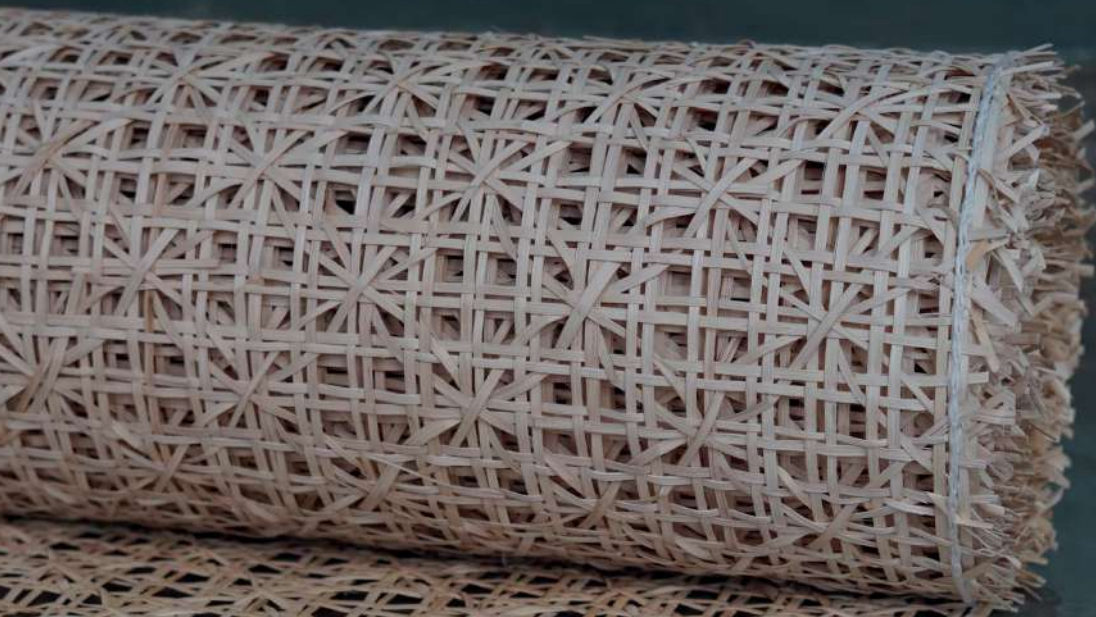

FLAVA[®]

EXCLUSIVE INTERIOR PRODUCTS

RATTANEX
CANE WEBBING

DIAMOND NATURAL BROWN

Size: 750 cm length x 60 cm width
Approx. 50 sqft 1 Roll

DIAMOND NATURAL DARK

Size: 750 cm length x 60 cm width
Approx. 50 sqft 1 Roll

FLOWER NATURAL BROWN

Size: 750 cm length x 60 cm width
Approx. 50 sqft 1 Roll

FLOWER NATURAL DARK

Size: 750 cm length x 60 cm width
Approx. 50 sqft 1 Roll

FLOWER NATURAL BROWN

Size: 750 cm length x 60 cm width
Approx. 50 sqft 1 Roll

FLOWER NATURAL DARK

Size: 750 cm length x 60 cm width
Approx. 50 sqft 1 Roll

FLOWER NATURAL BROWN

Size: 750 cm length x 60 cm width
Approx. 50 sqft 1 Roll

FLOWER NATURAL BROWN

Size: 750 cm length x 60 cm width
Approx. 50 sqft 1 Roll

FLOWER NATURAL BROWN

Size: 750 cm length x 60 cm width
Approx. 50 sqft 1 Roll

FLOWER NATURAL BROWN

Size: 750 cm length x 60 cm width
Approx. 50 sqft 1 Roll

FLOWER NATURAL BROWN

Size: 750 cm length x 60 cm width
Approx. 50 sqft 1 Roll