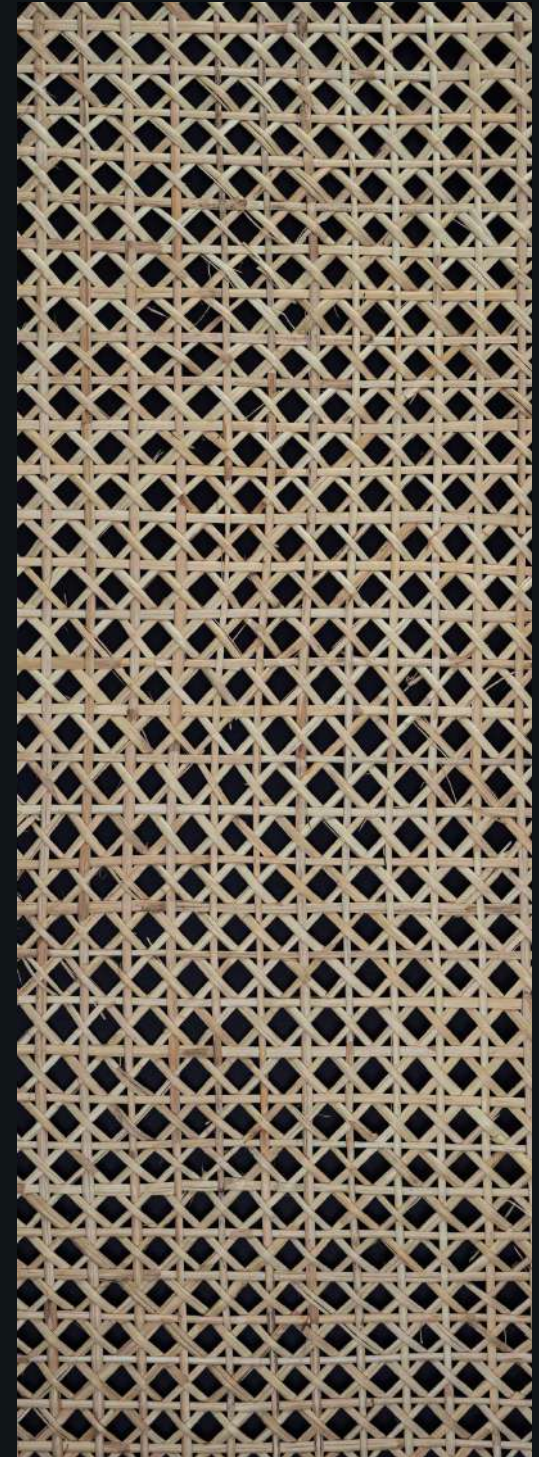

FLAVA[®]

EXCLUSIVE INTERIOR PRODUCTS

RATTANEX
CANE WEBBING

DIAMOND NATURAL BROWN

Size: 750 cm length x 60 cm width
Approx. 50 sqft 1 Roll

DIAMOND NATURAL DARK

Size: 750 cm length x 60 cm width
Approx. 50 sqft 1 Roll

FLOWER NATURAL BROWN

Size: 750 cm length x 60 cm width
Approx. 50 sqft 1 Roll

FLOWER NATURAL DARK

Size: 750 cm length x 60 cm width
Approx. 50 sqft 1 Roll

FLOWER NATURAL BROWN

Size: 750 cm length x 60 cm width
Approx. 50 sqft 1 Roll

FLOWER NATURAL DARK

Size: 750 cm length x 60 cm width
Approx. 50 sqft 1 Roll

FLOWER NATURAL BROWN

Size: 750 cm length x 60 cm width
Approx. 50 sqft 1 Roll

FLOWER NATURAL BROWN

Size: 750 cm length x 60 cm width
Approx. 50 sqft 1 Roll

FLOWER NATURAL BROWN

Size: 750 cm length x 60 cm width
Approx. 50 sqft 1 Roll

FLOWER NATURAL BROWN

Size: 750 cm length x 60 cm width
Approx. 50 sqft 1 Roll

FLOWER NATURAL BROWN

Size: 750 cm length x 60 cm width
Approx. 50 sqft 1 Roll