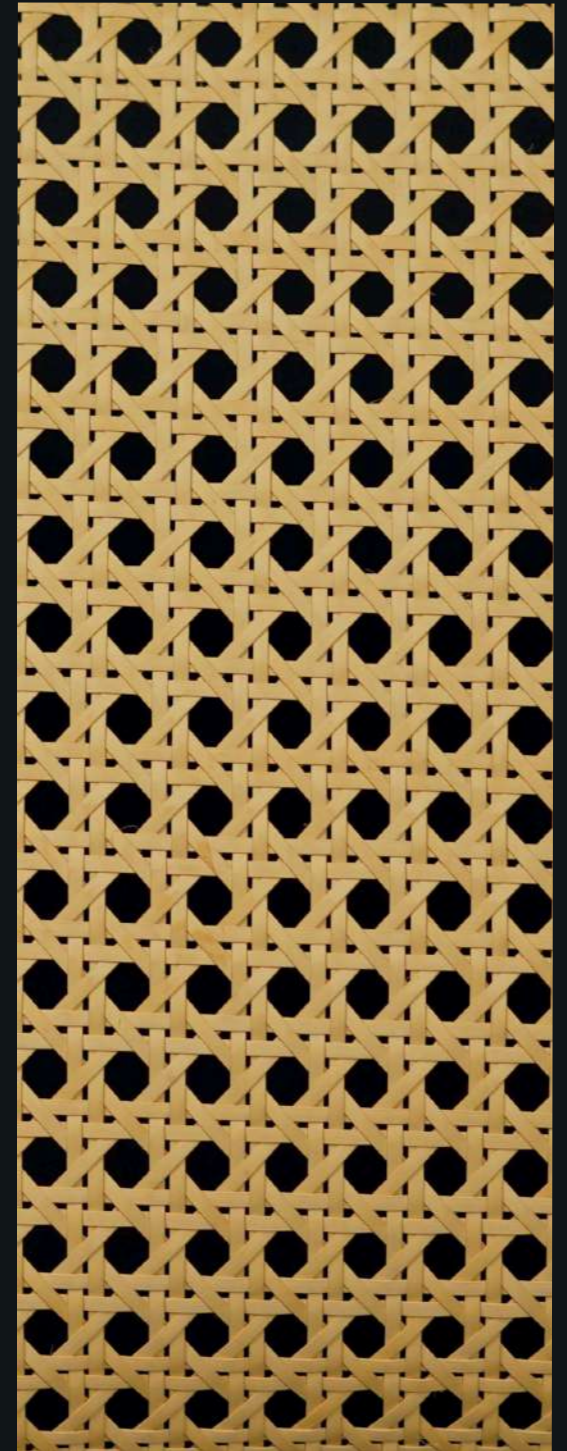

FLOWER NATURAL BROWN

Size: 750 cm length x 60 cm width
Approx. 50 sqft 1 Roll

FLOWER NATURAL DARK

Size: 750 cm length x 60 cm width
Approx. 50 sqft 1 Roll

FLOWER NATURAL BROWN

Size: 750 cm length x 60 cm width
Approx. 50 sqft 1 Roll

FLOWER NATURAL DARK

Size: 750 cm length x 60 cm width
Approx. 50 sqft 1 Roll

FLOWER NATURAL BROWN

Size: 750 cm length x 60 cm width
Approx. 50 sqft 1 Roll

FLOWER NATURAL BROWN

Size: 750 cm length x 60 cm width
Approx. 50 sqft 1 Roll

FLOWER NATURAL BROWN

Size: 750 cm length x 60 cm width
Approx. 50 sqft 1 Roll

FLOWER NATURAL BROWN

Size: 750 cm length x 60 cm width
Approx. 50 sqft 1 Roll

FLOWER NATURAL BROWN

Size: 750 cm length x 60 cm width
Approx. 50 sqft 1 Roll

FLOWER NATURAL BROWN

Size: 750 cm length x 60 cm width
Approx. 50 sqft 1 Roll

FLOWER NATURAL BROWN

Size: 750 cm length x 60 cm width
Approx. 50 sqft 1 Roll

FLAVA[®]

EXCLUSIVE INTERIOR PRODUCTS

FOLLOW US ON
Instagram