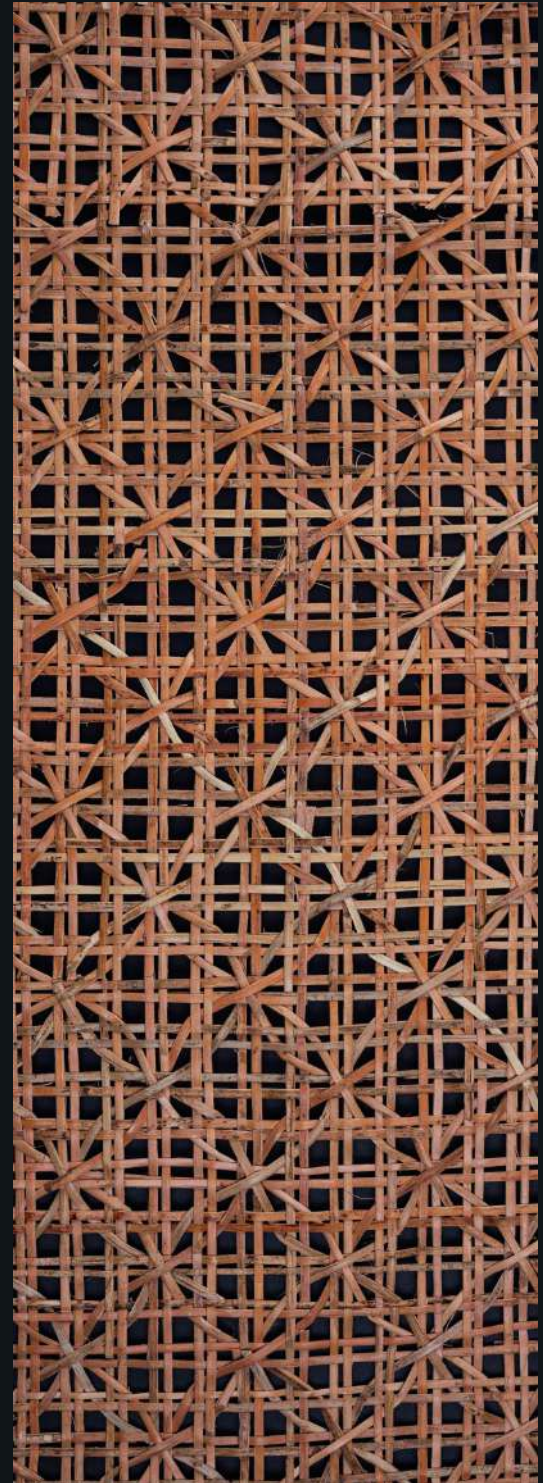

FLAVA[®]

EXCLUSIVE INTERIOR PRODUCTS

RATTANEX
CANE WEBBING

DIAMOND NATURAL BROWN

Size: 750 cm length x 60 cm width
Approx. 50 sqft 1 Roll

DIAMOND NATURAL DARK

Size: 750 cm length x 60 cm width
Approx. 50 sqft 1 Roll

FLOWER NATURAL BROWN

Size: 750 cm length x 60 cm width
Approx. 50 sqft 1 Roll

FLOWER NATURAL DARK

Size: 750 cm length x 60 cm width
Approx. 50 sqft 1 Roll

FLOWER NATURAL BROWN

Size: 750 cm length x 60 cm width
Approx. 50 sqft 1 Roll

FLOWER NATURAL DARK

Size: 750 cm length x 60 cm width
Approx. 50 sqft 1 Roll

FLOWER NATURAL BROWN

Size: 750 cm length x 60 cm width
Approx. 50 sqft 1 Roll

FLOWER NATURAL BROWN

Size: 750 cm length x 60 cm width
Approx. 50 sqft 1 Roll

FLOWER NATURAL BROWN

Size: 750 cm length x 60 cm width
Approx. 50 sqft 1 Roll

FLOWER NATURAL BROWN

Size: 750 cm length x 60 cm width
Approx. 50 sqft 1 Roll

FLOWER NATURAL BROWN

Size: 750 cm length x 60 cm width
Approx. 50 sqft 1 Roll