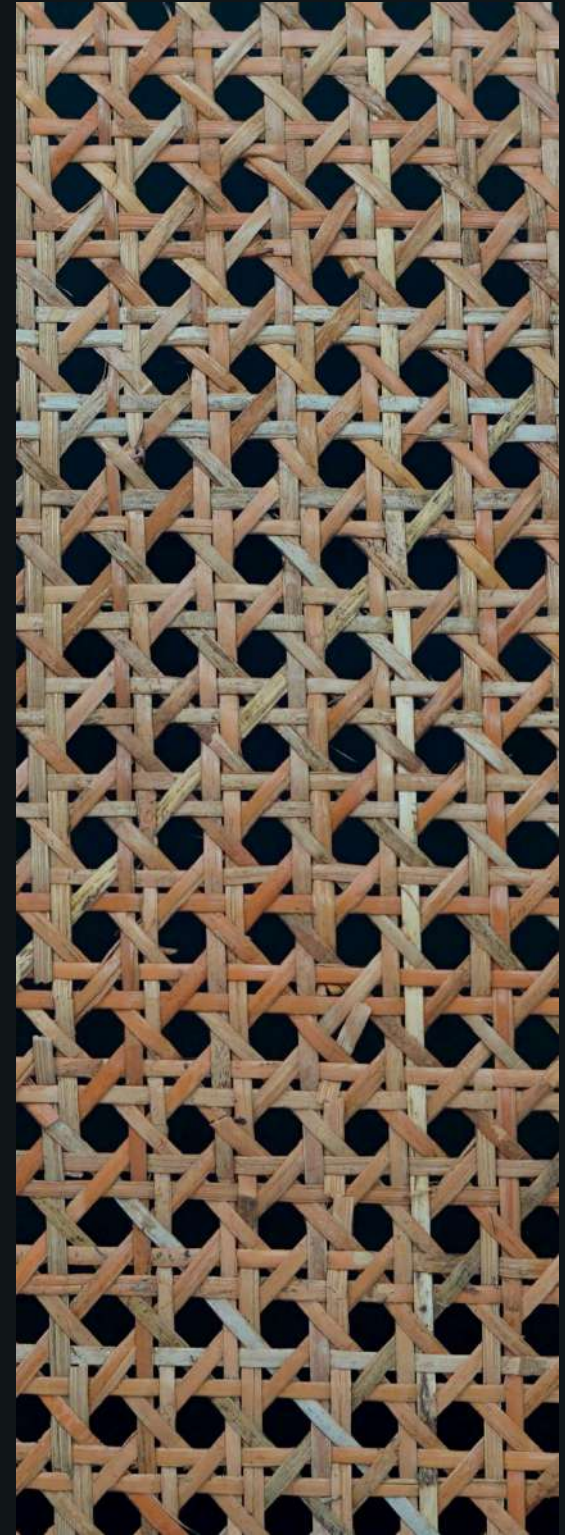

FLAVA[®]

EXCLUSIVE INTERIOR PRODUCTS

RATTANEX
CANE WEBBING

DIAMOND NATURAL BROWN

Size: 750 cm length x 60 cm width
Approx. 50 sqft 1 Roll

DIAMOND NATURAL DARK

Size: 750 cm length x 60 cm width
Approx. 50 sqft 1 Roll

FLOWER NATURAL BROWN

Size: 750 cm length x 60 cm width
Approx. 50 sqft 1 Roll

FLOWER NATURAL DARK

Size: 750 cm length x 60 cm width
Approx. 50 sqft 1 Roll

FLOWER NATURAL BROWN

Size: 750 cm length x 60 cm width
Approx. 50 sqft 1 Roll

FLOWER NATURAL DARK

Size: 750 cm length x 60 cm width
Approx. 50 sqft 1 Roll

FLOWER NATURAL BROWN

Size: 750 cm length x 60 cm width
Approx. 50 sqft 1 Roll

FLOWER NATURAL BROWN

Size: 750 cm length x 60 cm width
Approx. 50 sqft 1 Roll

FLOWER NATURAL BROWN

Size: 750 cm length x 60 cm width
Approx. 50 sqft 1 Roll

FLOWER NATURAL BROWN

Size: 750 cm length x 60 cm width
Approx. 50 sqft 1 Roll

FLOWER NATURAL BROWN

Size: 750 cm length x 60 cm width
Approx. 50 sqft 1 Roll