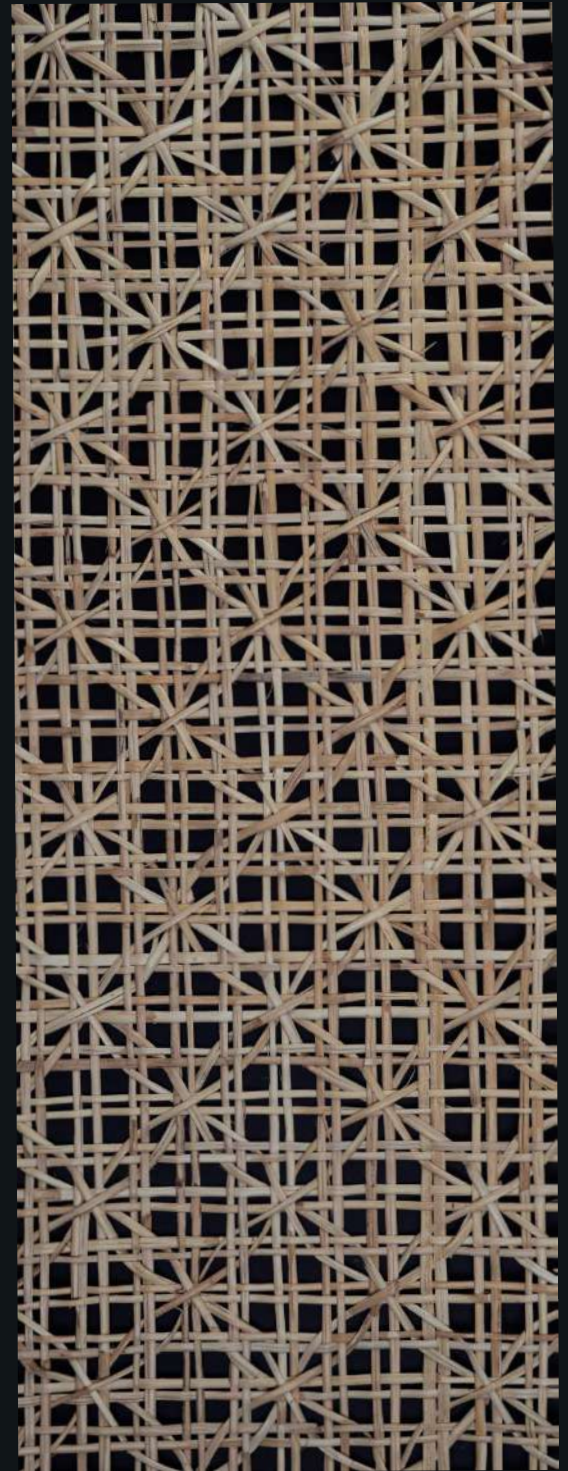

FLAVA[®]

EXCLUSIVE INTERIOR PRODUCTS

RATTANEX
CANE WEBBING

DIAMOND NATURAL BROWN

Size: 750 cm length x 60 cm width
Approx. 50 sqft 1 Roll

DIAMOND NATURAL DARK

Size: 750 cm length x 60 cm width
Approx. 50 sqft 1 Roll

FLOWER NATURAL BROWN

Size: 750 cm length x 60 cm width
Approx. 50 sqft 1 Roll

FLOWER NATURAL DARK

Size: 750 cm length x 60 cm width
Approx. 50 sqft 1 Roll

FLOWER NATURAL BROWN

Size: 750 cm length x 60 cm width
Approx. 50 sqft 1 Roll

FLOWER NATURAL DARK

Size: 750 cm length x 60 cm width
Approx. 50 sqft 1 Roll

FLOWER NATURAL BROWN

Size: 750 cm length x 60 cm width
Approx. 50 sqft 1 Roll

FLOWER NATURAL BROWN

Size: 750 cm length x 60 cm width
Approx. 50 sqft 1 Roll

FLOWER NATURAL BROWN

Size: 750 cm length x 60 cm width
Approx. 50 sqft 1 Roll

FLOWER NATURAL BROWN

Size: 750 cm length x 60 cm width
Approx. 50 sqft 1 Roll

FLOWER NATURAL BROWN

Size: 750 cm length x 60 cm width
Approx. 50 sqft 1 Roll