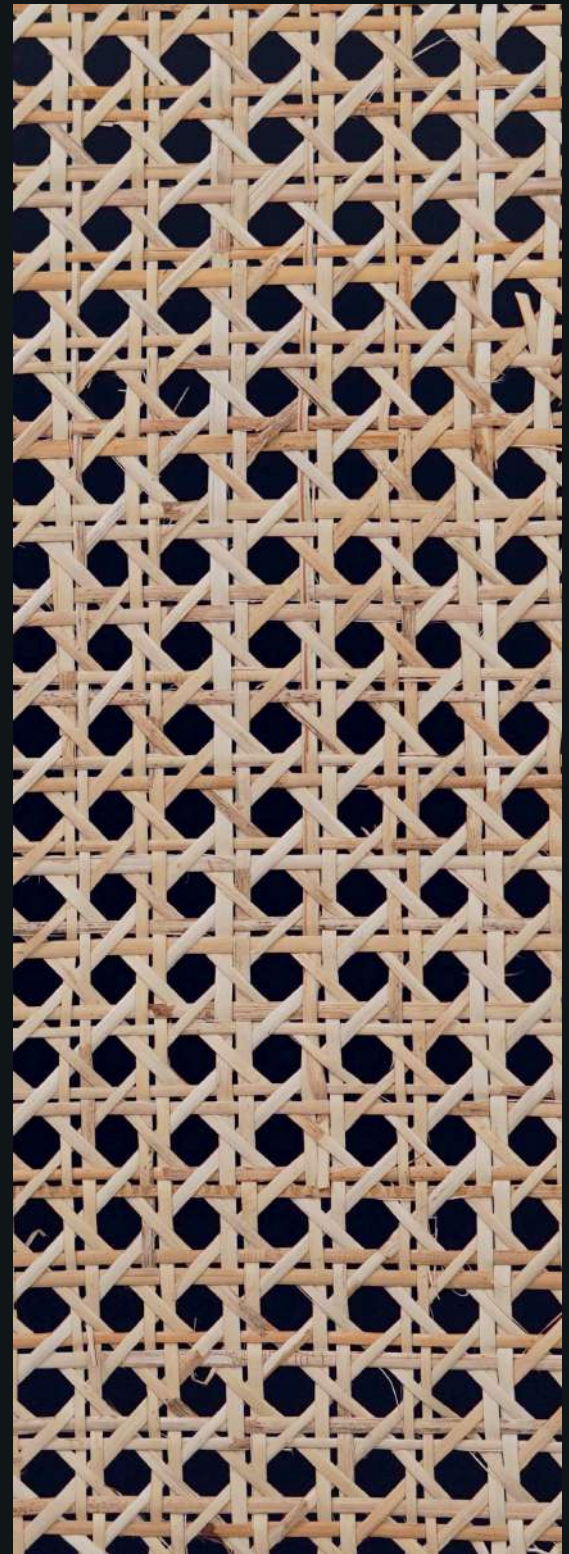

FLAVA[®]

EXCLUSIVE INTERIOR PRODUCTS

RATTANEX
CANE WEBBING

DIAMOND NATURAL BROWN

Size: 750 cm length x 60 cm width
Approx. 50 sqft 1 Roll

DIAMOND NATURAL DARK

Size: 750 cm length x 60 cm width
Approx. 50 sqft 1 Roll

FLOWER NATURAL BROWN

Size: 750 cm length x 60 cm width
Approx. 50 sqft 1 Roll

FLOWER NATURAL DARK

Size: 750 cm length x 60 cm width
Approx. 50 sqft 1 Roll

FLOWER NATURAL BROWN

Size: 750 cm length x 60 cm width
Approx. 50 sqft 1 Roll

FLOWER NATURAL DARK

Size: 750 cm length x 60 cm width
Approx. 50 sqft 1 Roll

FLOWER NATURAL BROWN

Size: 750 cm length x 60 cm width
Approx. 50 sqft 1 Roll

FLOWER NATURAL BROWN

Size: 750 cm length x 60 cm width
Approx. 50 sqft 1 Roll

FLOWER NATURAL BROWN

Size: 750 cm length x 60 cm width
Approx. 50 sqft 1 Roll

FLOWER NATURAL BROWN

Size: 750 cm length x 60 cm width
Approx. 50 sqft 1 Roll

FLOWER NATURAL BROWN

Size: 750 cm length x 60 cm width
Approx. 50 sqft 1 Roll